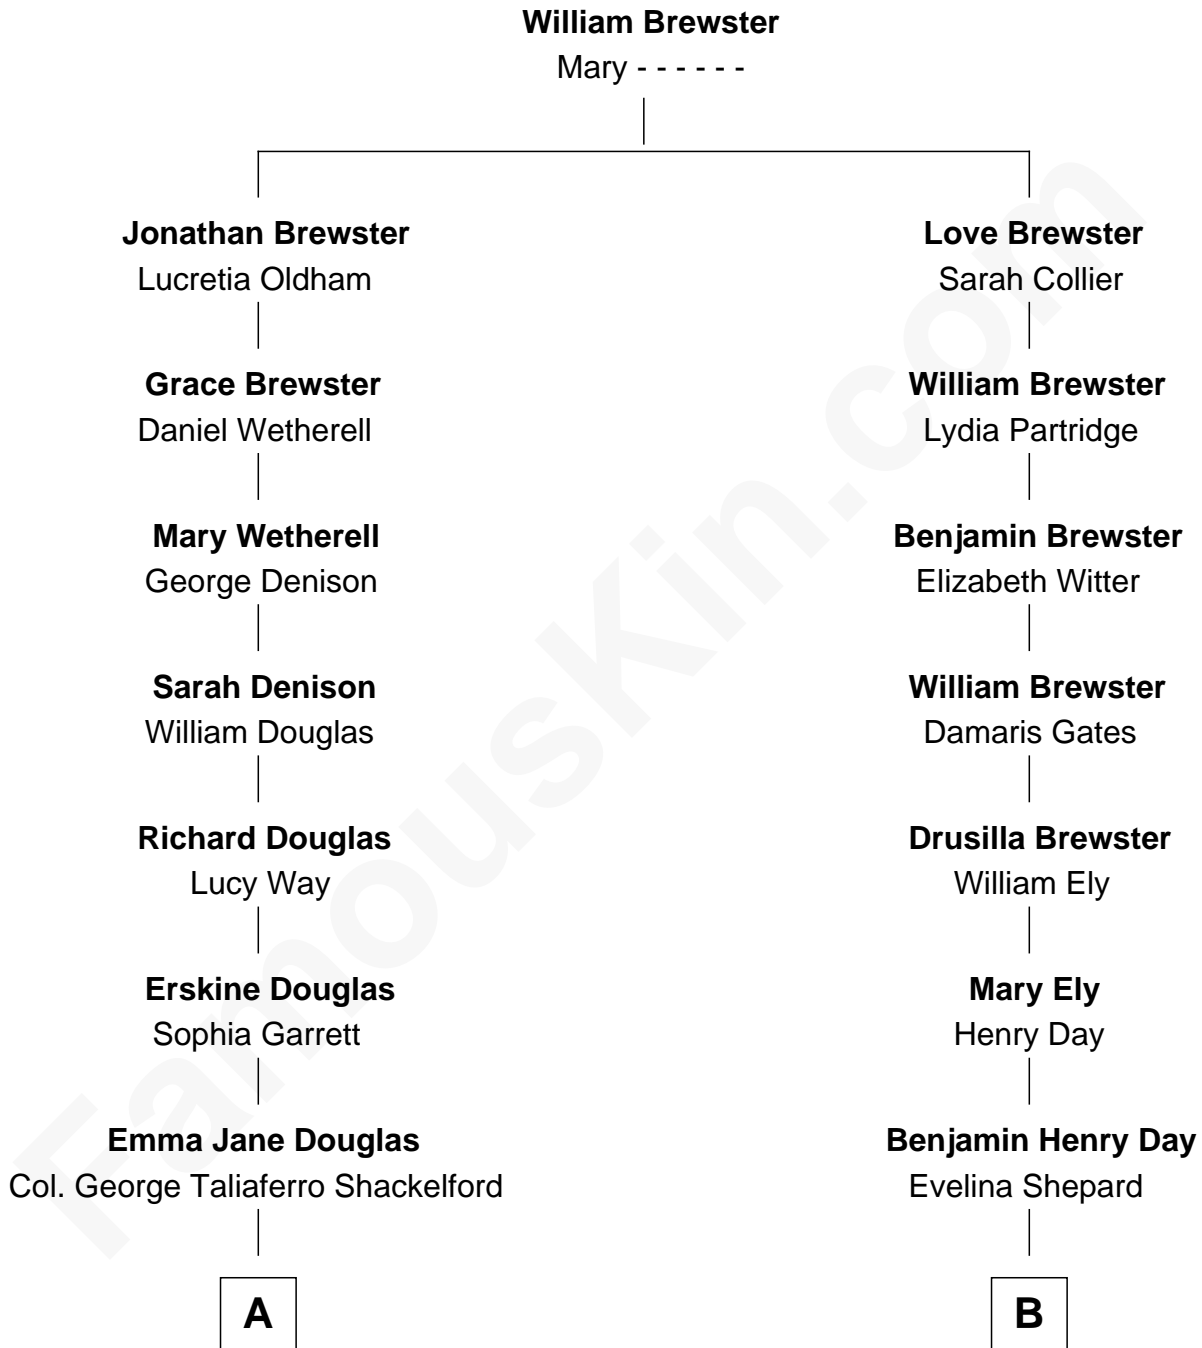

# FamousKin.com Relationship Chart of

**Illeana Douglas**

*TV and Movie Actress*

8th cousin 2 times removed of

**Clarence Day**

*Author of Life with Father*

**A**

**Lena Priscilla Shackelford**  
Edouard Gregory Hesselberg

**Melvyn Edouard Hesselberg**  
Rosalind Hightower

**Gregory Hesselberg**  
Joan Georgescu

**Illeana Douglas**  
*TV and Movie Actress*

**B**

**Clarence Shepard Day**  
Lavinia Elizabeth Stockwell

**Clarence Day**  
*Author of Life with Father*