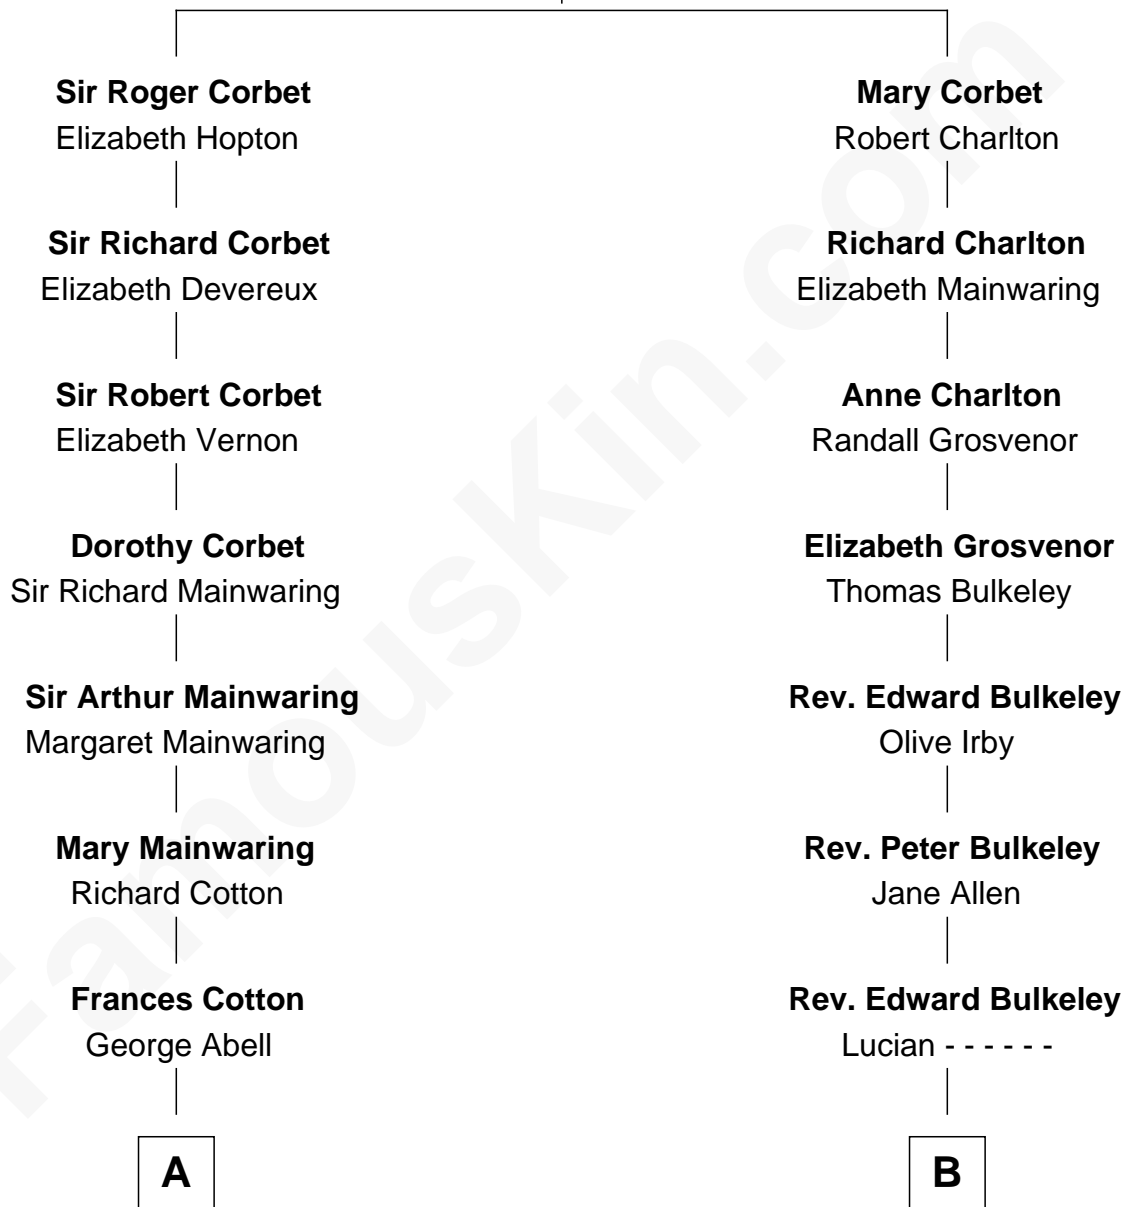

FamousKin.com Relationship Chart of

Ileana Douglas

TV and Movie Actress

15th cousin 2 times removed of

Alan Shepard

Mercury and Apollo Astronaut

Sir Robert Corbet

Margaret - - - - -

A

Robert Abell
Joanna - - - - -

Caleb Abell
Margaret Post

Mary Abell
Richard Douglas

William Douglas
Sarah Denison

Richard Douglas
Lucy Way

Erskine Douglas
Sophia Garrett

Emma Jane Douglas
Col. George Taliaferro Shackelford