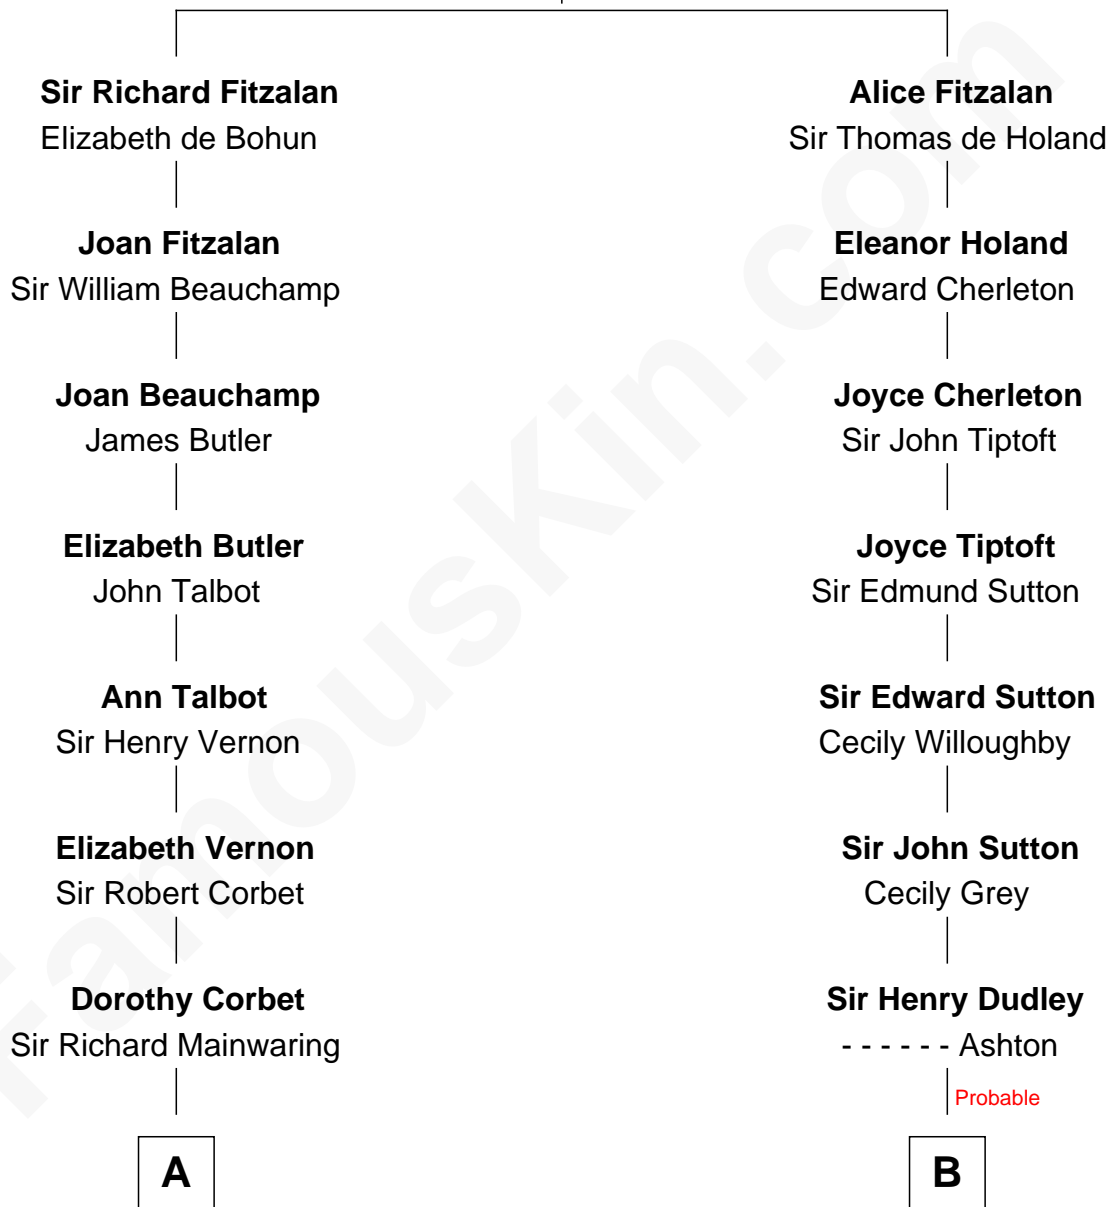

# FamousKin.com Relationship Chart of

**Illeana Douglas**

*TV and Movie Actress*

18th cousin 2 times removed of

**Alan Shepard**

*Mercury and Apollo Astronaut*

**Richard Fitzalan**  
Eleanor Plantagenet

**C**

**Lena Priscilla Shackelford**  
Edouard Gregory Hesselberg

**Melvyn Edouard Hesselberg**  
Rosalind Hightower

**Gregory Hesselberg**  
Joan Georgescu

**Illeana Douglas**  
*TV and Movie Actress*

**D**

**Alan Bartlett Shepard**  
Pauline Renza Emerson

**Alan Shepard**  
*Mercury and Apollo Astronaut*