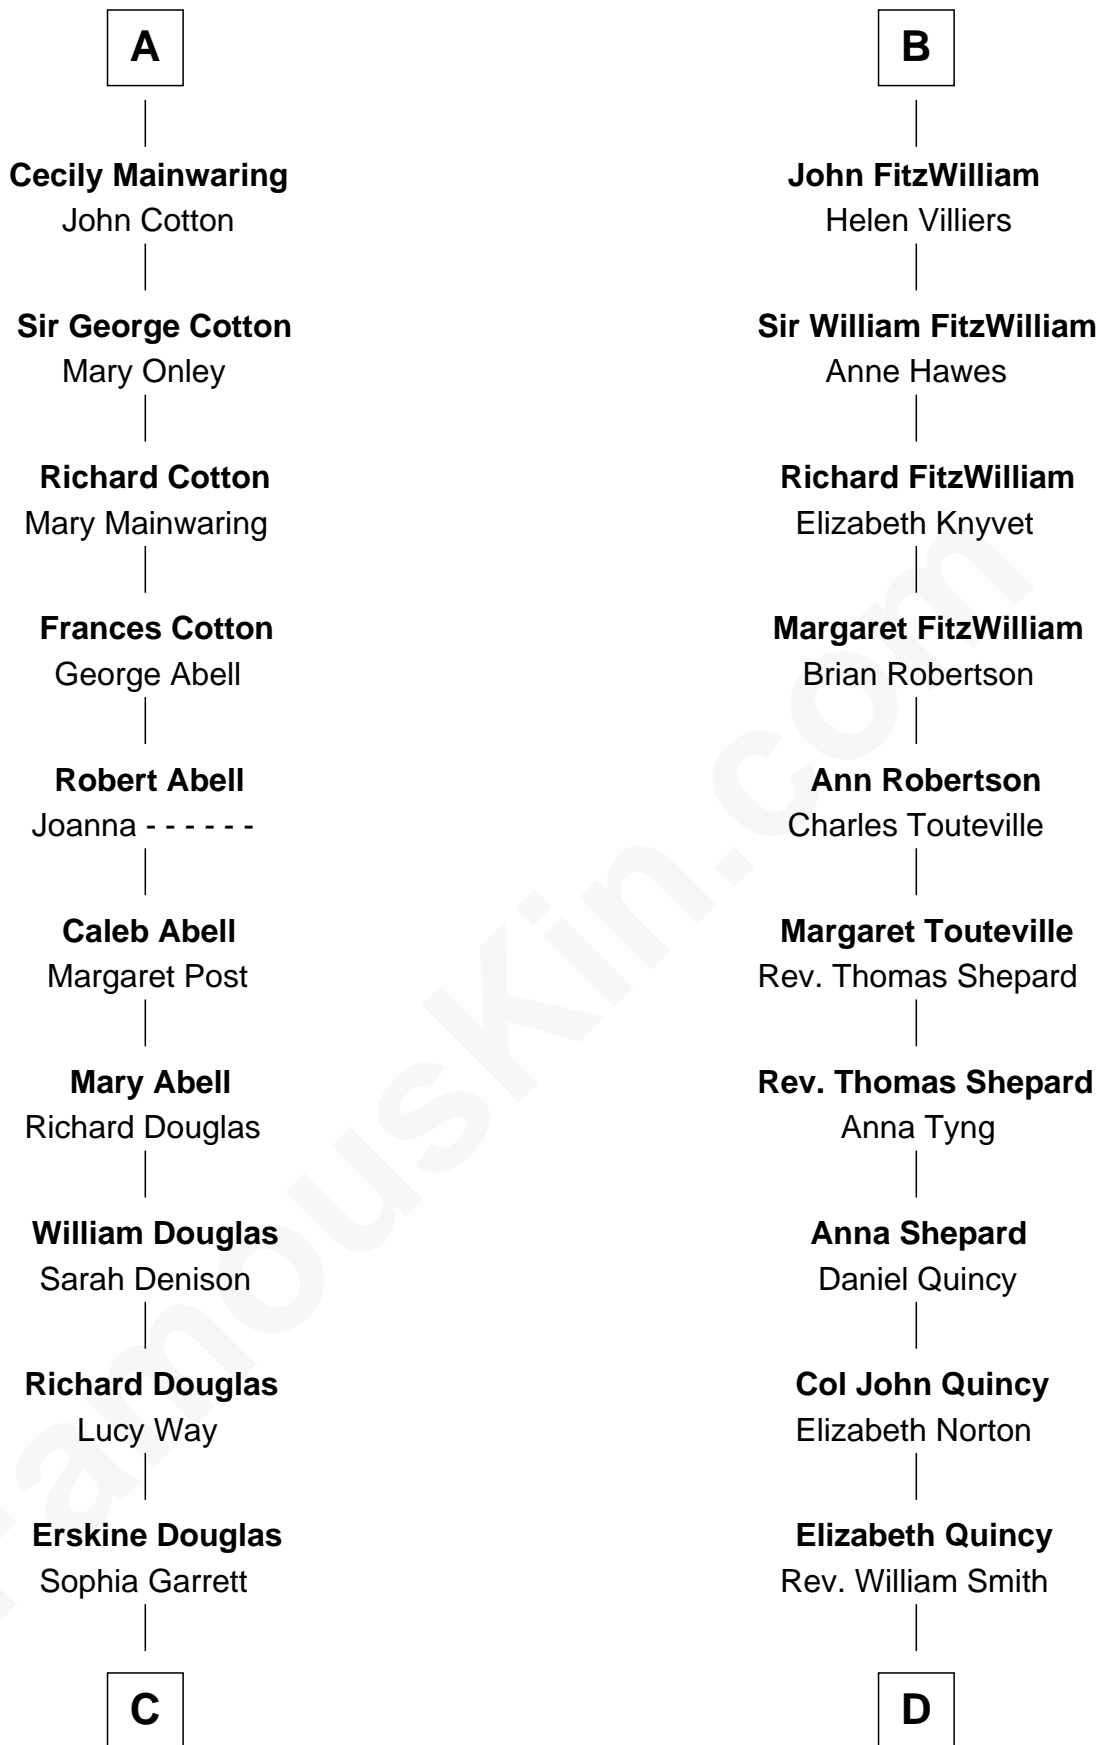

FamousKin.com Relationship Chart of

Illeana Douglas

TV and Movie Actress

18th cousin 3 times removed of

John Quincy Adams

6th U.S. President

Sir Richard FitzRoy

Rose de Dover

C

Emma Jane Douglas
Col. George Taliaferro Shackelford

Lena Priscilla Shackelford
Edouard Gregory Hesselberg

Melvyn Edouard Hesselberg
Rosalind Hightower

Gregory Hesselberg
Joan Georgescu

Illeana Douglas
TV and Movie Actress