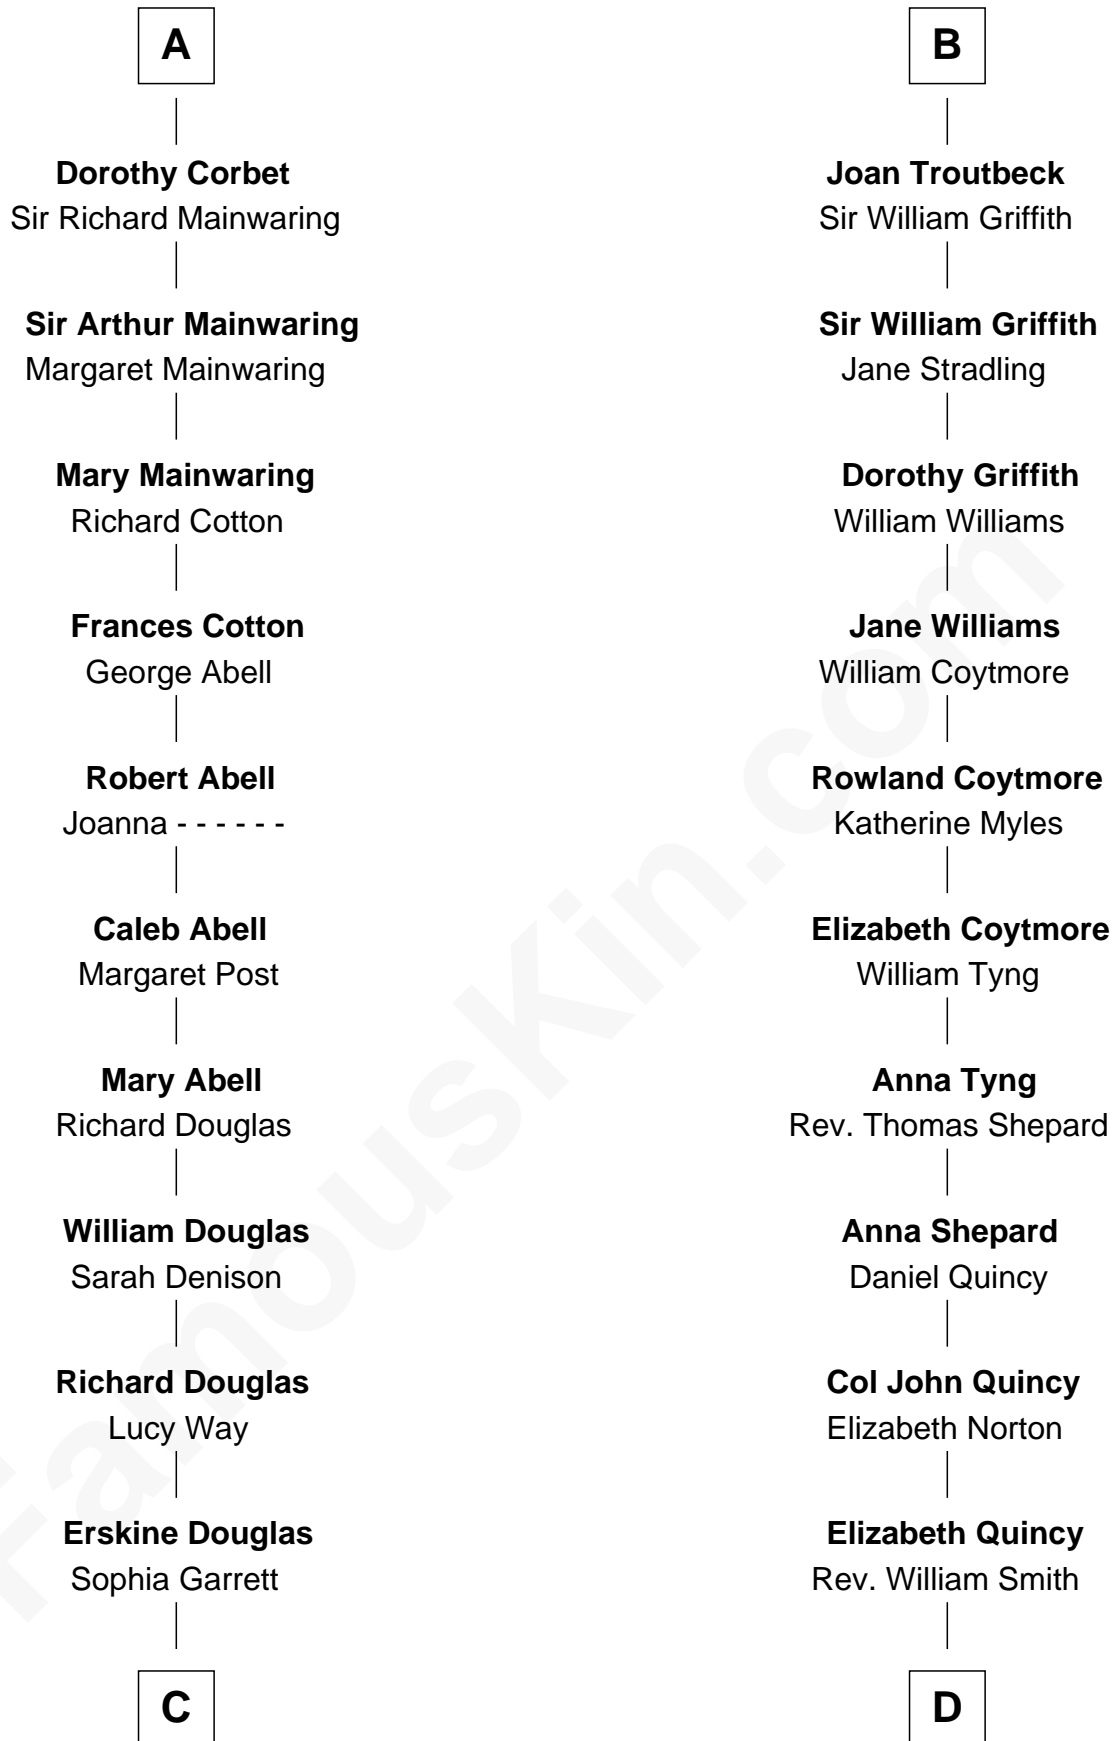

FamousKin.com Relationship Chart of

Ileana Douglas

TV and Movie Actress

18th cousin 3 times removed of

John Quincy Adams

6th U.S. President

William de Beauchamp

Maud FitzJohn

C

Emma Jane Douglas
Col. George Taliaferro Shackelford

Lena Priscilla Shackelford
Edouard Gregory Hesselberg

Melvyn Edouard Hesselberg
Rosalind Hightower

Gregory Hesselberg
Joan Georgescu

Illeana Douglas
TV and Movie Actress