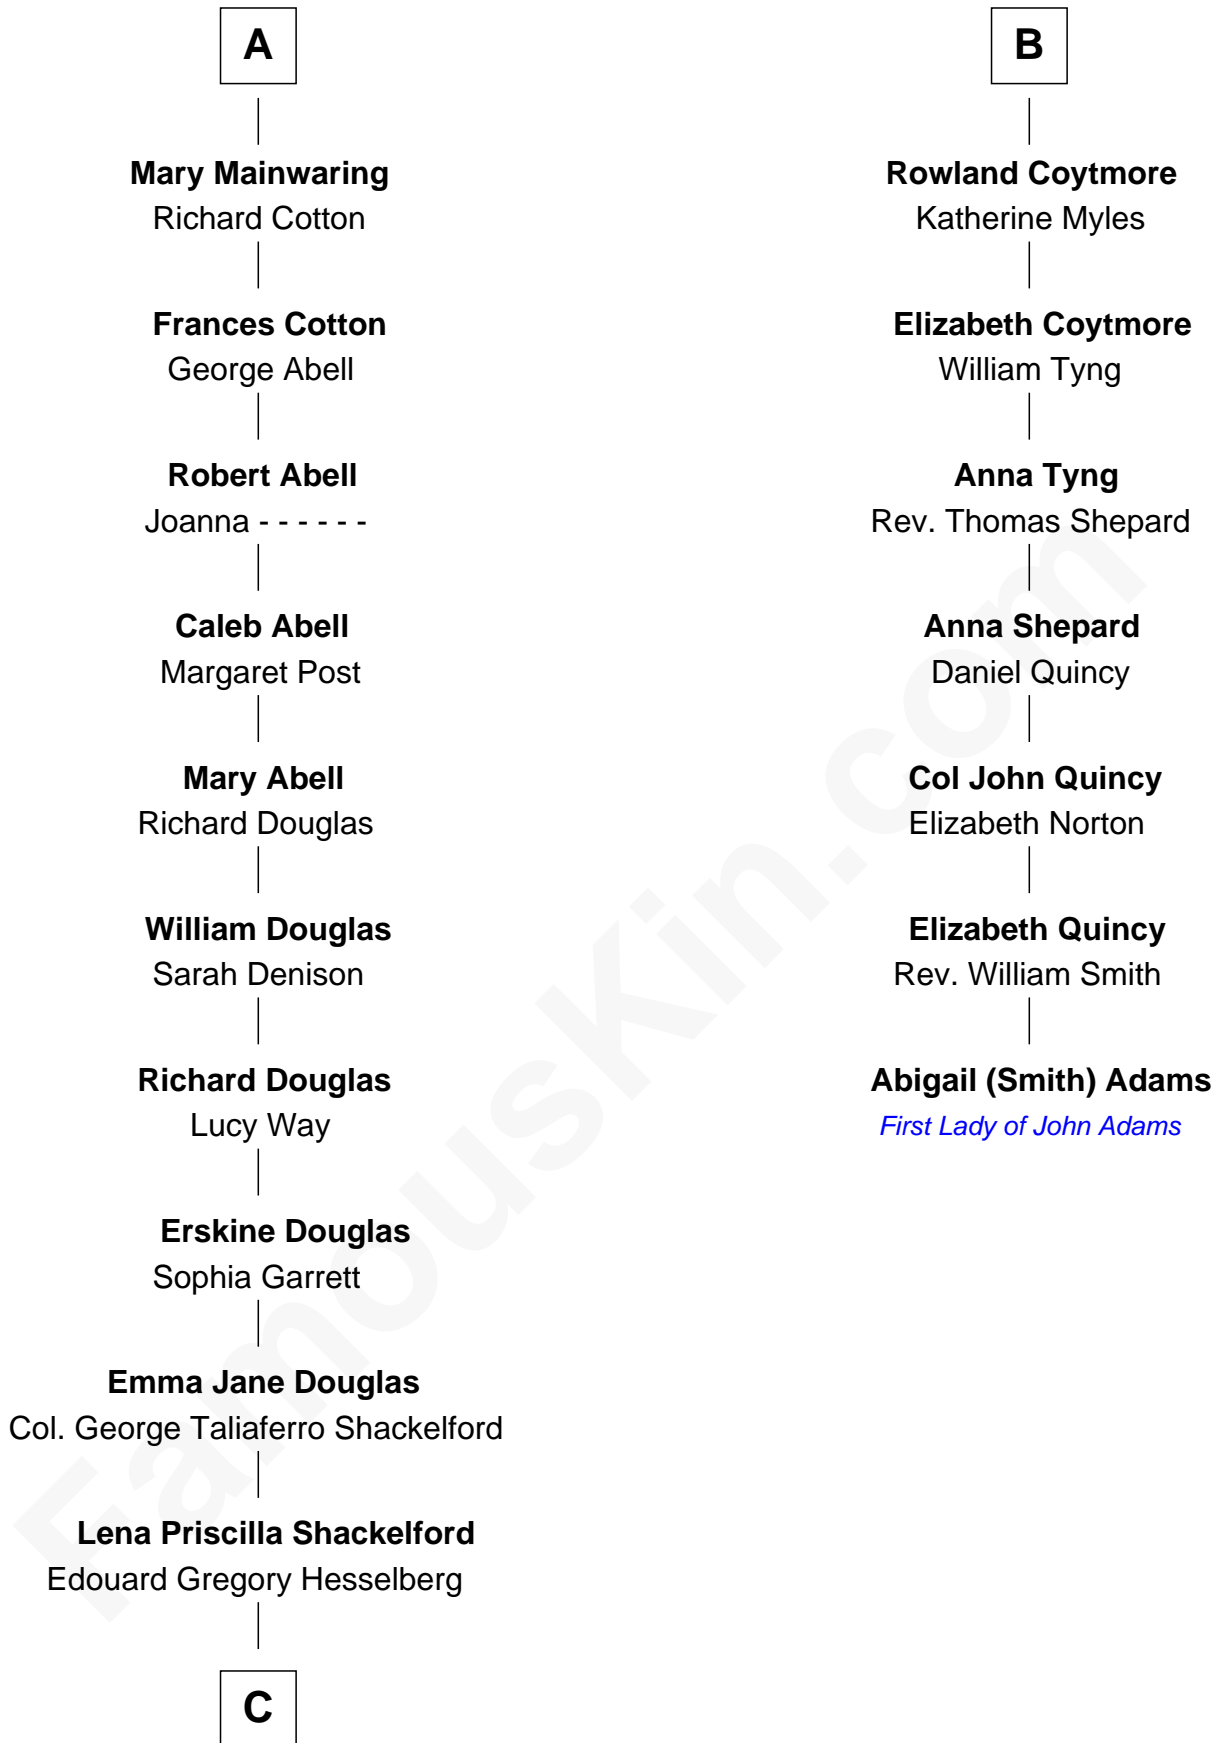

## Relationship Chart of

**Illeana Douglas**

*TV and Movie Actress*

13th cousin 6 times removed of

**Abigail (Smith) Adams**

*First Lady of President John Adams*

**Sir Richard Fitzalan**

Elizabeth de Bohun

**C**

—  
**Melvyn Edouard Hesselberg**

Rosalind Hightower

—  
**Gregory Hesselberg**

Joan Georgescu

—  
**Illeana Douglas**

*TV and Movie Actress*

FamousKin.com