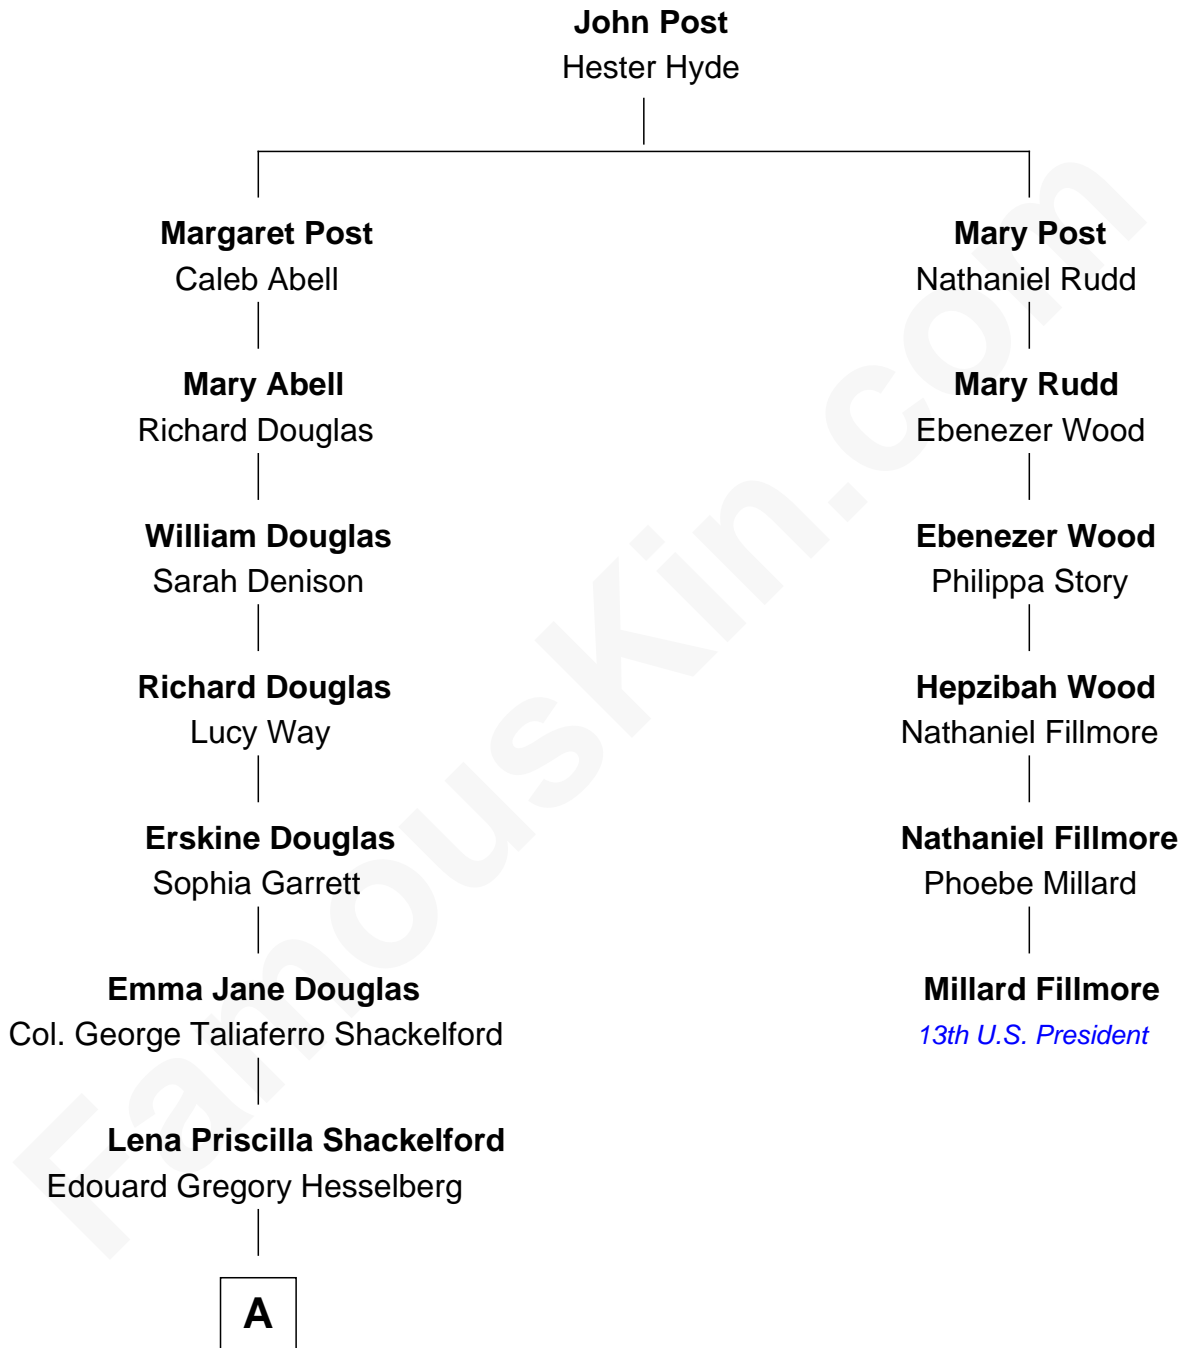

# FamousKin.com Relationship Chart of

**Ileana Douglas**

*TV and Movie Actress*

5th cousin 4 times removed of

**Millard Fillmore**

*13th U.S. President*

**A**

—  
**Melvyn Edouard Hesselberg**

Rosalind Hightower

—  
**Gregory Hesselberg**

Joan Georgescu

—  
**Illeana Douglas**

*TV and Movie Actress*

FamousKin.com