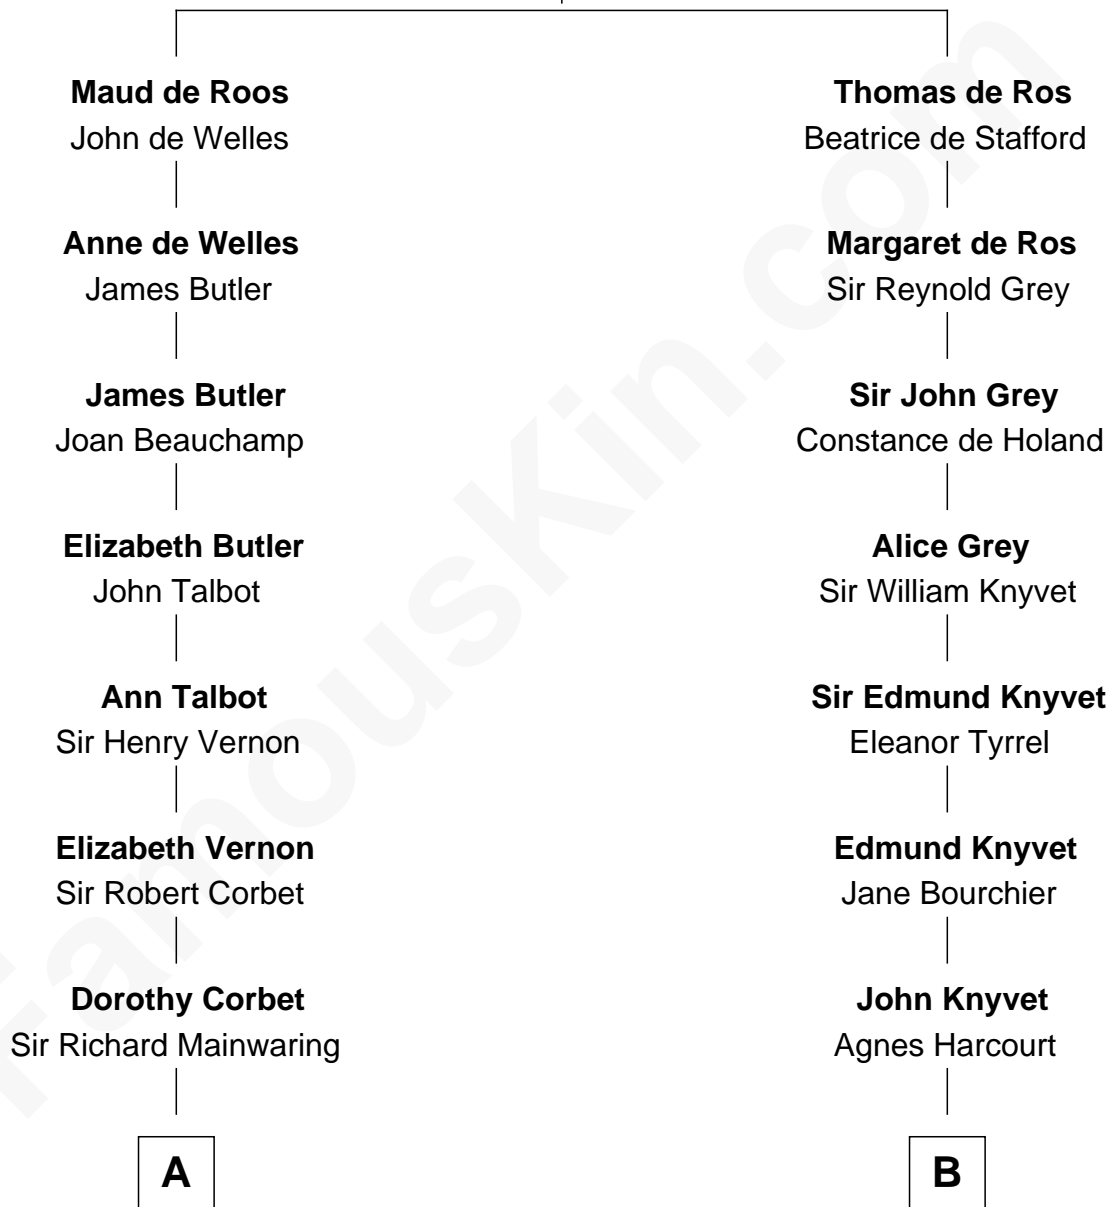

FamousKin.com Relationship Chart of

Illeana Douglas

TV and Movie Actress

20th cousin of

Ted Danson

TV Actor - "Cheers", "CSI"

Sir William de Ros
Margery de Badlesmere

C

Lena Priscilla Shackelford
Edouard Gregory Hesselberg

Melvyn Edouard Hesselberg
Rosalind Hightower

Gregory Hesselberg
Joan Georgescu

Illeana Douglas
TV and Movie Actress

D

William Mercer Allen
Virginia Reakirt Thompson