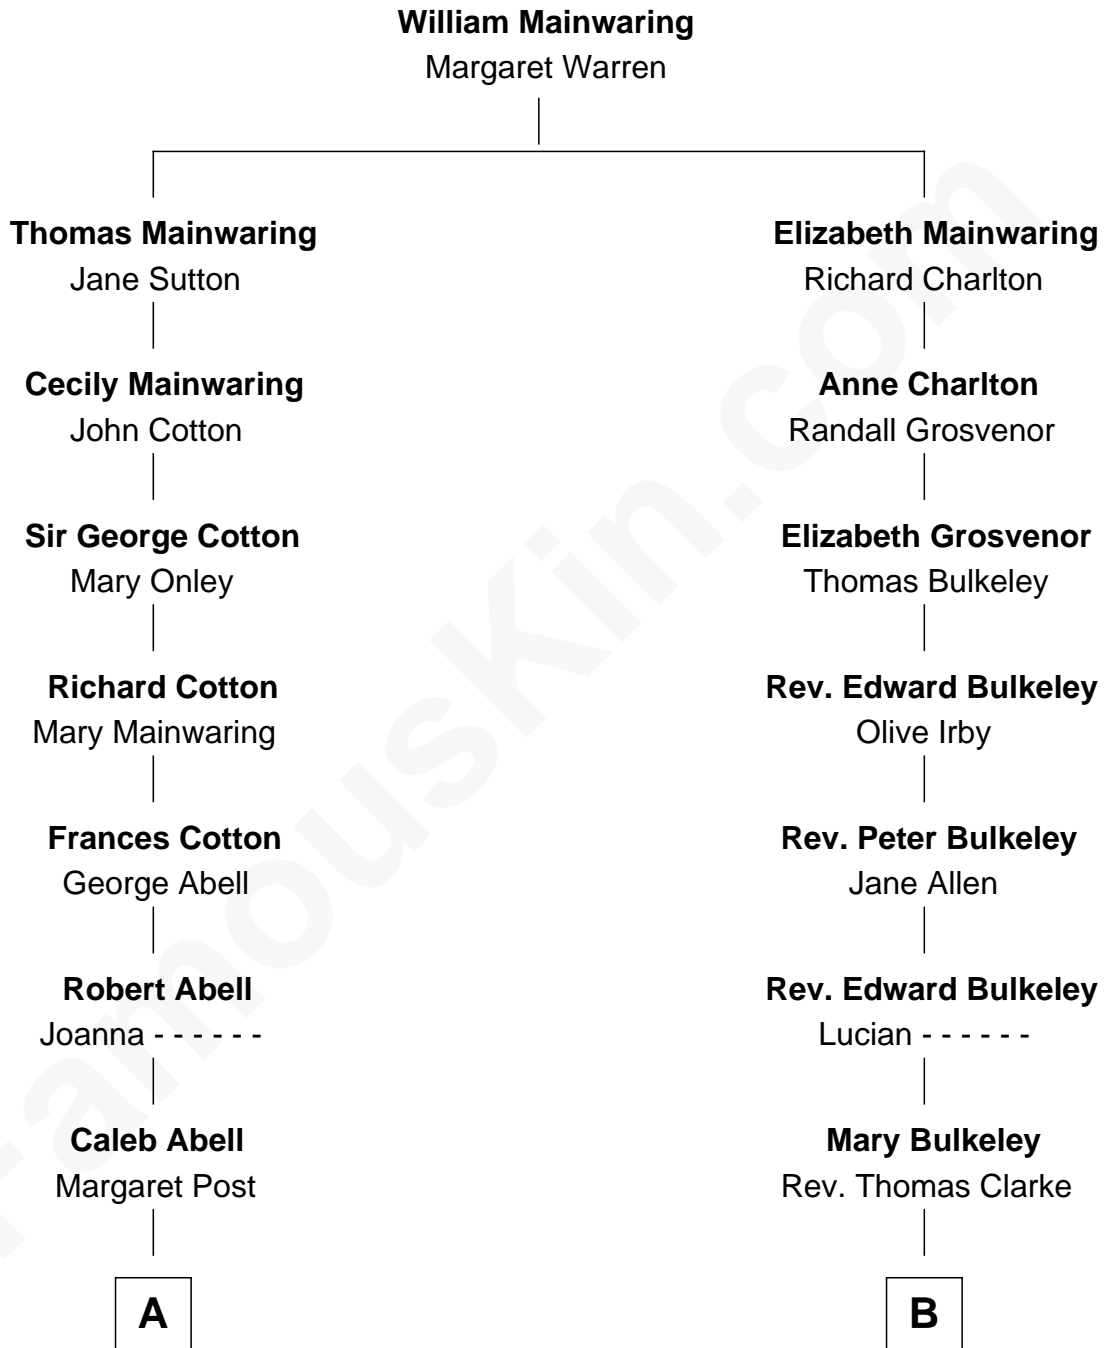

# FamousKin.com Relationship Chart of

**Illeana Douglas**

*TV and Movie Actress*

9th cousin 6 times removed of

**John Hancock**

*Signer of the Declaration of Independence*

**A**

**Mary Abell**  
Richard Douglas

**William Douglas**  
Sarah Denison

**Richard Douglas**  
Lucy Way

**Erskine Douglas**  
Sophia Garrett

**Emma Jane Douglas**  
Col. George Taliaferro Shackelford

**Lena Priscilla Shackelford**  
Edouard Gregory Hesselberg

**Melvyn Edouard Hesselberg**  
Rosalind Hightower

**Gregory Hesselberg**  
Joan Georgescu

**Illeana Douglas**  
*TV and Movie Actress*

**B**

**Elizabeth Clarke**  
John Hancock

**Rev. John Hancock**  
Mary Hawke