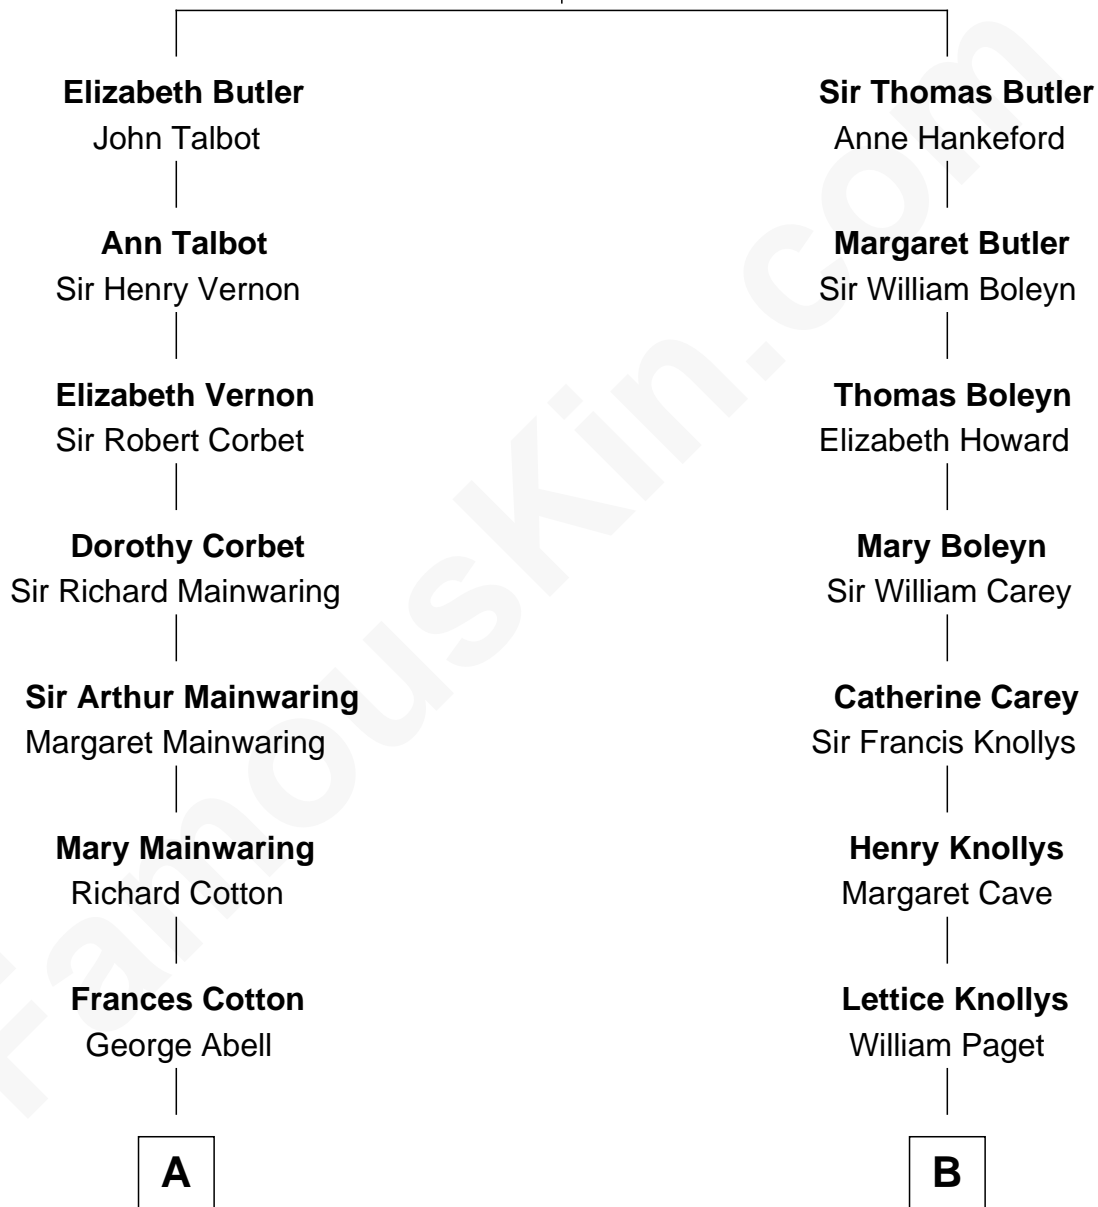

FamousKin.com Relationship Chart of

Ileana Douglas

TV and Movie Actress

13th cousin 4 times removed of

Charles Darwin

Theory of Evolution

James Butler
Joan Beauchamp

Illeana Douglas photo by [Lan Bui](#) (CC BY-SA 2.0)