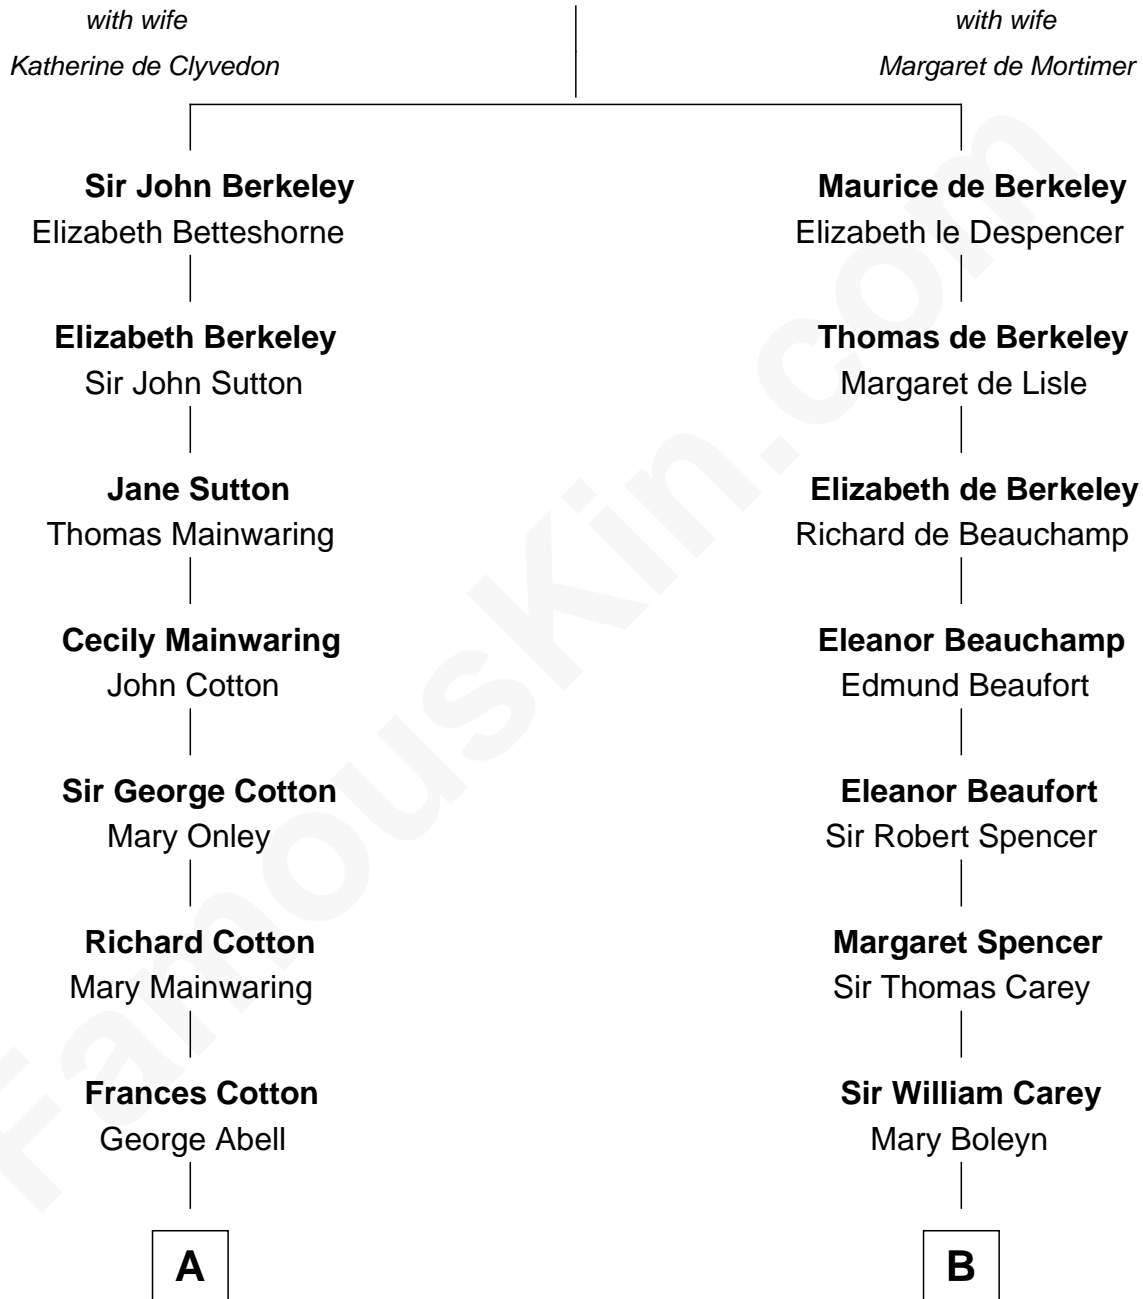

# FamousKin.com Relationship Chart of

**Illeana Douglas**

*TV and Movie Actress*

16th cousin 1 time removed of

**Charles Darwin**

*Theory of Evolution*

## Thomas de Berkeley

**A**

**Robert Abell**  
Joanna - - - - -

**Caleb Abell**  
Margaret Post

**Mary Abell**  
Richard Douglas

**William Douglas**  
Sarah Denison

**Richard Douglas**  
Lucy Way

**Erskine Douglas**  
Sophia Garrett

**Emma Jane Douglas**  
Col. George Taliaferro Shackelford

**Lena Priscilla Shackelford**  
Edouard Gregory Hesselberg

**Melvyn Edouard Hesselberg**  
Rosalind Hightower

**Gregory Hesselberg**  
Joan Georgescu