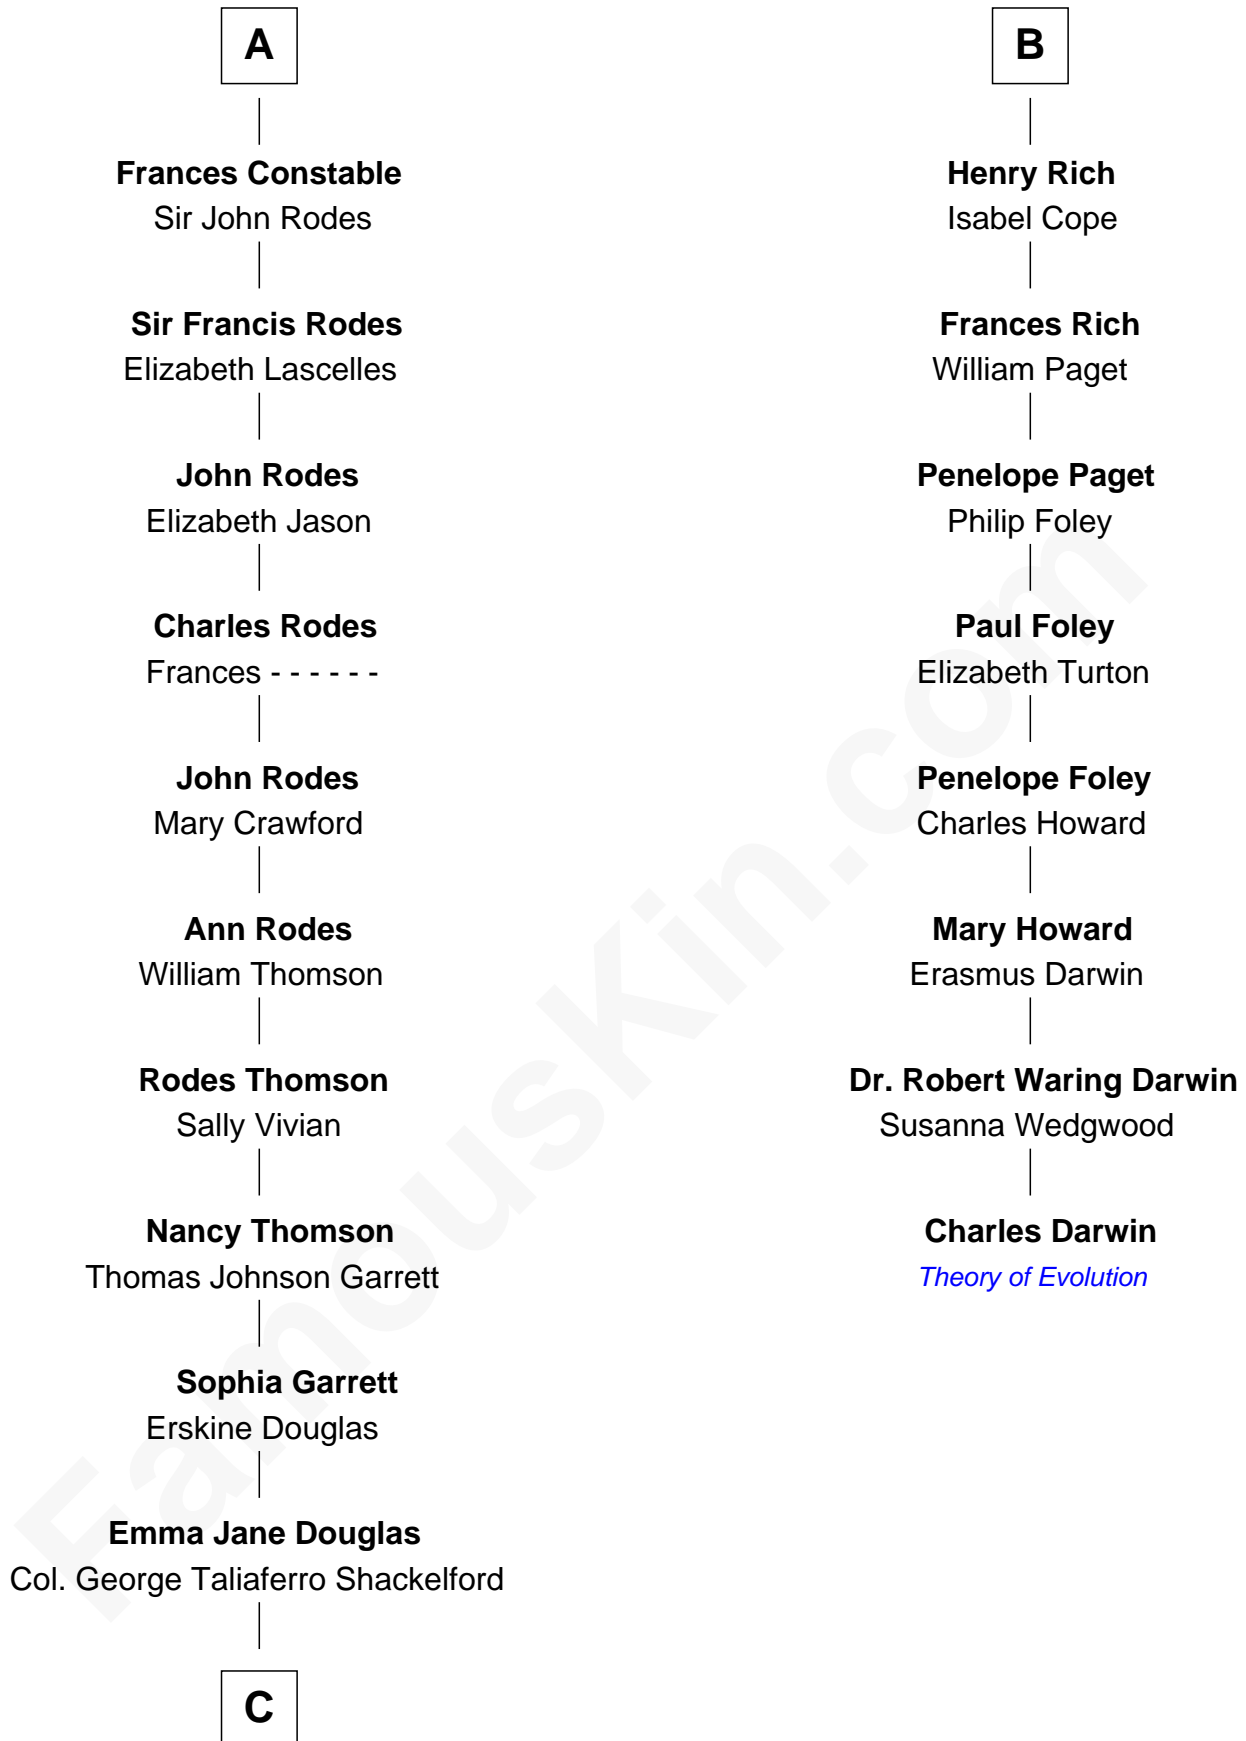

## Relationship Chart of

**Illeana Douglas**

*TV and Movie Actress*

14th cousin 6 times removed of

**Charles Darwin**

*Theory of Evolution*

**Sir Henry Percy**  
Elizabeth Mortimer

**C**

—  
**Lena Priscilla Shackelford**  
Edouard Gregory Hesselberg

—  
**Melvyn Edouard Hesselberg**  
Rosalind Hightower

—  
**Gregory Hesselberg**  
Joan Georgescu

—  
**Illeana Douglas**  
*TV and Movie Actress*