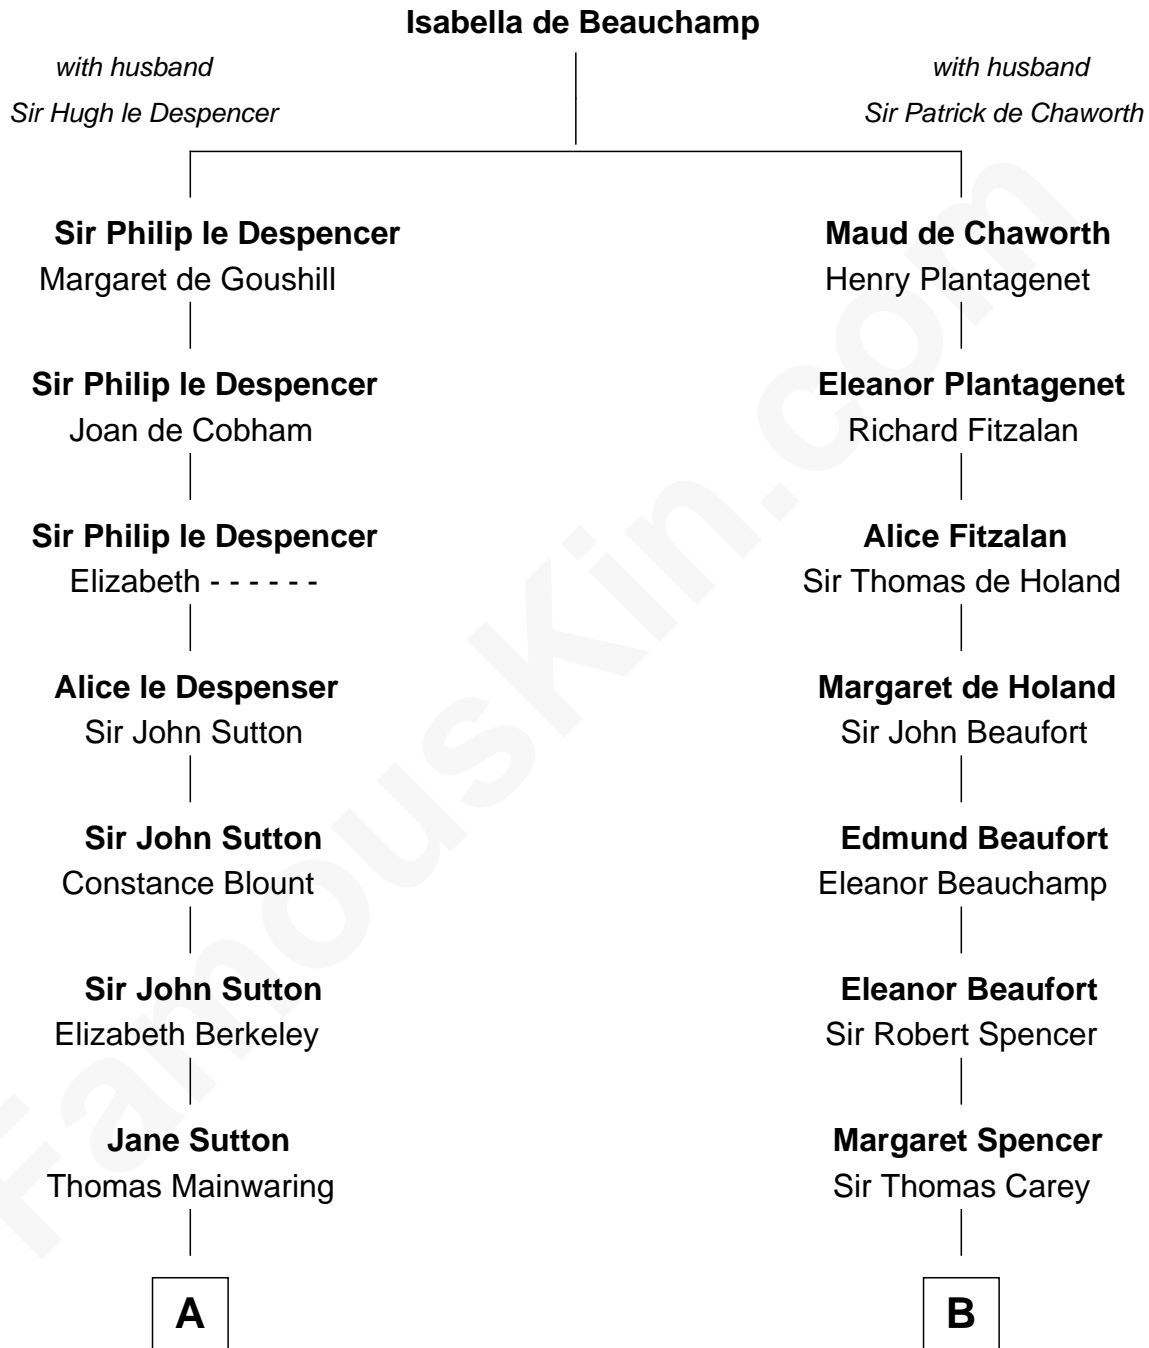

# FamousKin.com Relationship Chart of

**Illeana Douglas**

*TV and Movie Actress*

17th cousin 4 times removed of

**Charles Darwin**

*Theory of Evolution*

C

**Emma Jane Douglas**

Col. George Taliaferro Shackelford

**Lena Priscilla Shackelford**

Edouard Gregory Hesselberg

**Melvyn Edouard Hesselberg**

Rosalind Hightower

**Gregory Hesselberg**

Joan Georgescu

**Illeana Douglas**