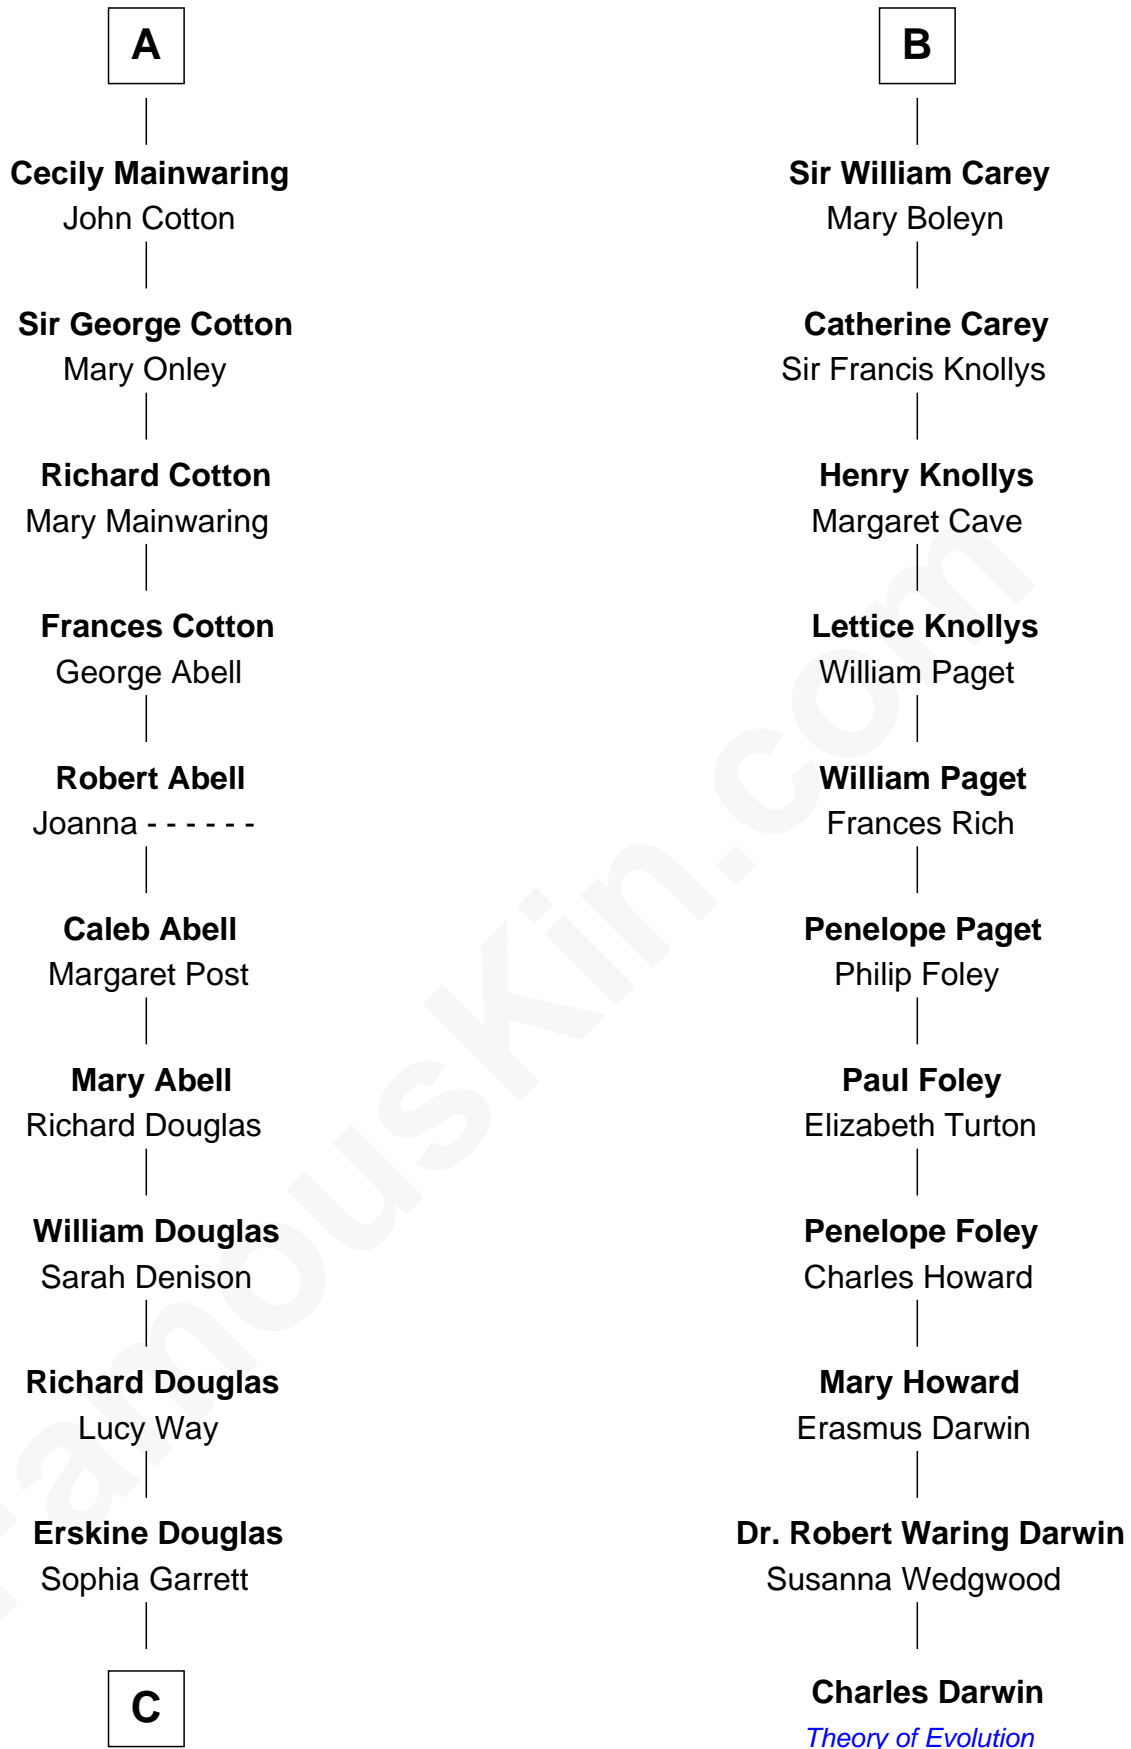

# FamousKin.com Relationship Chart of

**Illeana Douglas**

*TV and Movie Actress*

17th cousin 4 times removed of

**Charles Darwin**

*Theory of Evolution*

C

**Emma Jane Douglas**

Col. George Taliaferro Shackelford

**Lena Priscilla Shackelford**

Edouard Gregory Hesselberg

**Melvyn Edouard Hesselberg**

Rosalind Hightower

**Gregory Hesselberg**

Joan Georgescu

**Illeana Douglas**