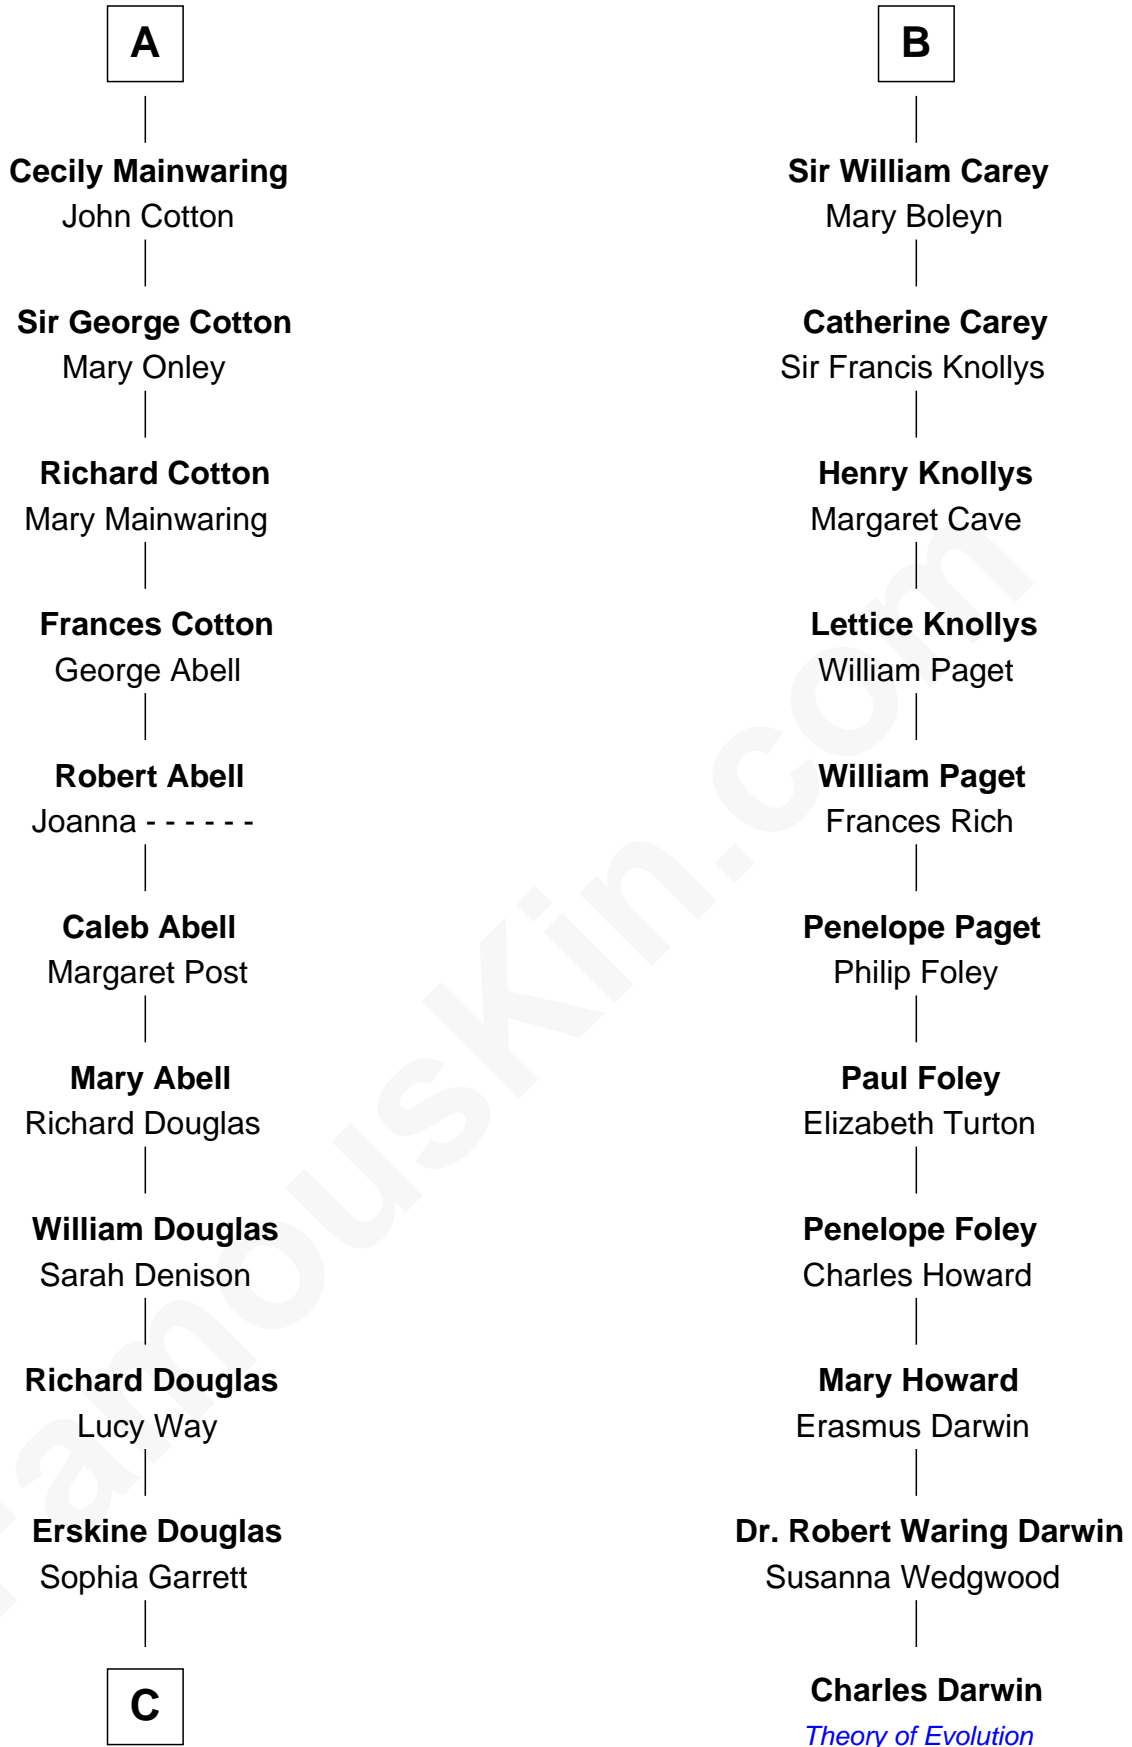

FamousKin.com Relationship Chart of

Illeana Douglas

TV and Movie Actress

17th cousin 4 times removed of

Charles Darwin

Theory of Evolution

Sir Hugh le Despencer

Isabella de Beauchamp

Eleanor de Clare

Elizabeth le Despencer

Maurice de Berkeley

Thomas de Berkeley

Margaret de Lisle

Elizabeth de Berkeley

Richard de Beauchamp

Eleanor Beauchamp

Edmund Beaufort

Eleanor Beaufort

Sir Robert Spencer

Margaret Spencer

Sir Thomas Carey

B

C

—
Emma Jane Douglas

Col. George Taliaferro Shackelford

—
Lena Priscilla Shackelford

Edouard Gregory Hesselberg

—
Melvyn Edouard Hesselberg

Rosalind Hightower

—
Gregory Hesselberg

Joan Georgescu

—
Illeana Douglas