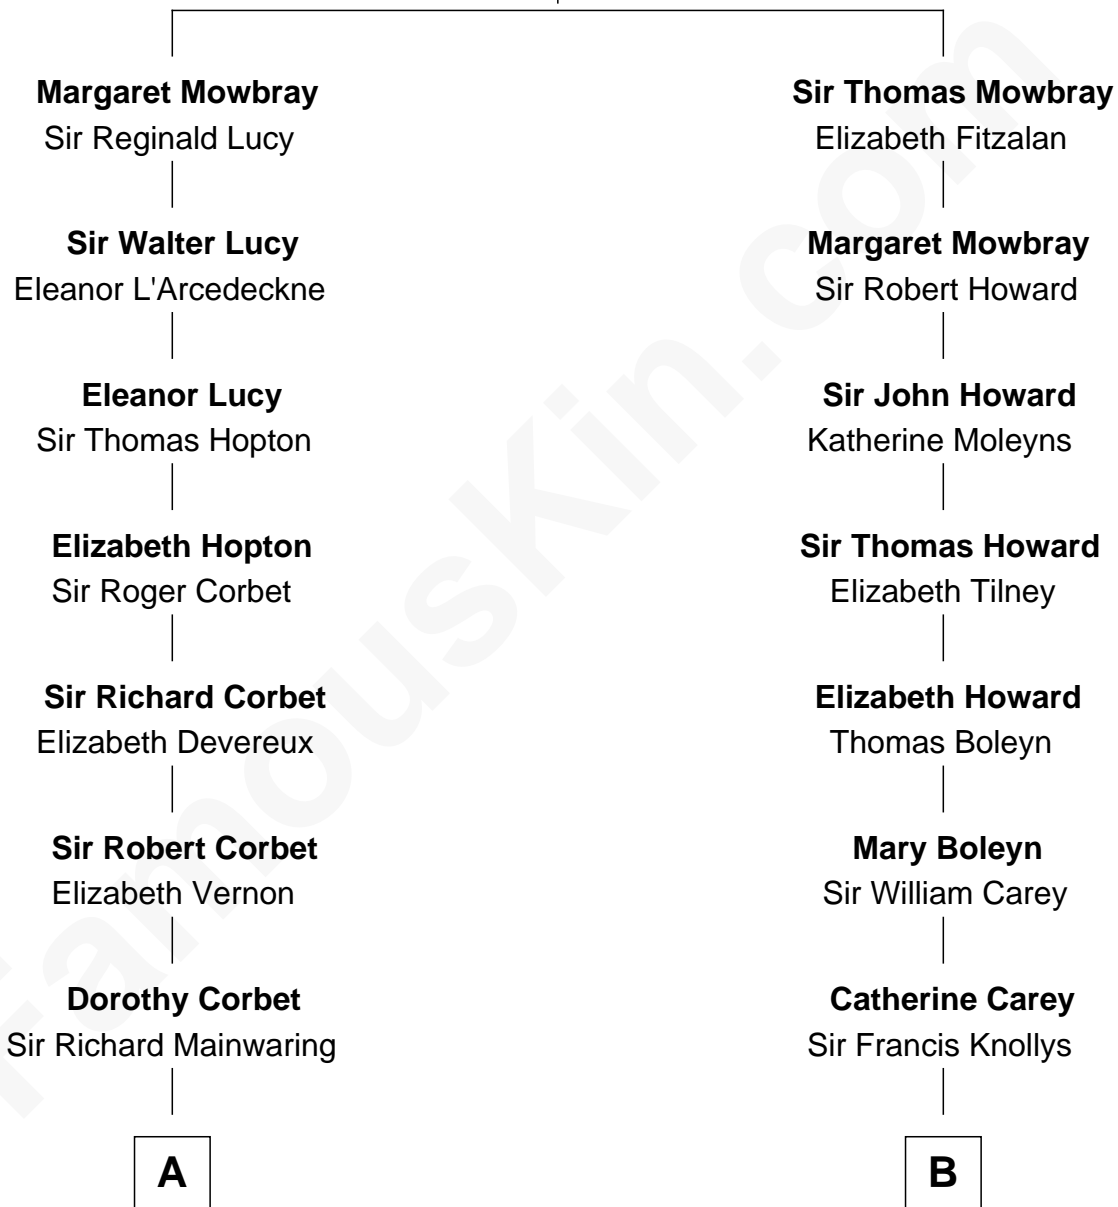

# FamousKin.com Relationship Chart of

**Illeana Douglas**

*TV and Movie Actress*

15th cousin 5 times removed of

**Charles Darwin**

*Theory of Evolution*

**John de Mowbray**  
Elizabeth de Segrave

**C**

—  
**Lena Priscilla Shackelford**  
Edouard Gregory Hesselberg

—  
**Melvyn Edouard Hesselberg**  
Rosalind Hightower

—  
**Gregory Hesselberg**  
Joan Georgescu

—  
**Illeana Douglas**  
*TV and Movie Actress*