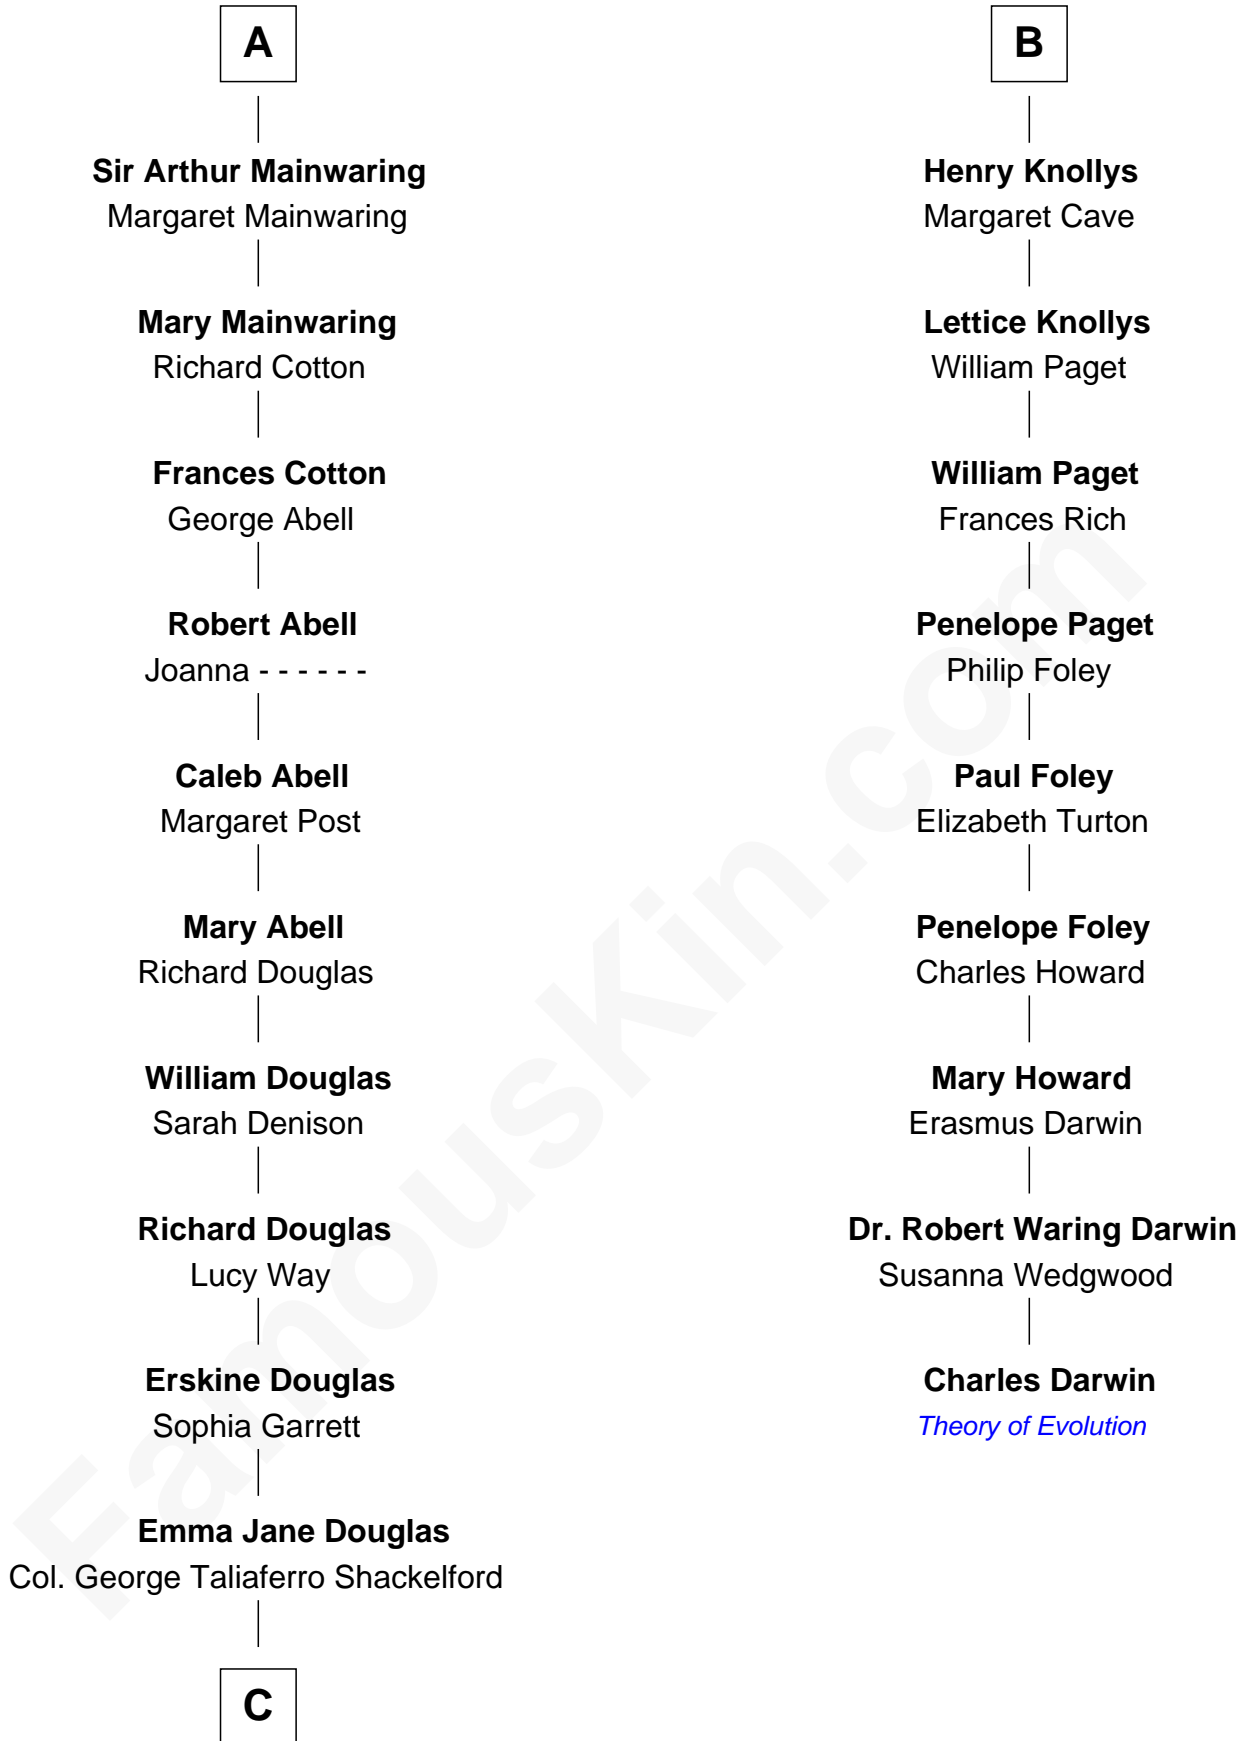

# FamousKin.com Relationship Chart of

**Illeana Douglas**

*TV and Movie Actress*

15th cousin 5 times removed of

**Charles Darwin**

*Theory of Evolution*

**John de Mowbray**  
Elizabeth de Segrave

**C**

—  
**Lena Priscilla Shackelford**  
Edouard Gregory Hesselberg

—  
**Melvyn Edouard Hesselberg**  
Rosalind Hightower

—  
**Gregory Hesselberg**  
Joan Georgescu

—  
**Illeana Douglas**  
*TV and Movie Actress*