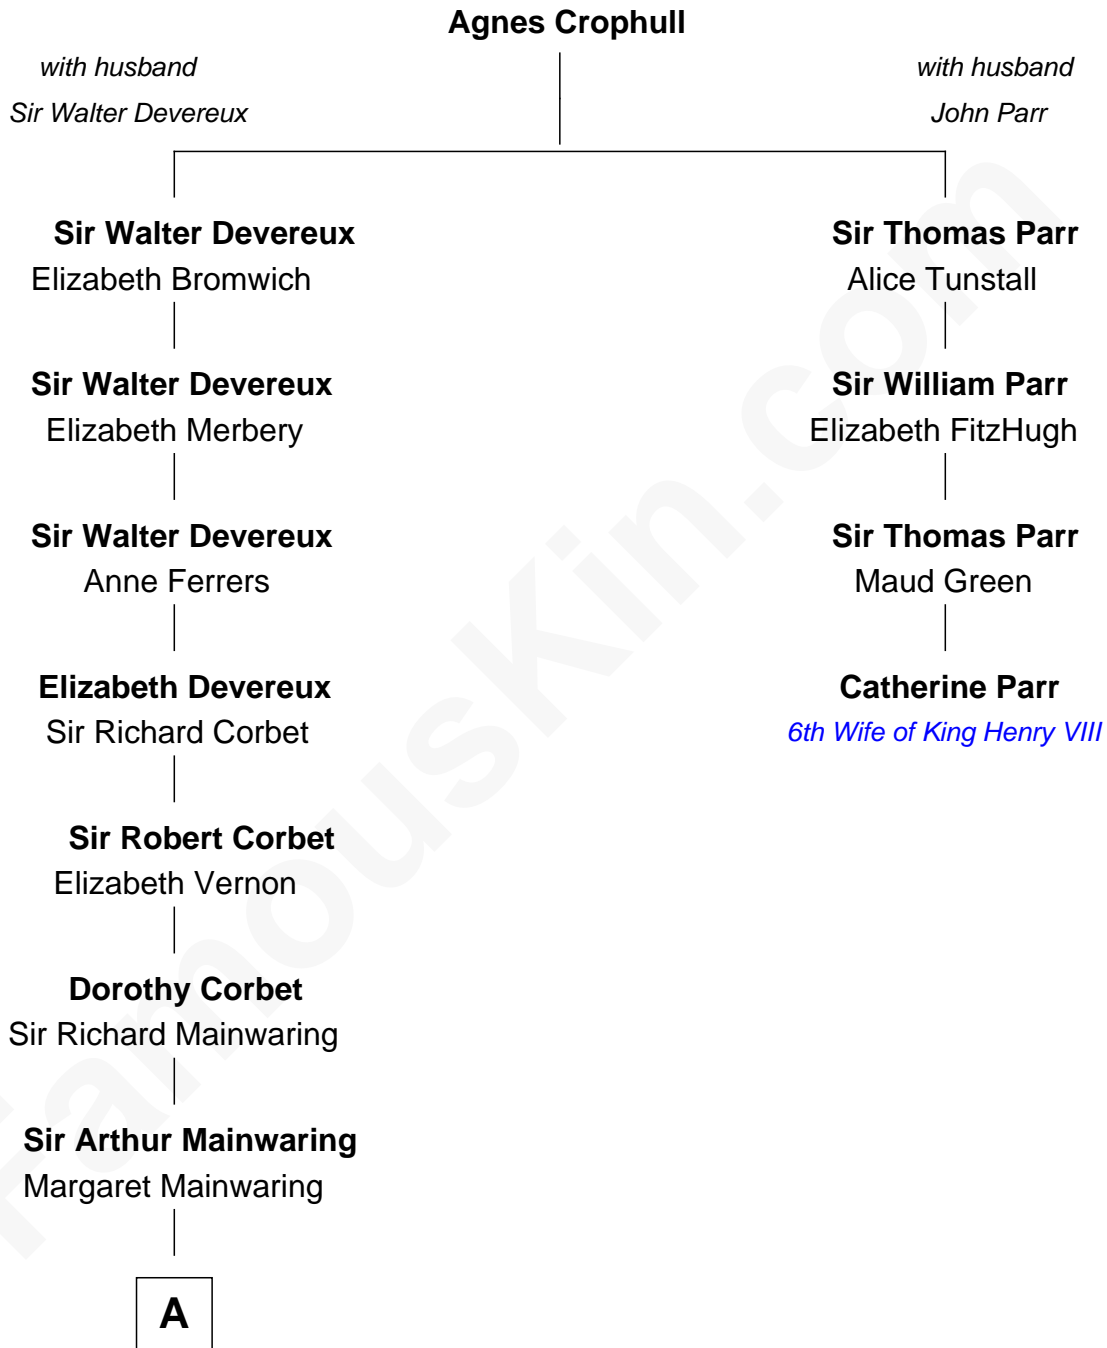

# FamousKin.com Relationship Chart of

**Illeana Douglas**

*TV and Movie Actress*

3rd cousin 16 times removed of

**Catherine Parr**

*6th Wife of King Henry VIII*

**A**

**Mary Mainwaring**

Richard Cotton

**Frances Cotton**

George Abell

**Robert Abell**

Joanna - - - - -

**Caleb Abell**

Margaret Post

**Mary Abell**

Richard Douglas

**William Douglas**

Sarah Denison

**Richard Douglas**

Lucy Way

**Erskine Douglas**

Sophia Garrett

**Emma Jane Douglas**