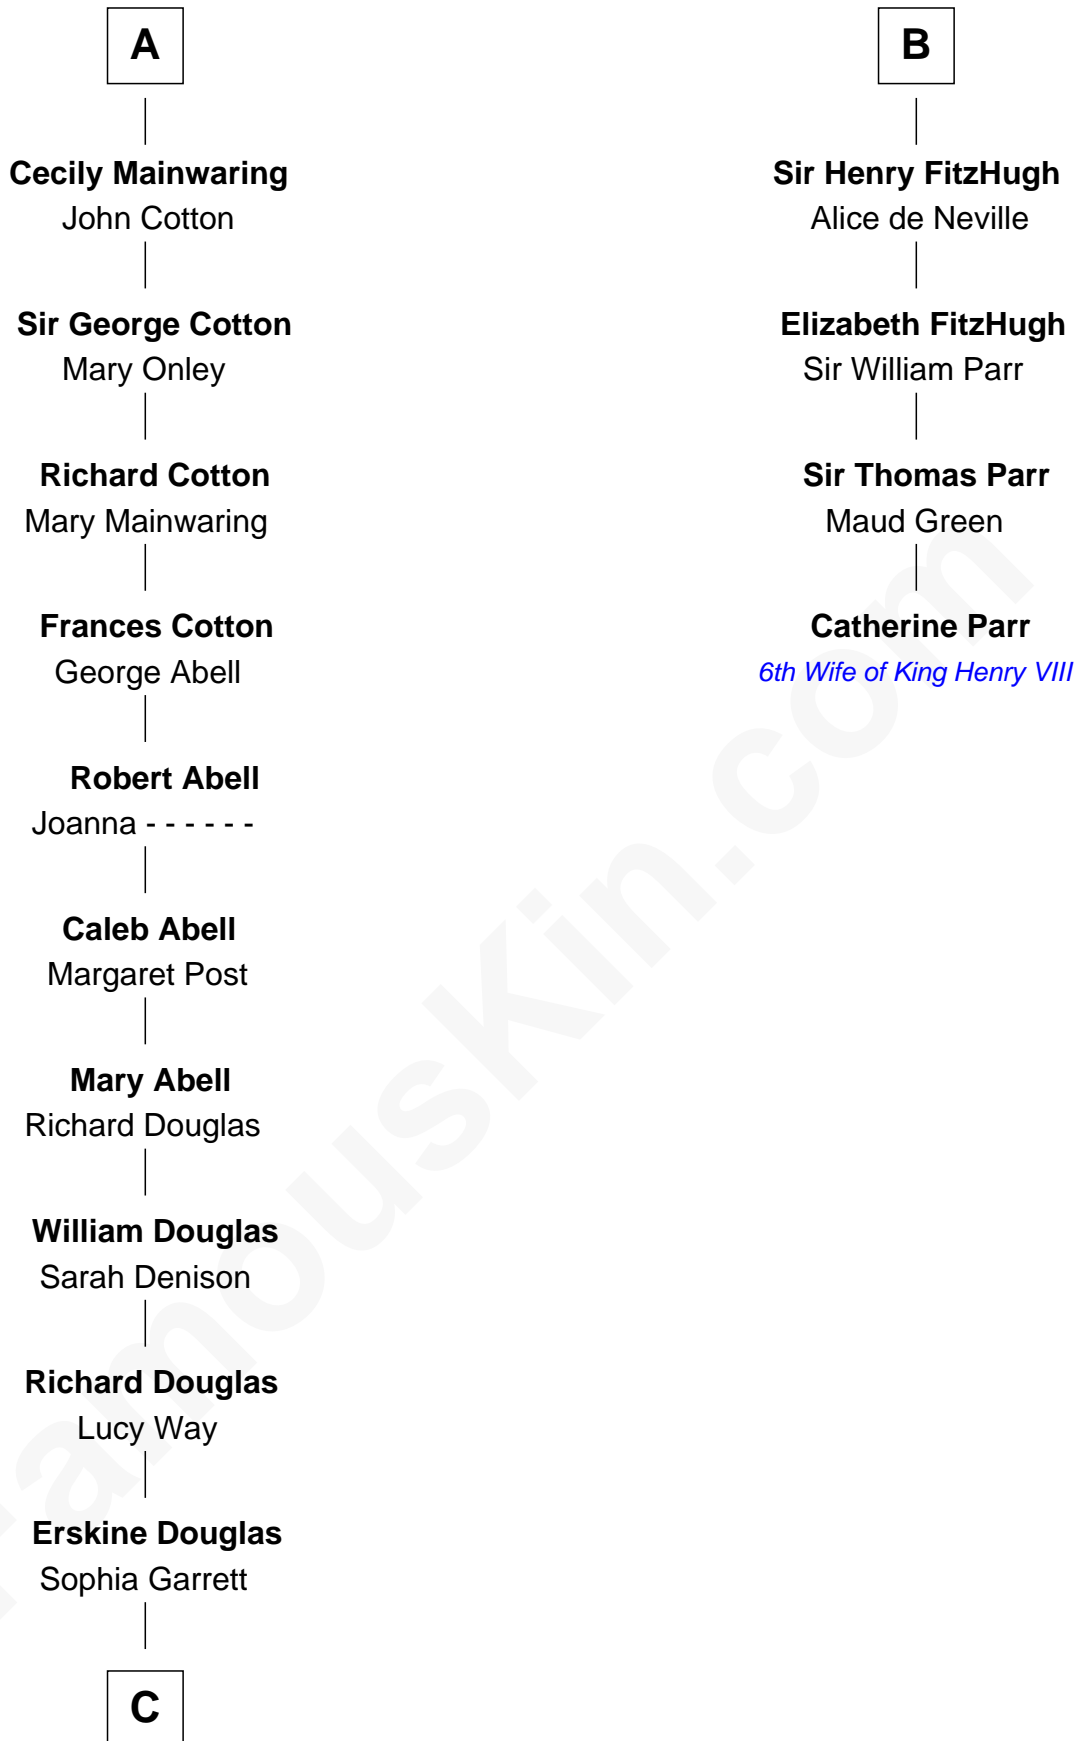

FamousKin.com

Relationship Chart of

Illeana Douglas

TV and Movie Actress

10th cousin 11 times removed of

Catherine Parr

6th Wife of King Henry VIII

Sir Richard FitzRoy

Rose de Dover

C

—
Emma Jane Douglas

Col. George Taliaferro Shackelford

—
Lena Priscilla Shackelford

Edouard Gregory Hesselberg

—
Melvyn Edouard Hesselberg

Rosalind Hightower

—
Gregory Hesselberg

Joan Georgescu

—
Illeana Douglas

TV and Movie Actress