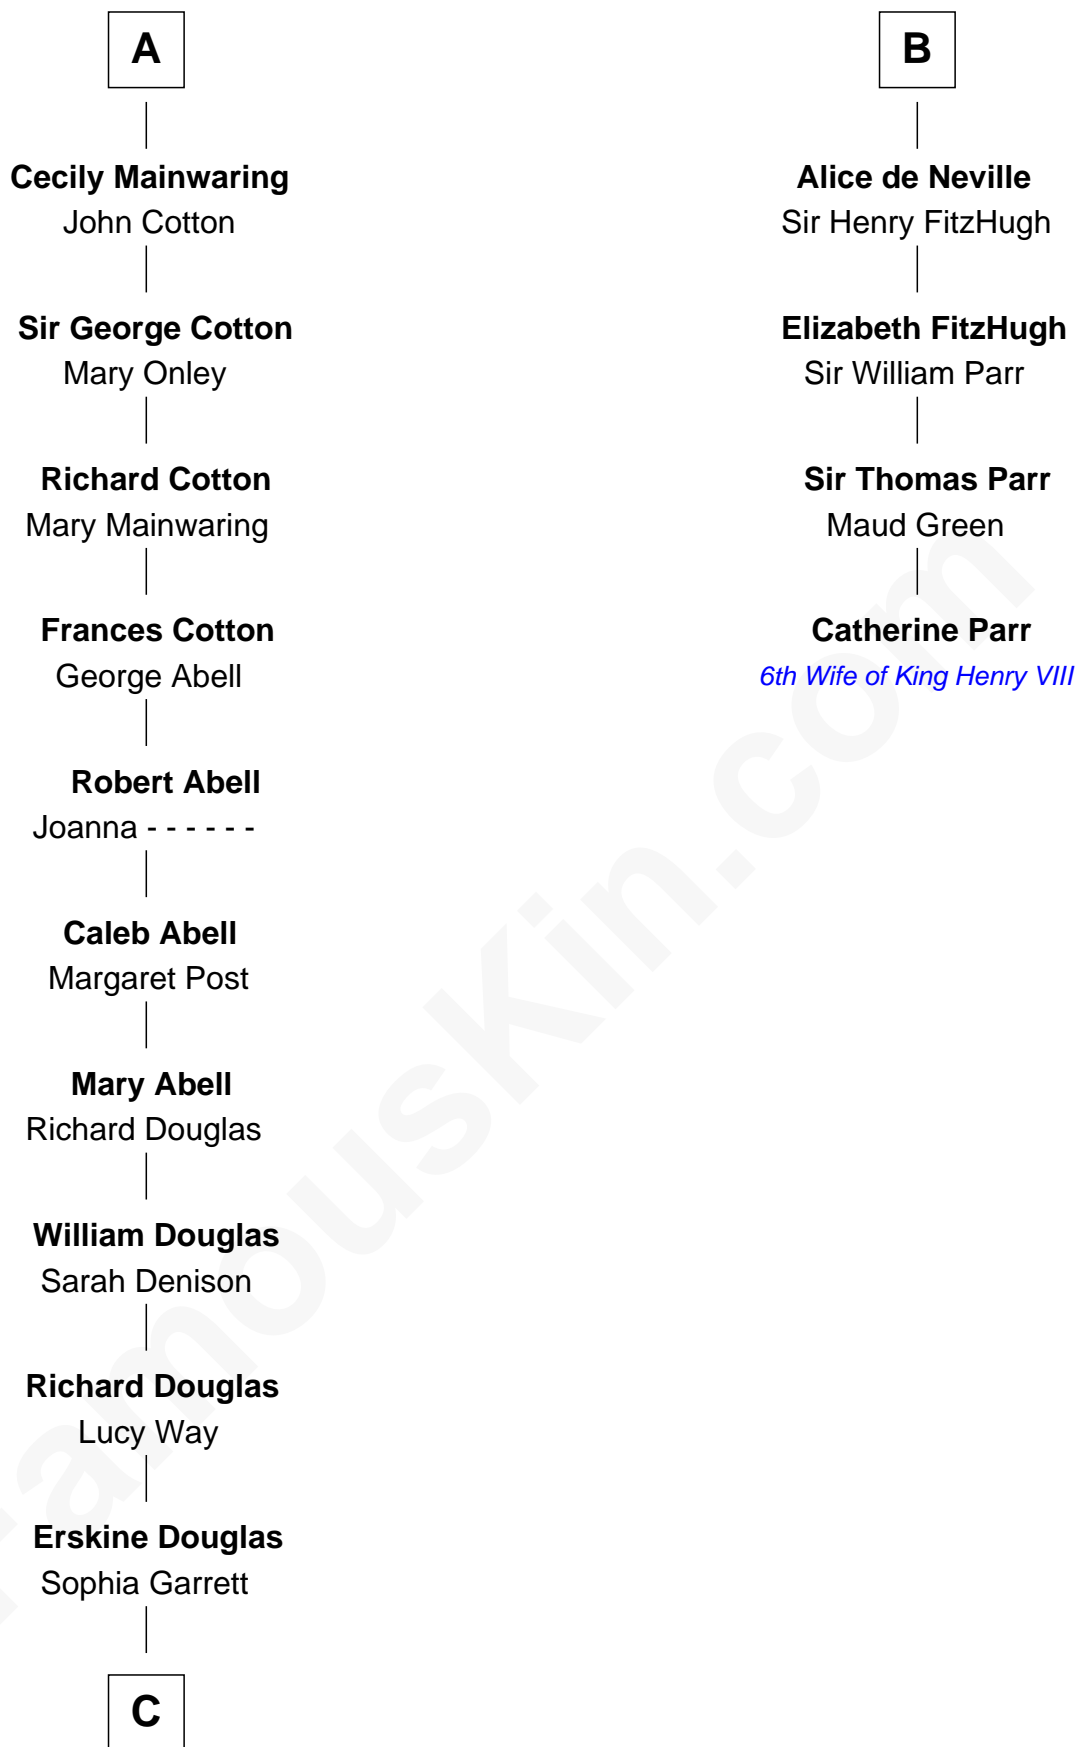

FamousKin.com

Relationship Chart of

Illeana Douglas

TV and Movie Actress

10th cousin 11 times removed of

Catherine Parr

6th Wife of King Henry VIII

Sir Roger de Quincy

Helen of Galloway

C

—
Emma Jane Douglas

Col. George Taliaferro Shackelford

—
Lena Priscilla Shackelford

Edouard Gregory Hesselberg

—
Melvyn Edouard Hesselberg

Rosalind Hightower

—
Gregory Hesselberg

Joan Georgescu

—
Illeana Douglas

TV and Movie Actress