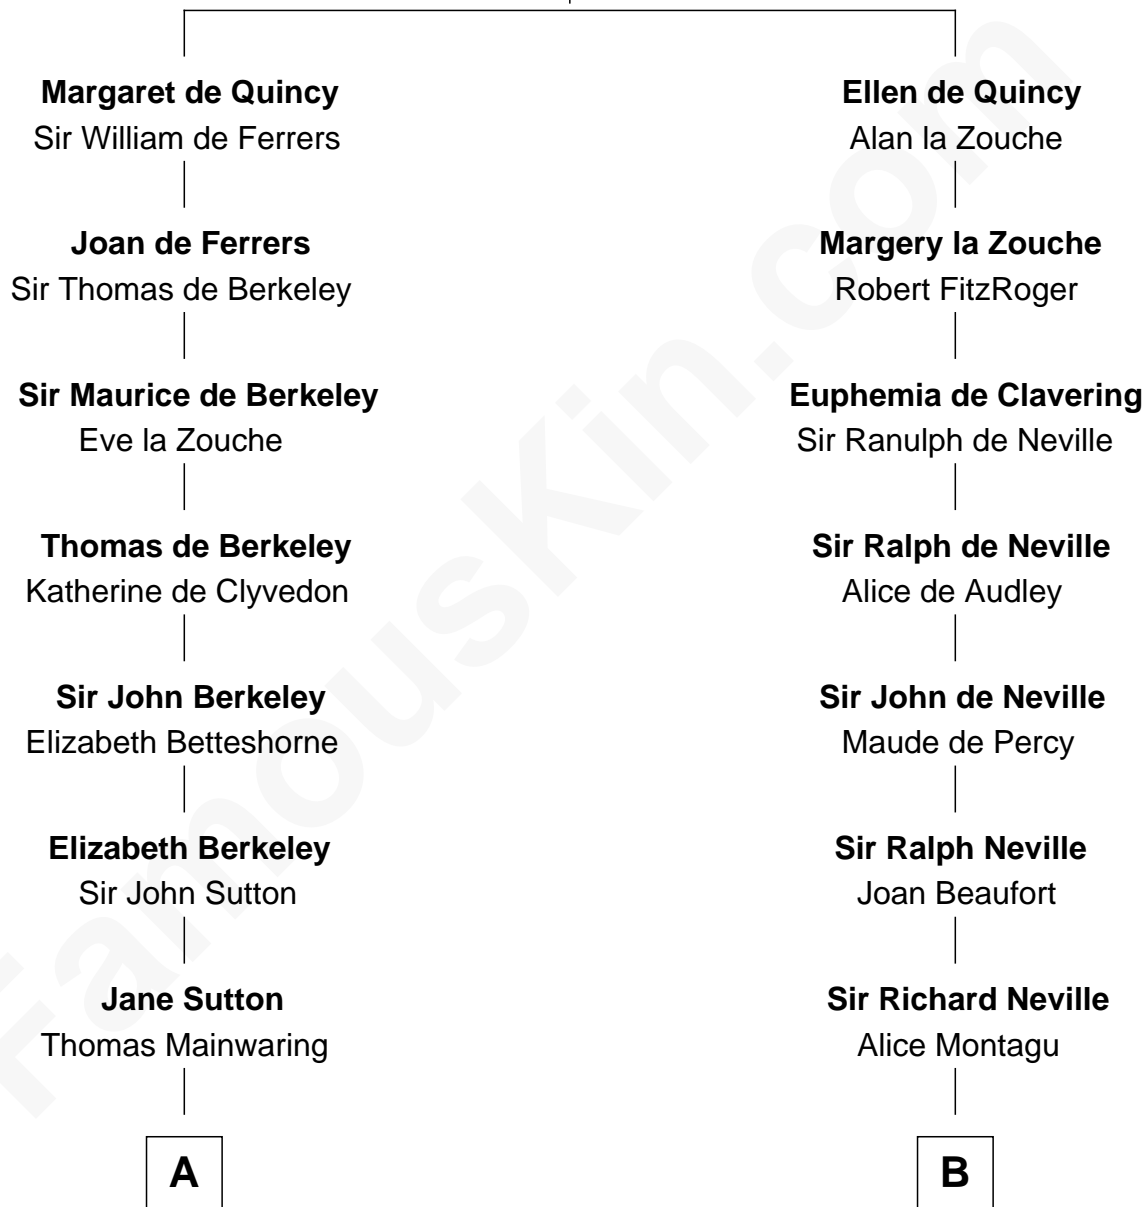

FamousKin.com

Relationship Chart of

Illeana Douglas

TV and Movie Actress

10th cousin 11 times removed of

Catherine Parr

6th Wife of King Henry VIII

Sir Roger de Quincy

Helen of Galloway

C

—
Emma Jane Douglas

Col. George Taliaferro Shackelford

—
Lena Priscilla Shackelford

Edouard Gregory Hesselberg

—
Melvyn Edouard Hesselberg

Rosalind Hightower

—
Gregory Hesselberg

Joan Georgescu

—
Illeana Douglas

TV and Movie Actress