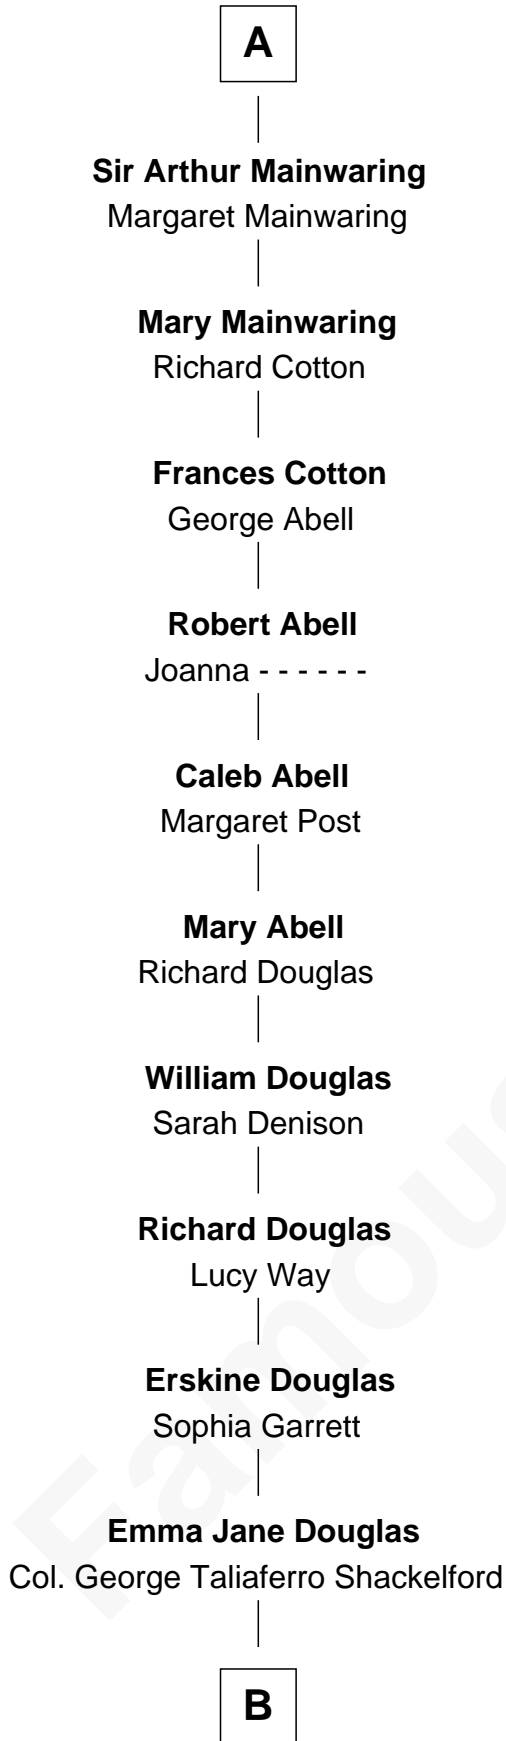

FamousKin.com

Relationship Chart of

Illeana Douglas

TV and Movie Actress

6th cousin 14 times removed of

Catherine Parr

6th Wife of King Henry VIII

Sir James le Boteler

Eleanor de Bohun

B

—
Lena Priscilla Shackelford
Edouard Gregory Hesselberg

—
Melvyn Edouard Hesselberg
Rosalind Hightower

—
Gregory Hesselberg
Joan Georgescu

—
Illeana Douglas
TV and Movie Actress