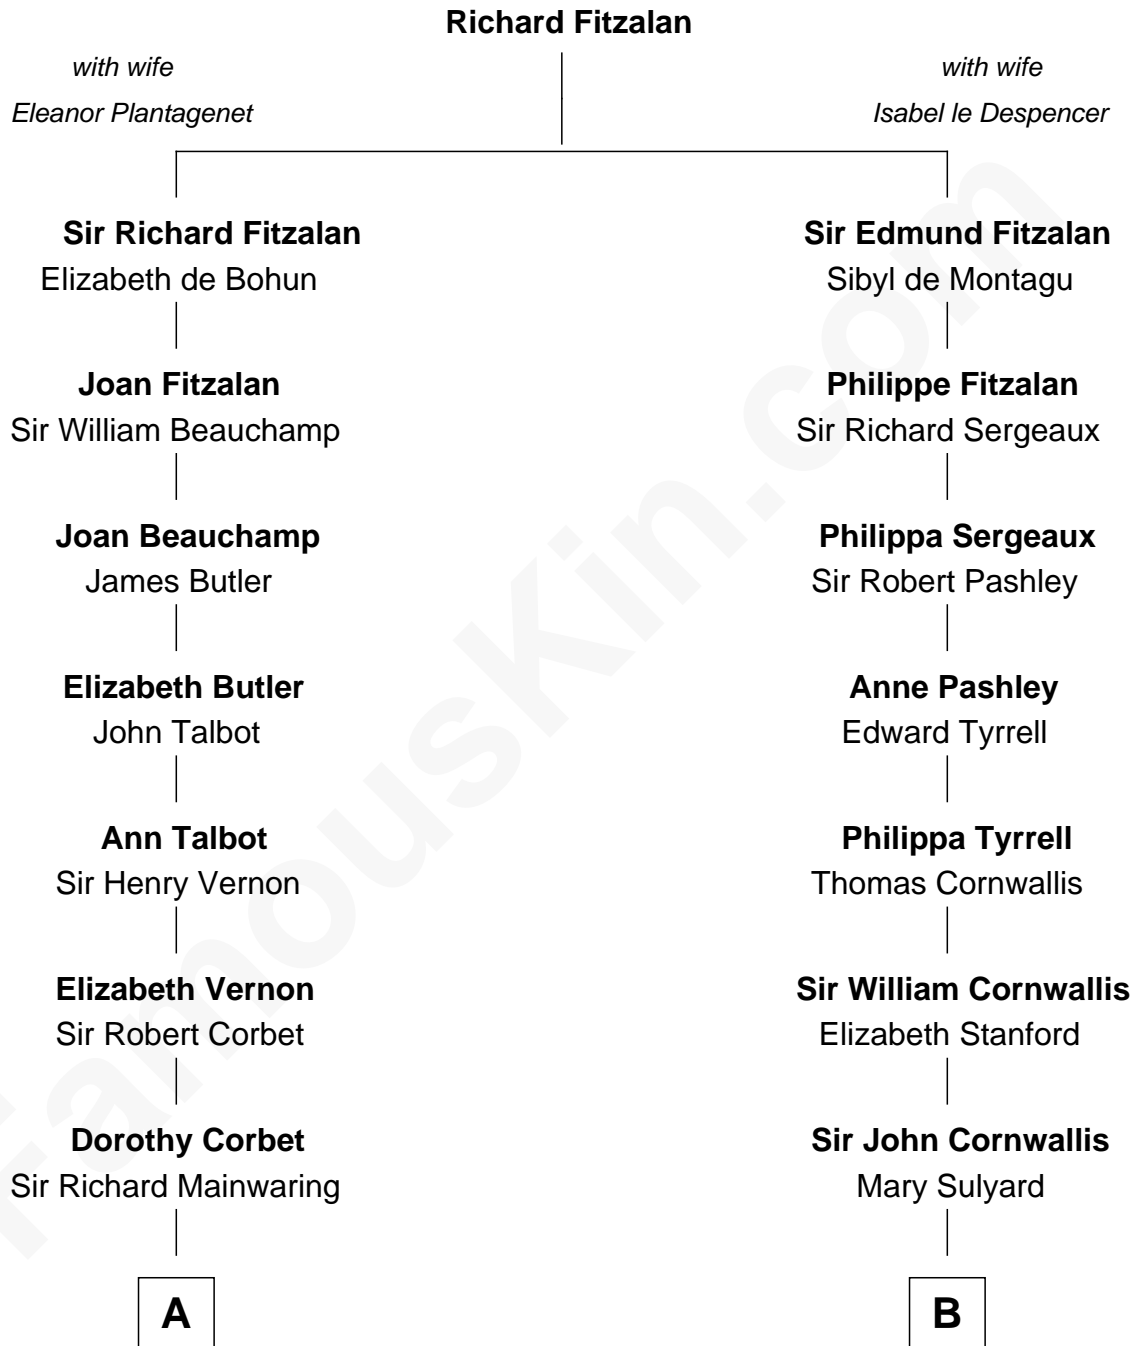

# FamousKin.com Relationship Chart of

**Illeana Douglas**

*TV and Movie Actress*

17th cousin 3 times removed of

**General James Longstreet**

*Confederate Army - U.S. Civil War*

**C**

**Lena Priscilla Shackelford**  
Edouard Gregory Hesselberg

**Melvyn Edouard Hesselberg**  
Rosalind Hightower

**Gregory Hesselberg**  
Joan Georgescu

**Illeana Douglas**  
*TV and Movie Actress*

FamousKin.com