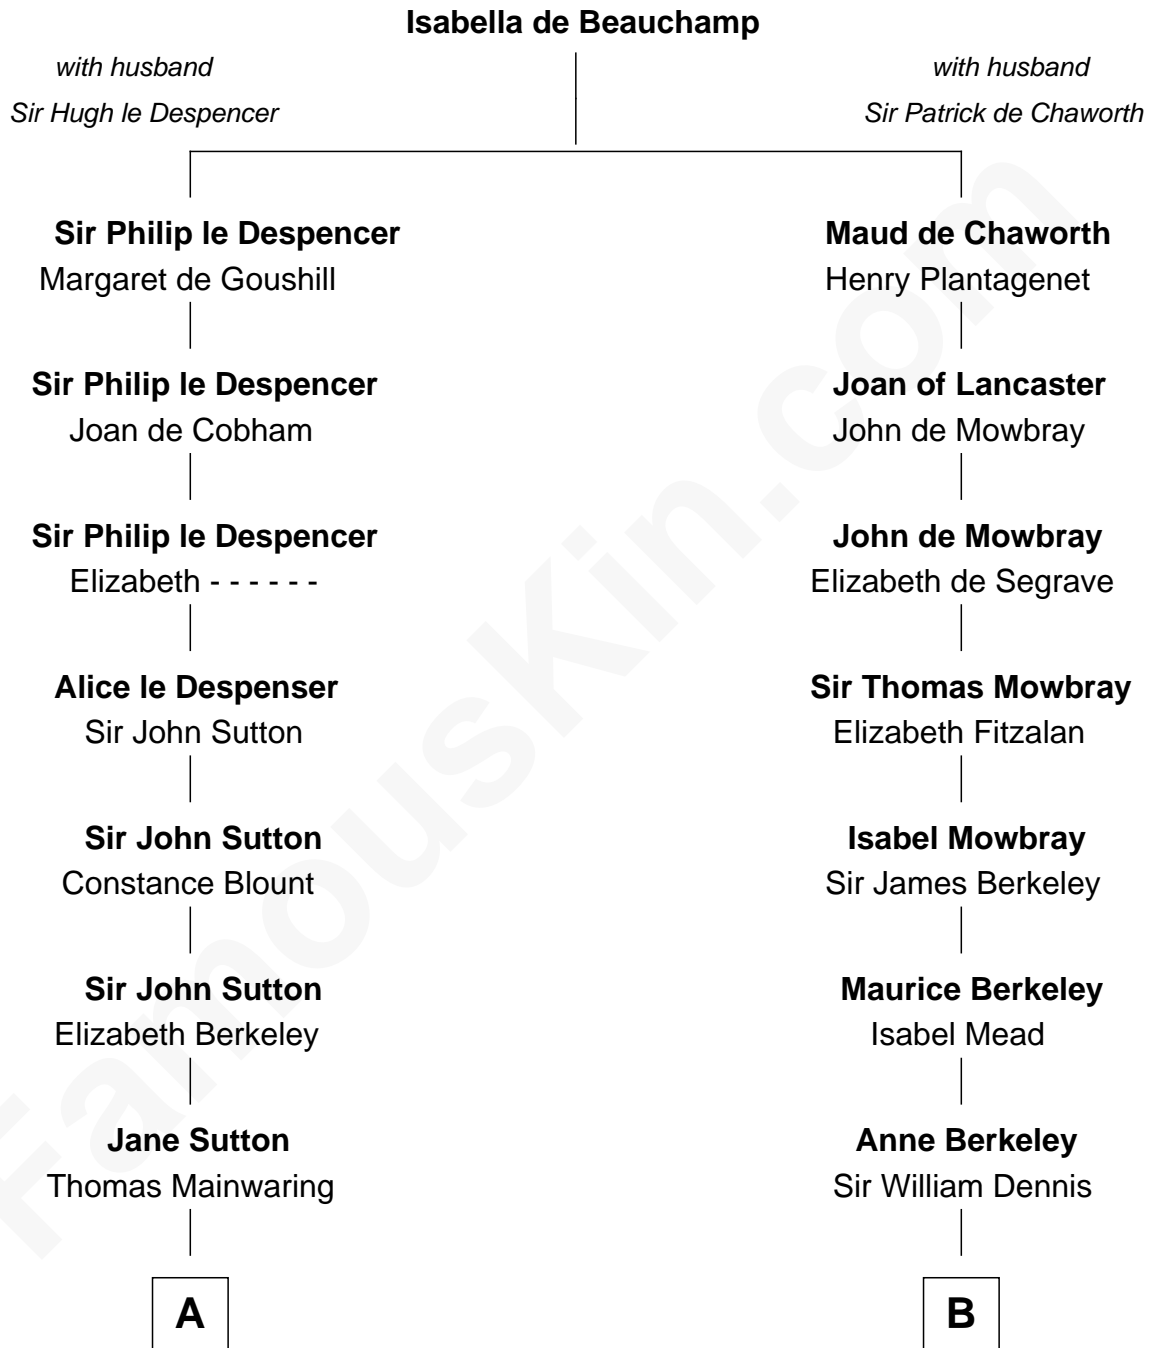

FamousKin.com Relationship Chart of

Illeana Douglas

TV and Movie Actress

19th cousin 2 times removed of

Jack London

Author of "The Call of the Wild"

C

Emma Jane Douglas
Col. George Taliaferro Shackelford

Lena Priscilla Shackelford
Edouard Gregory Hesselberg

Melvyn Edouard Hesselberg
Rosalind Hightower

Gregory Hesselberg
Joan Georgescu

Illeana Douglas
TV and Movie Actress

D

Marshall Daniel Wellman
Eleanor Garrett Jones