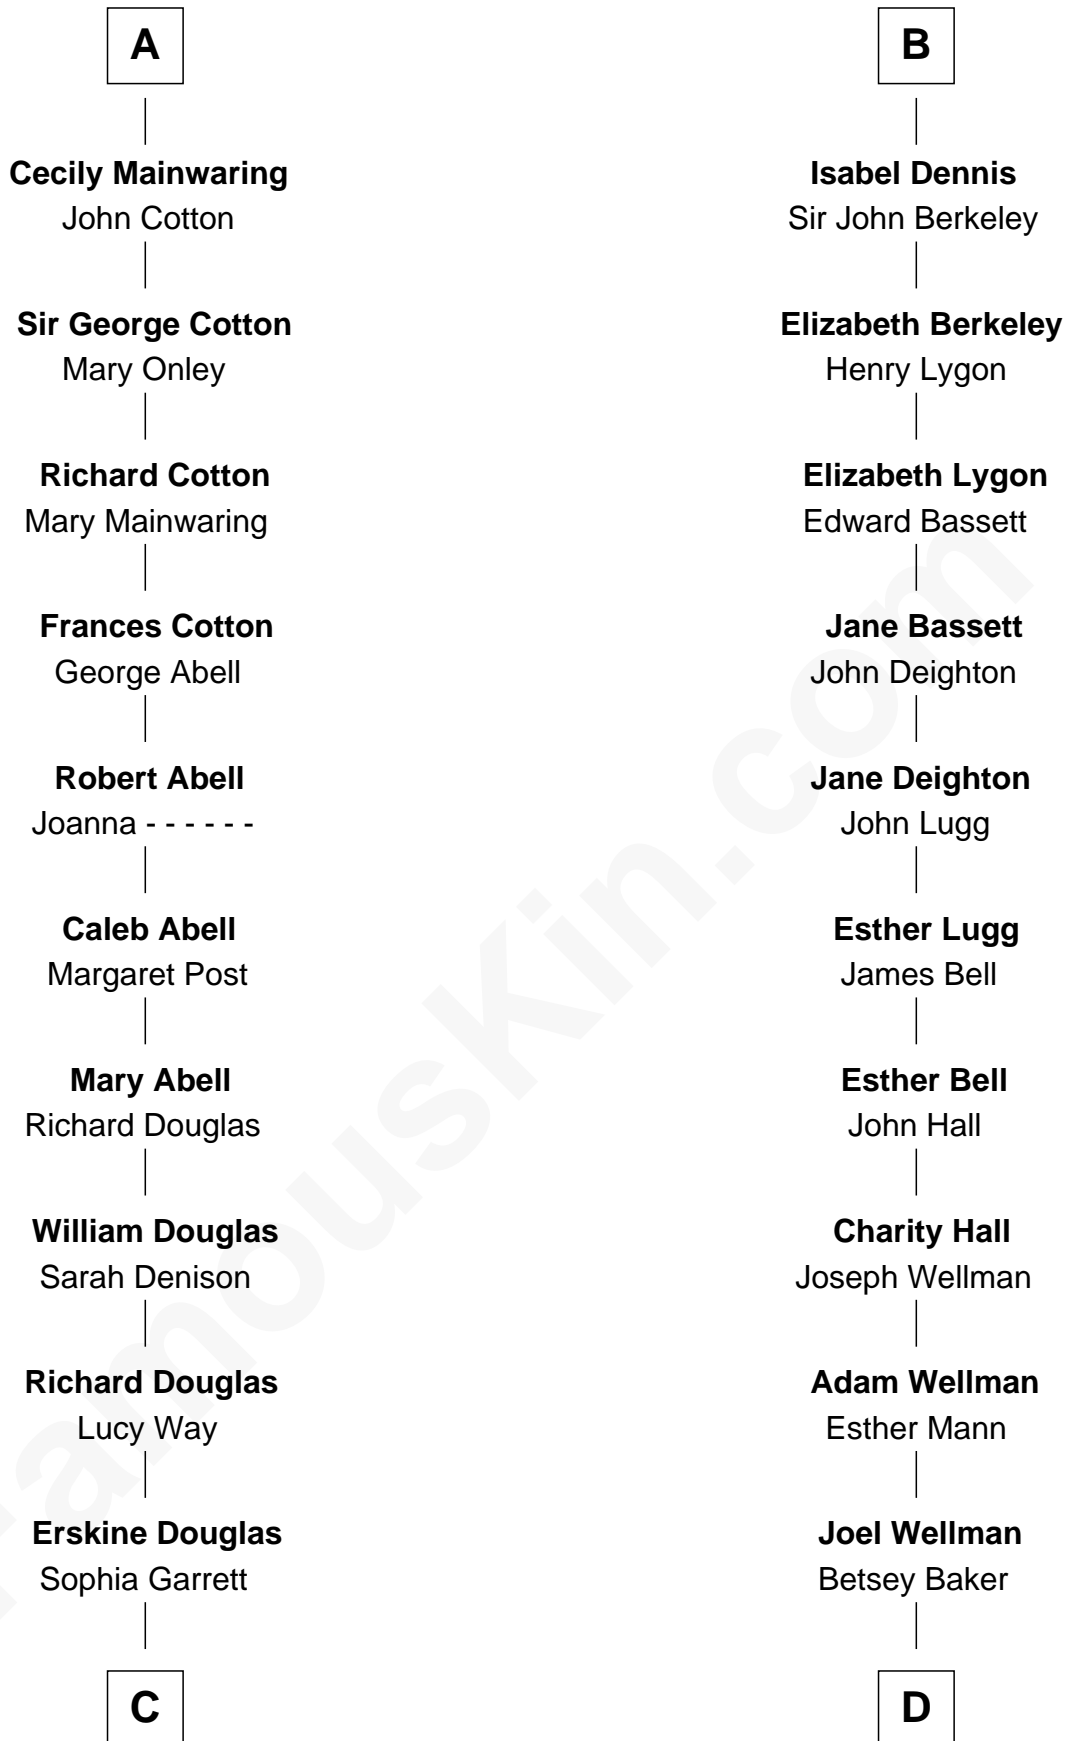

FamousKin.com Relationship Chart of

Illeana Douglas

TV and Movie Actress

19th cousin 2 times removed of

Jack London

Author of "The Call of the Wild"

C

Emma Jane Douglas
Col. George Taliaferro Shackelford

Lena Priscilla Shackelford
Edouard Gregory Hesselberg

Melvyn Edouard Hesselberg
Rosalind Hightower

Gregory Hesselberg
Joan Georgescu

Illeana Douglas
TV and Movie Actress

D

Marshall Daniel Wellman
Eleanor Garrett Jones