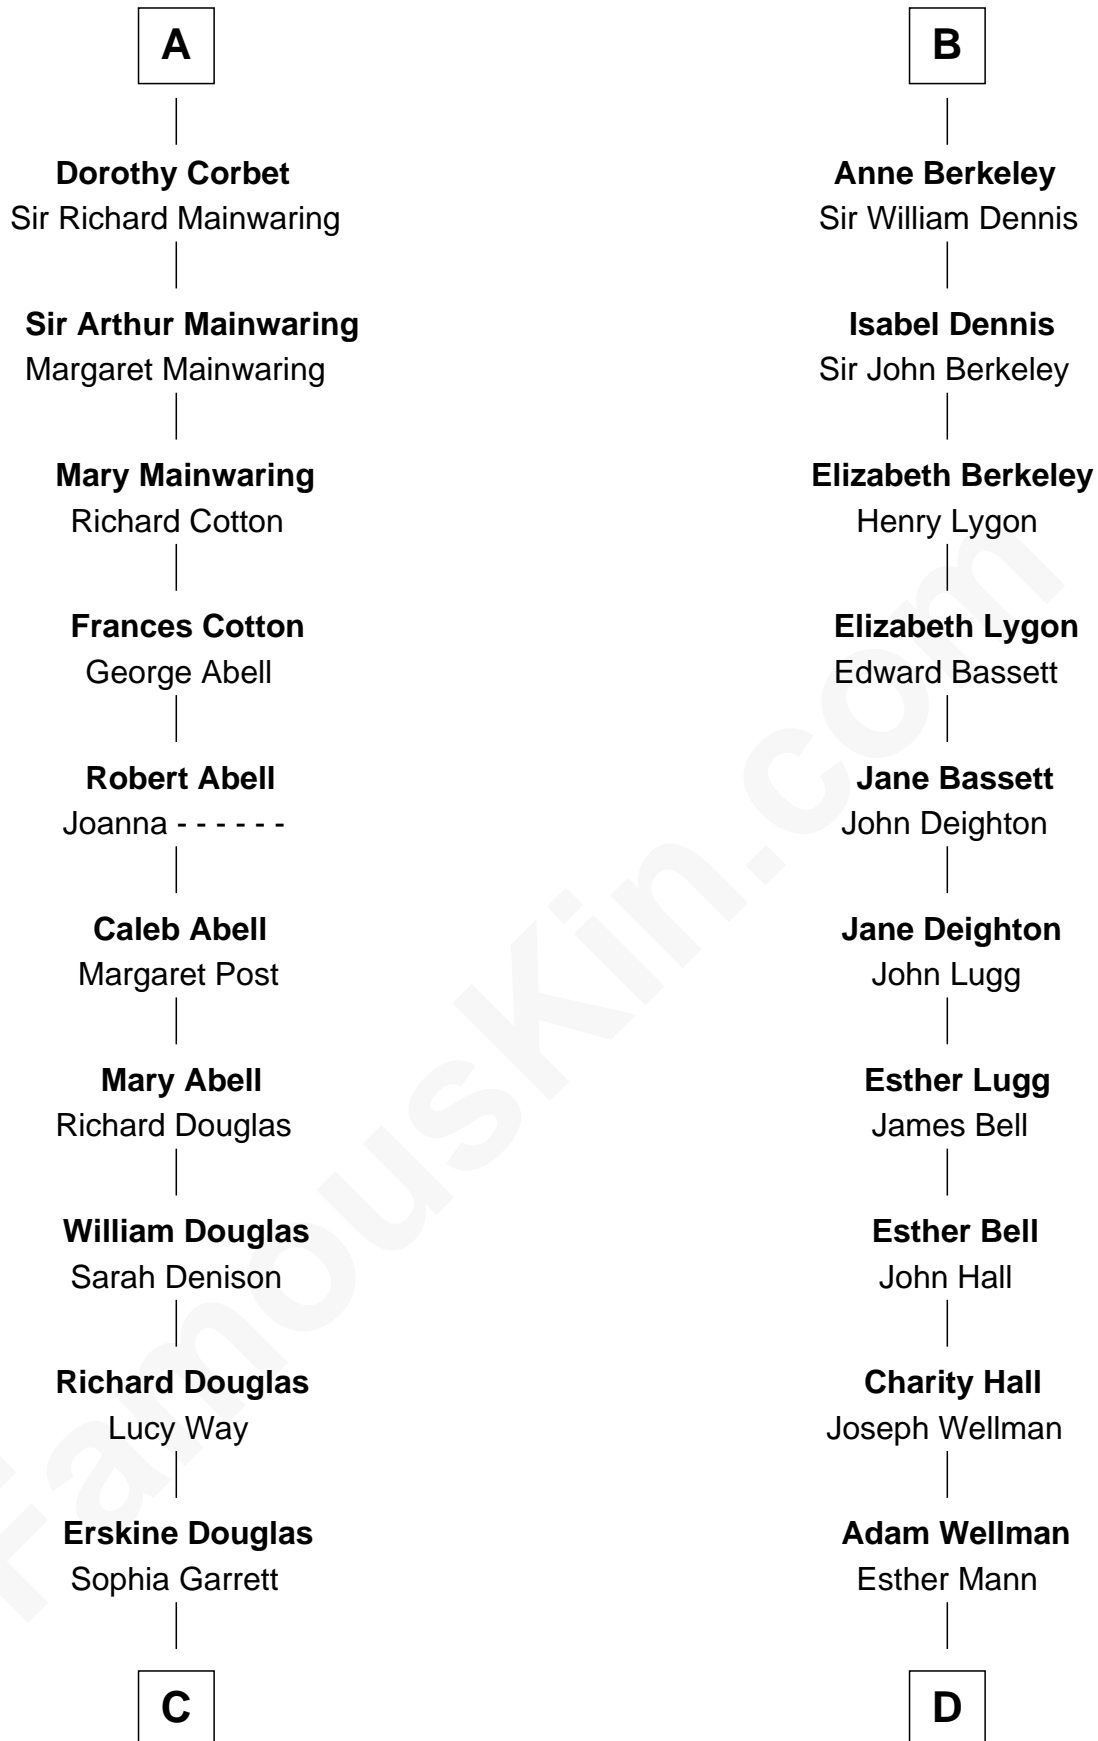

FamousKin.com Relationship Chart of

Ileana Douglas

TV and Movie Actress

20th cousin 1 time removed of

Jack London

Author of "The Call of the Wild"

C

Emma Jane Douglas
Col. George Taliaferro Shackelford

Lena Priscilla Shackelford
Edouard Gregory Hesselberg

Melvyn Edouard Hesselberg
Rosalind Hightower

Gregory Hesselberg
Joan Georgescu

Illeana Douglas
TV and Movie Actress

D

Joel Wellman
Betsey Baker

Marshall Daniel Wellman
Eleanor Garrett Jones