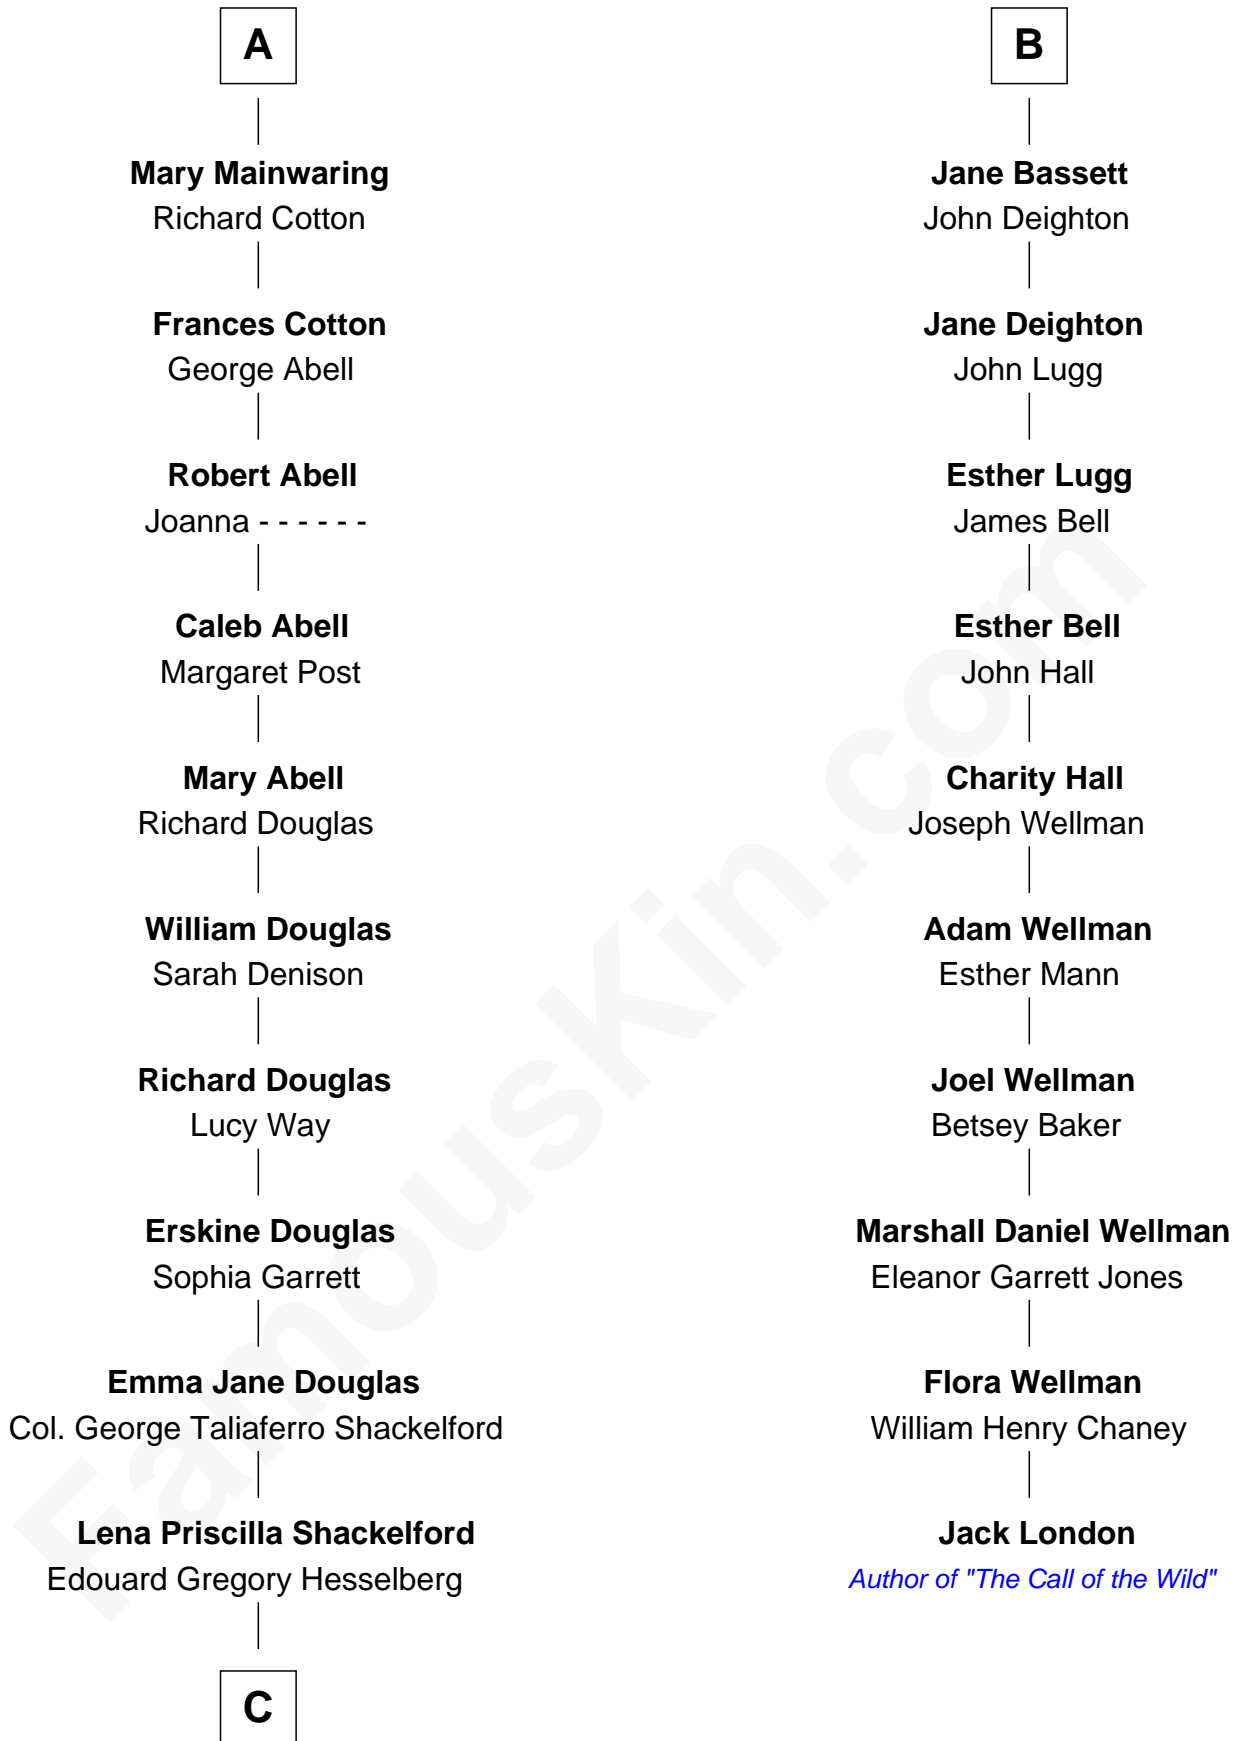

FamousKin.com Relationship Chart of

Illeana Douglas

TV and Movie Actress

16th cousin 3 times removed of

Jack London

Author of "The Call of the Wild"

Sir Richard Fitzalan

Elizabeth de Bohun

C

—
Melvyn Edouard Hesselberg

Rosalind Hightower

—
Gregory Hesselberg

Joan Georgescu

—
Illeana Douglas

TV and Movie Actress

FamousKin.com