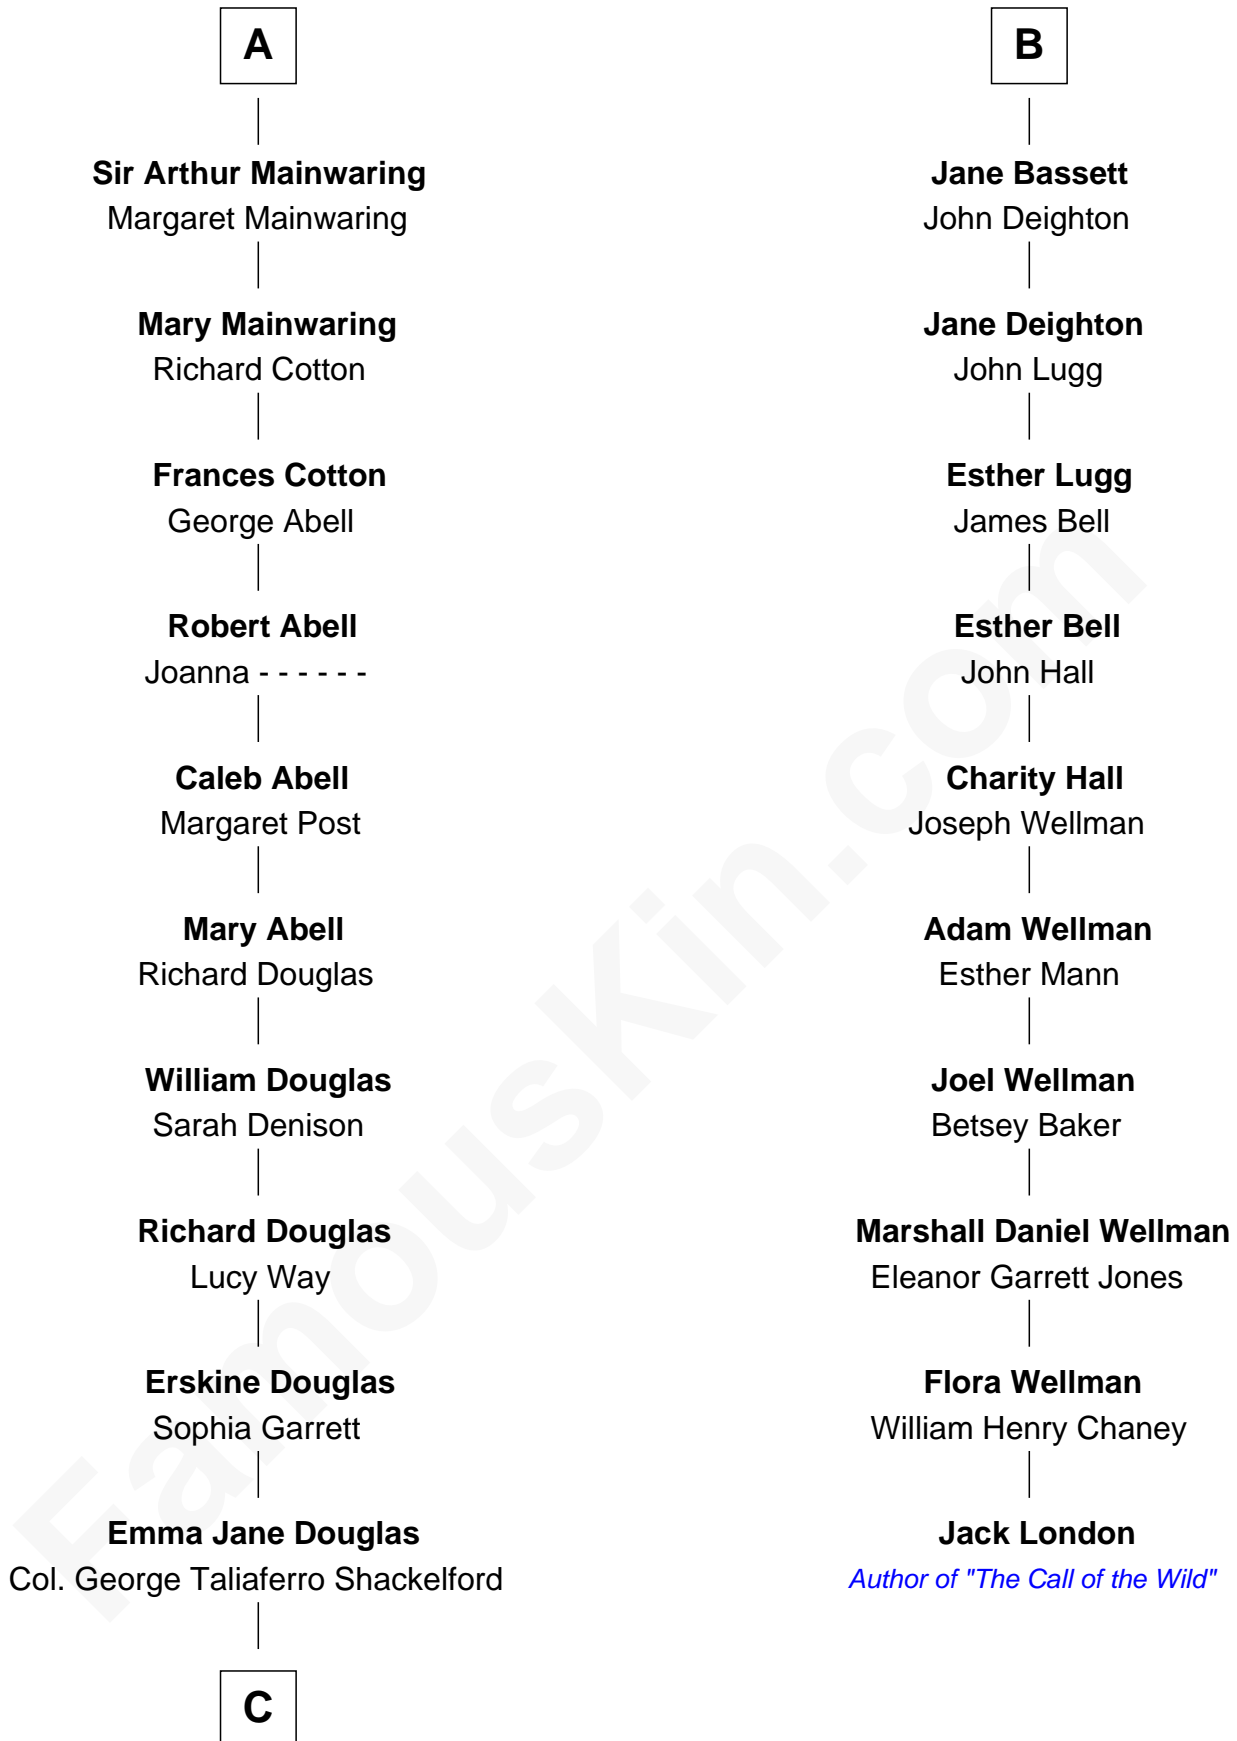

FamousKin.com

Relationship Chart of

Illeana Douglas

TV and Movie Actress

16th cousin 4 times removed of

Jack London

Author of "The Call of the Wild"

C

—
Lena Priscilla Shackelford
Edouard Gregory Hesselberg

—
Melvyn Edouard Hesselberg
Rosalind Hightower

—
Gregory Hesselberg
Joan Georgescu

—
Illeana Douglas
TV and Movie Actress

FamousKin.com