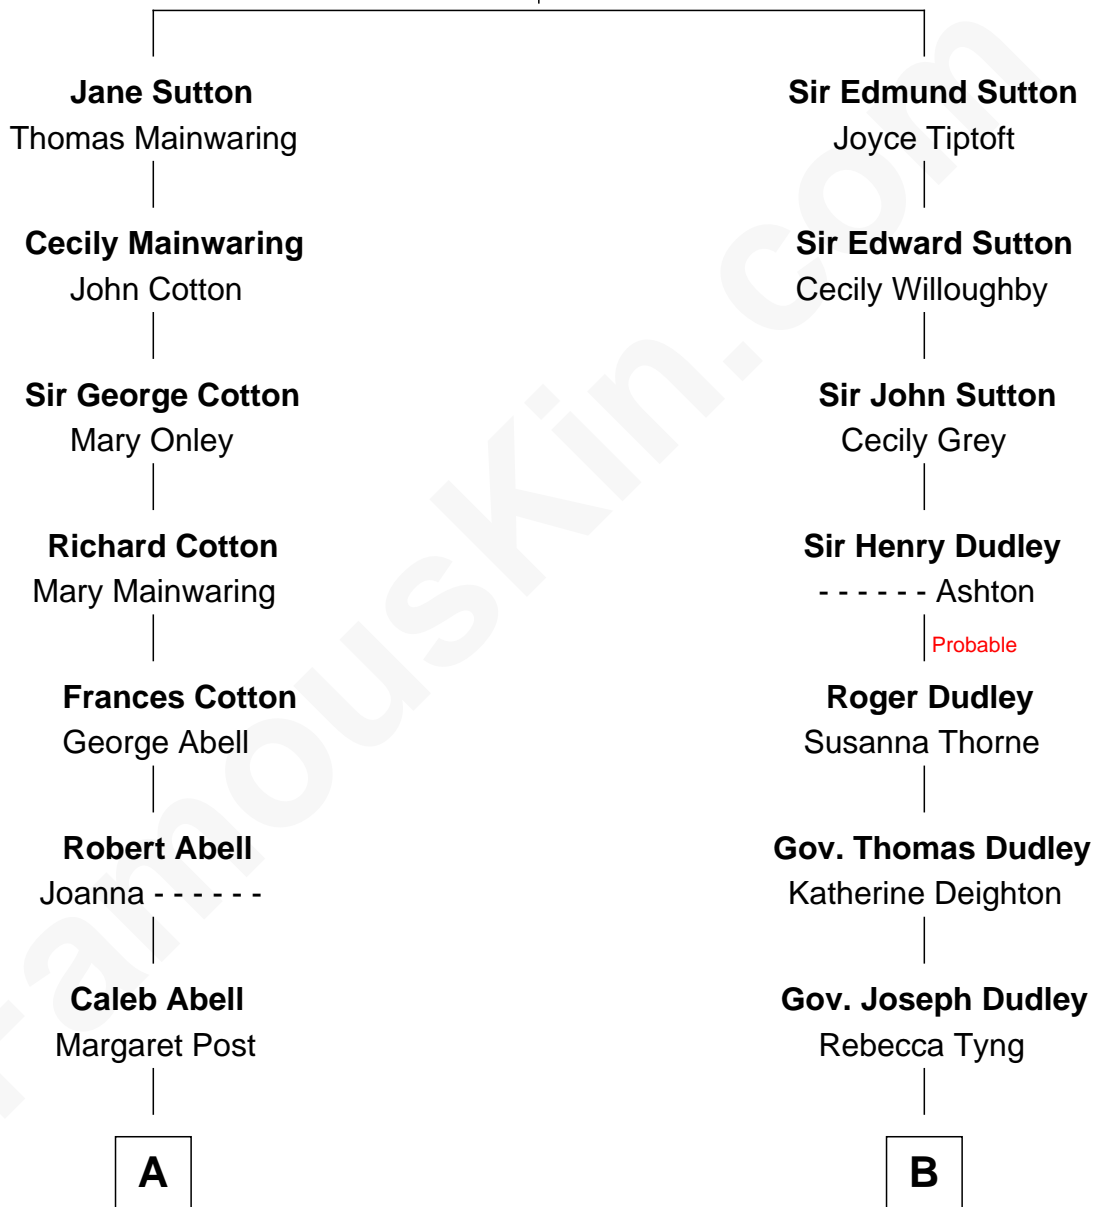

# FamousKin.com Relationship Chart of

**Illeana Douglas**

*TV and Movie Actress*

14th cousin 1 time removed of

**John Kerry**

*68th U.S. Secretary of State*

**Sir John Sutton**  
Elizabeth Berkeley

**A**

**Mary Abell**

Richard Douglas

**William Douglas**

Sarah Denison

**Richard Douglas**

Lucy Way

**Erskine Douglas**

Sophia Garrett

**Emma Jane Douglas**

Col. George Taliaferro Shackelford

**Lena Priscilla Shackelford**

Edouard Gregory Hesselberg

**Melvyn Edouard Hesselberg**

Rosalind Hightower

**Gregory Hesselberg**

Joan Georgescu