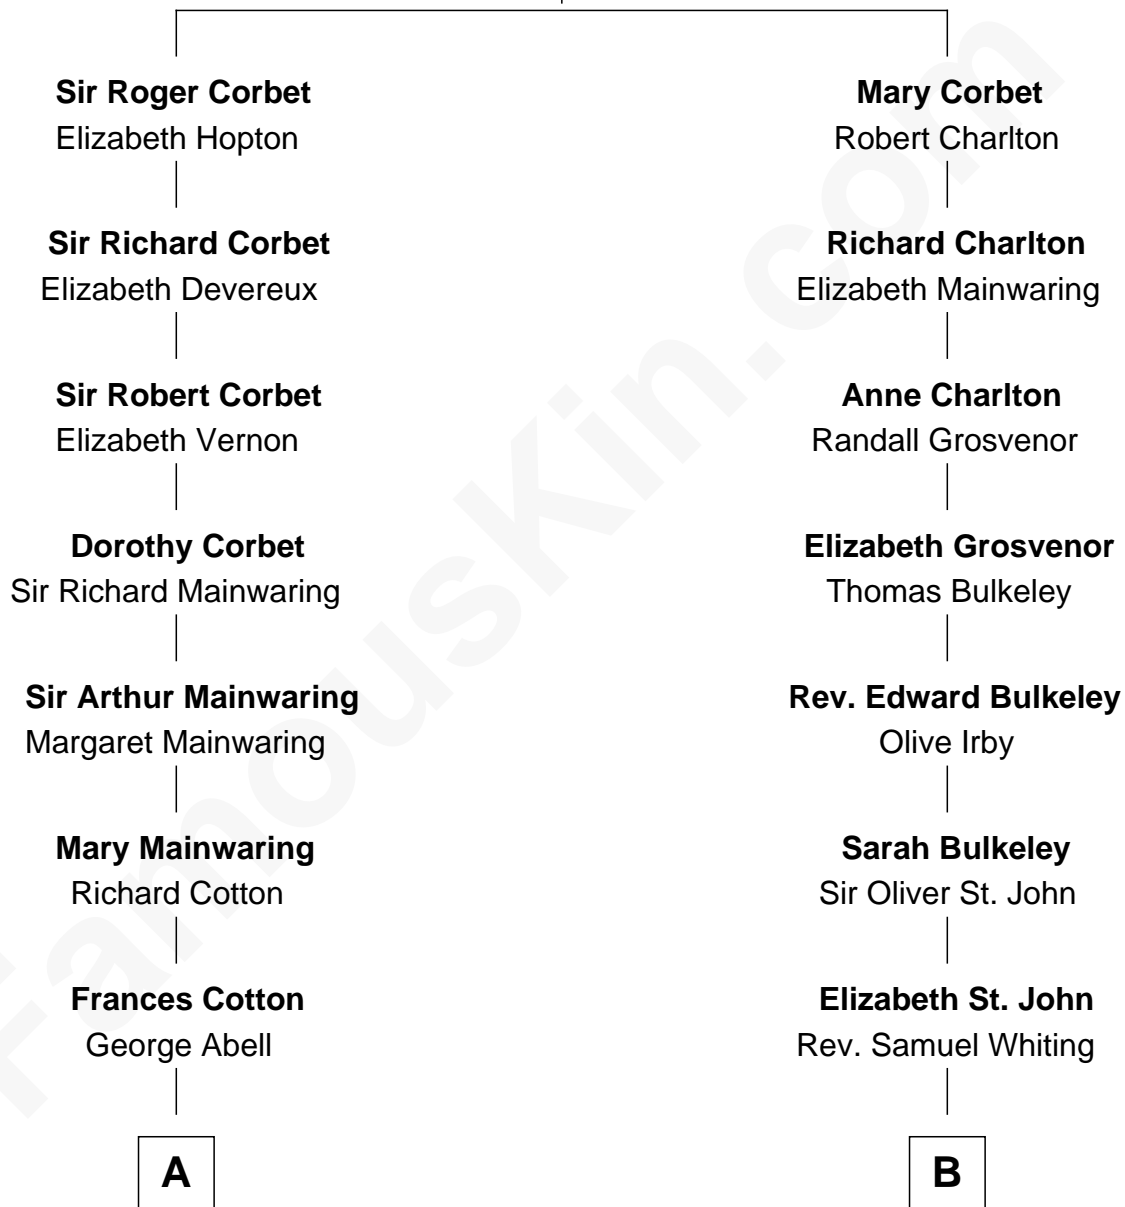

# FamousKin.com Relationship Chart of

**Illeana Douglas**

*TV and Movie Actress*

16th cousin 1 time removed of

**John Kerry**

*68th U.S. Secretary of State*

**Sir Robert Corbet**

Margaret - - - - -

**A**

**Robert Abell**  
Joanna - - - - -

**Caleb Abell**  
Margaret Post

**Mary Abell**  
Richard Douglas

**William Douglas**  
Sarah Denison

**Richard Douglas**  
Lucy Way

**Erskine Douglas**  
Sophia Garrett

**Emma Jane Douglas**  
Col. George Taliaferro Shackelford

**Lena Priscilla Shackelford**  
Edouard Gregory Hesselberg

**Melvyn Edouard Hesselberg**  
Rosalind Hightower

**Gregory Hesselberg**  
Joan Georgescu