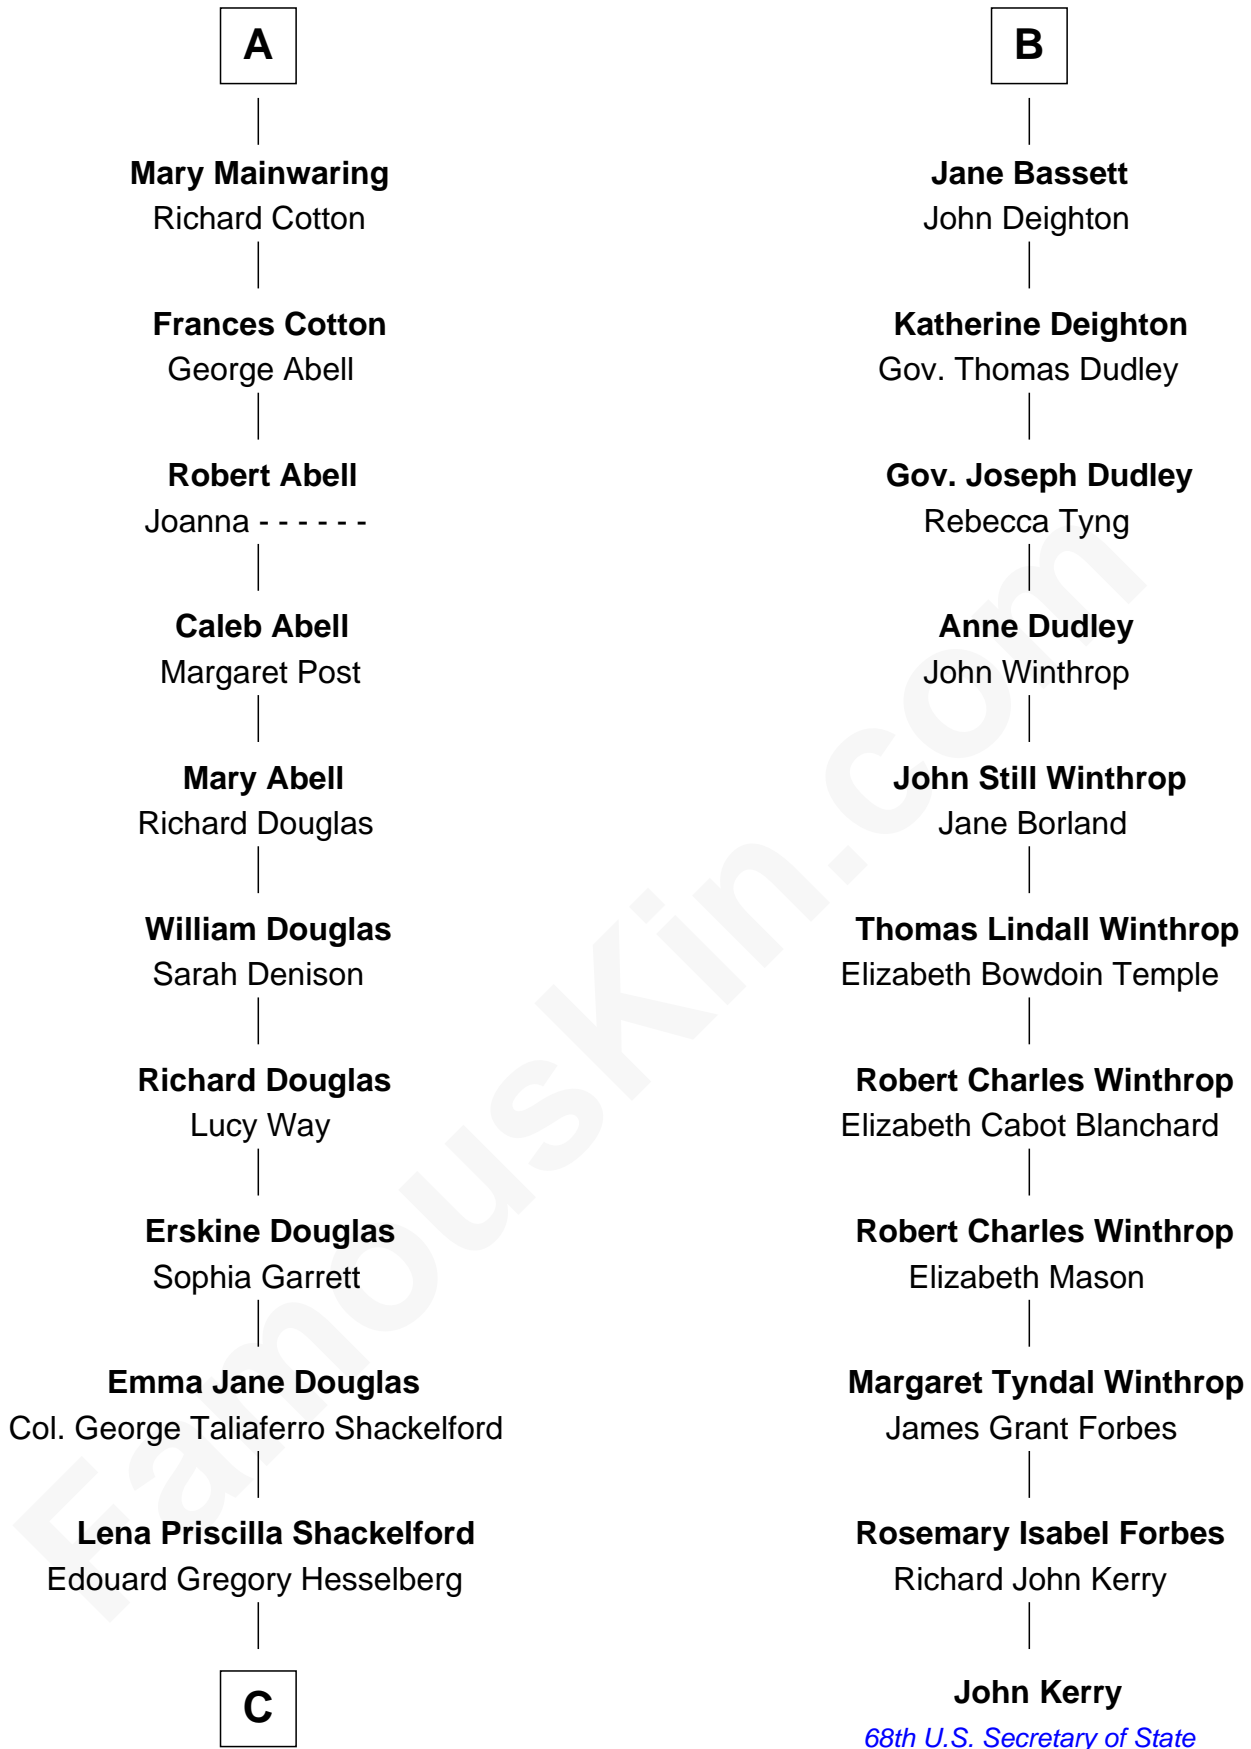

FamousKin.com Relationship Chart of

Illeana Douglas

TV and Movie Actress

17th cousin 2 times removed of

John Kerry

68th U.S. Secretary of State

Sir Richard Fitzalan

Elizabeth de Bohun

C

—
Melvyn Edouard Hesselberg

Rosalind Hightower

—
Gregory Hesselberg

Joan Georgescu

—
Illeana Douglas

TV and Movie Actress

FamousKin.com