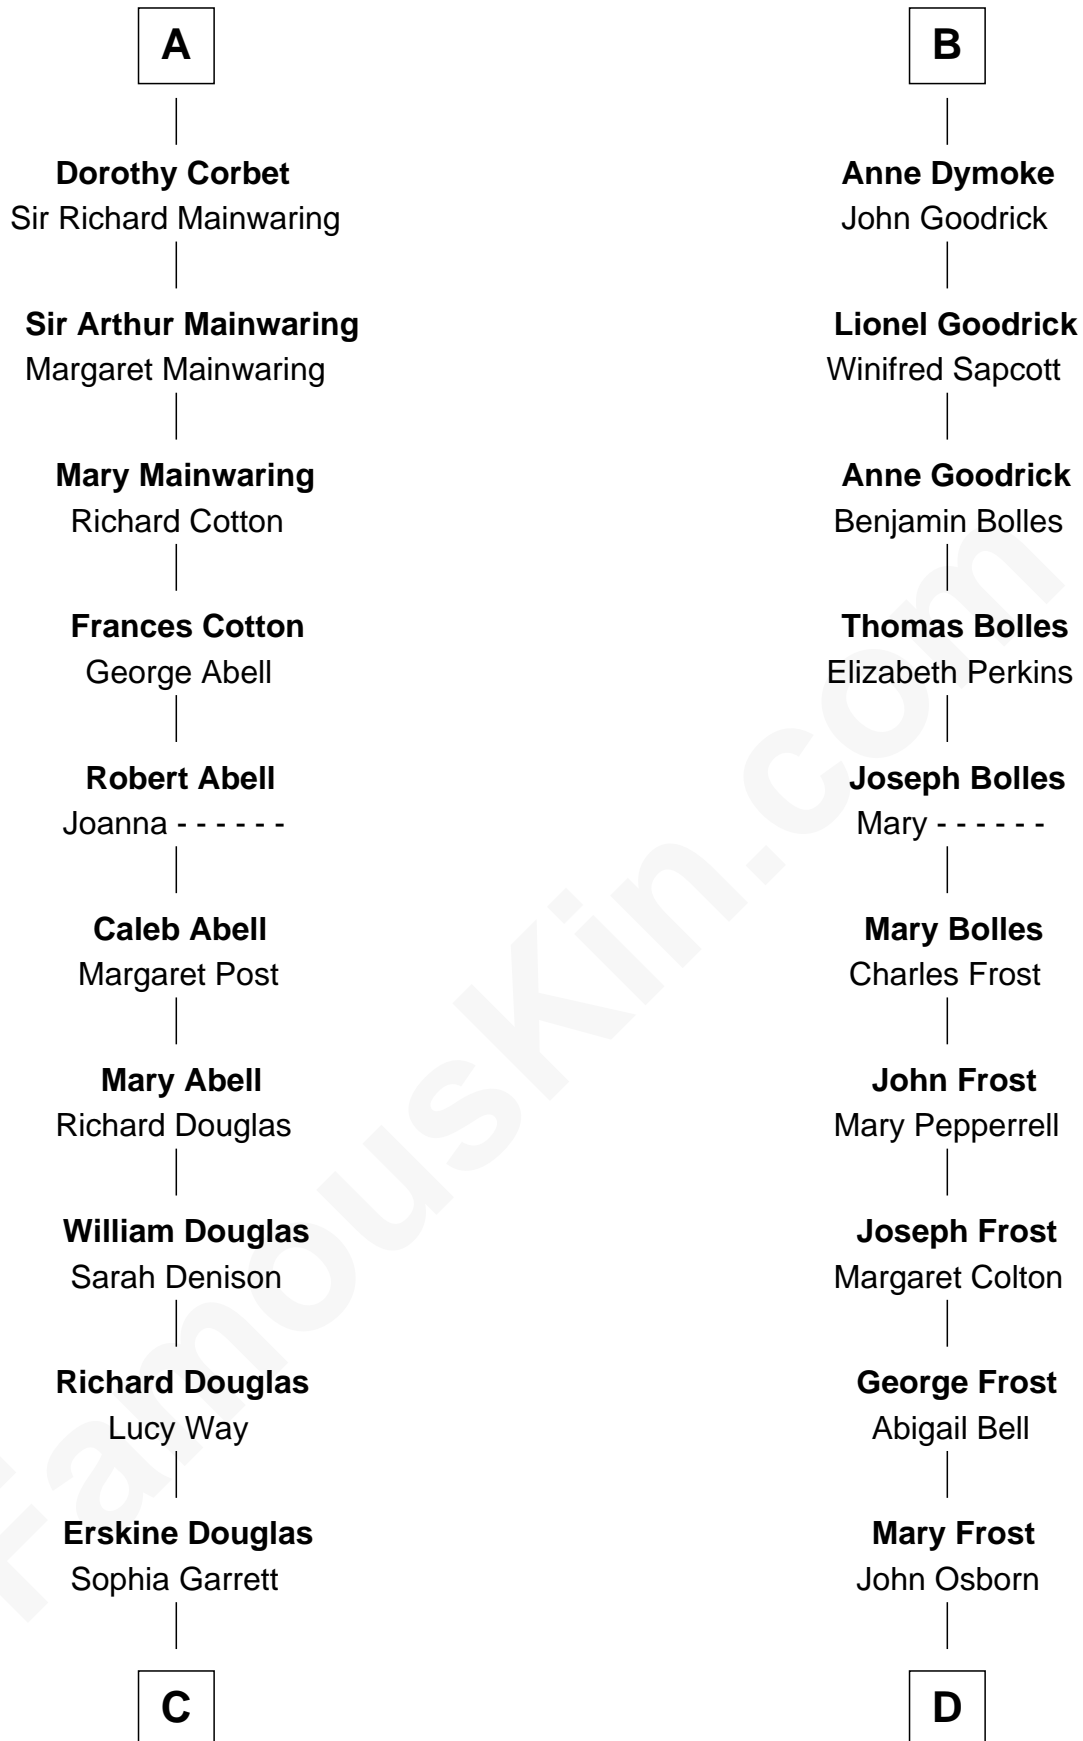

FamousKin.com Relationship Chart of

Illeana Douglas

TV and Movie Actress

21st cousin of

Lucille Ball

TV Actress - "I Love Lucy"

Henry Plantagenet

Maud de Chaworth

C

Emma Jane Douglas
Col. George Taliaferro Shackelford

Lena Priscilla Shackelford
Edouard Gregory Hesselberg

Melvyn Edouard Hesselberg
Rosalind Hightower

Gregory Hesselberg
Joan Georgescu

Illeana Douglas
TV and Movie Actress