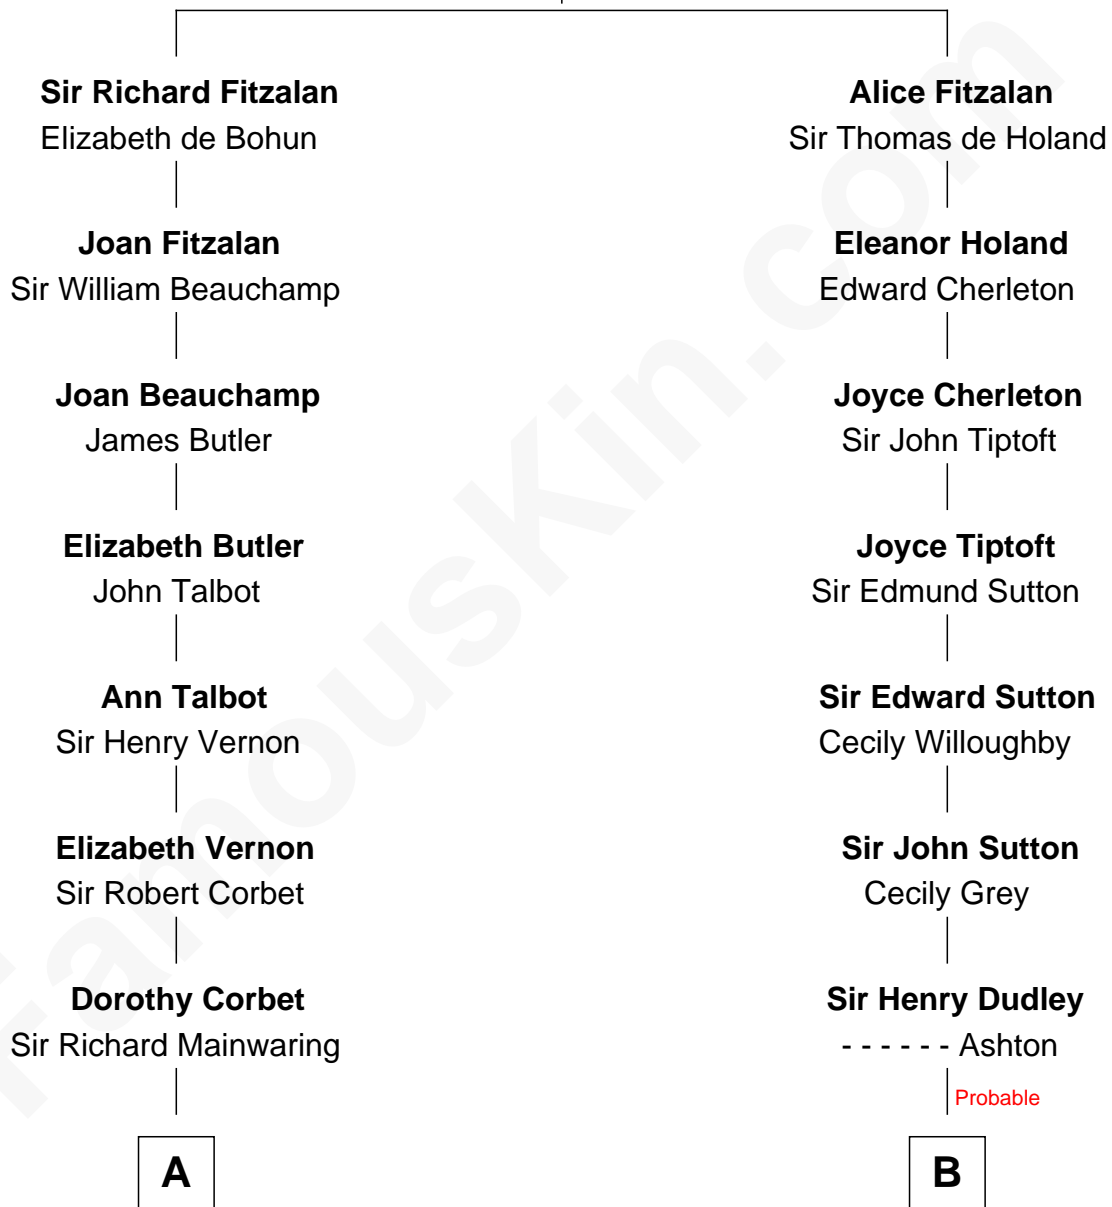

# FamousKin.com Relationship Chart of

**Illeana Douglas**

*TV and Movie Actress*

16th cousin 4 times removed of

**John Brown**

*American Abolitionist*

**Richard Fitzalan**  
Eleanor Plantagenet

**C**

—  
**Lena Priscilla Shackelford**  
Edouard Gregory Hesselberg

—  
**Melvyn Edouard Hesselberg**  
Rosalind Hightower

—  
**Gregory Hesselberg**  
Joan Georgescu

—  
**Illeana Douglas**  
*TV and Movie Actress*