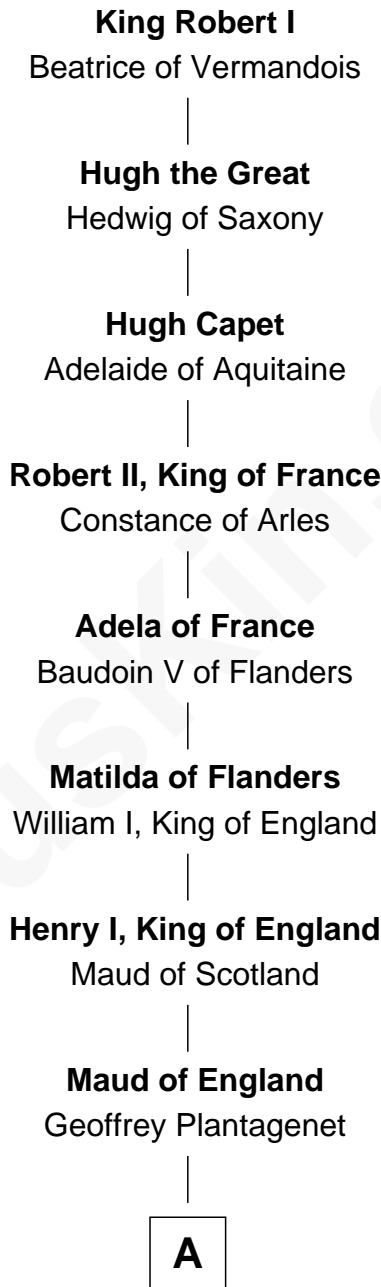

FamousKin.com Relationship Chart of

Ileana Douglas

TV and Movie Actress

30th Great-granddaughter of

King Robert I

King of France

A

Henry II, King of England

Eleanor of Aquitaine

John, King of England

----- De Warenne

Sir Richard FitzRoy

Rose de Dover

Isabel de Dover

Sir Maurice de Berkeley

Sir Thomas de Berkeley