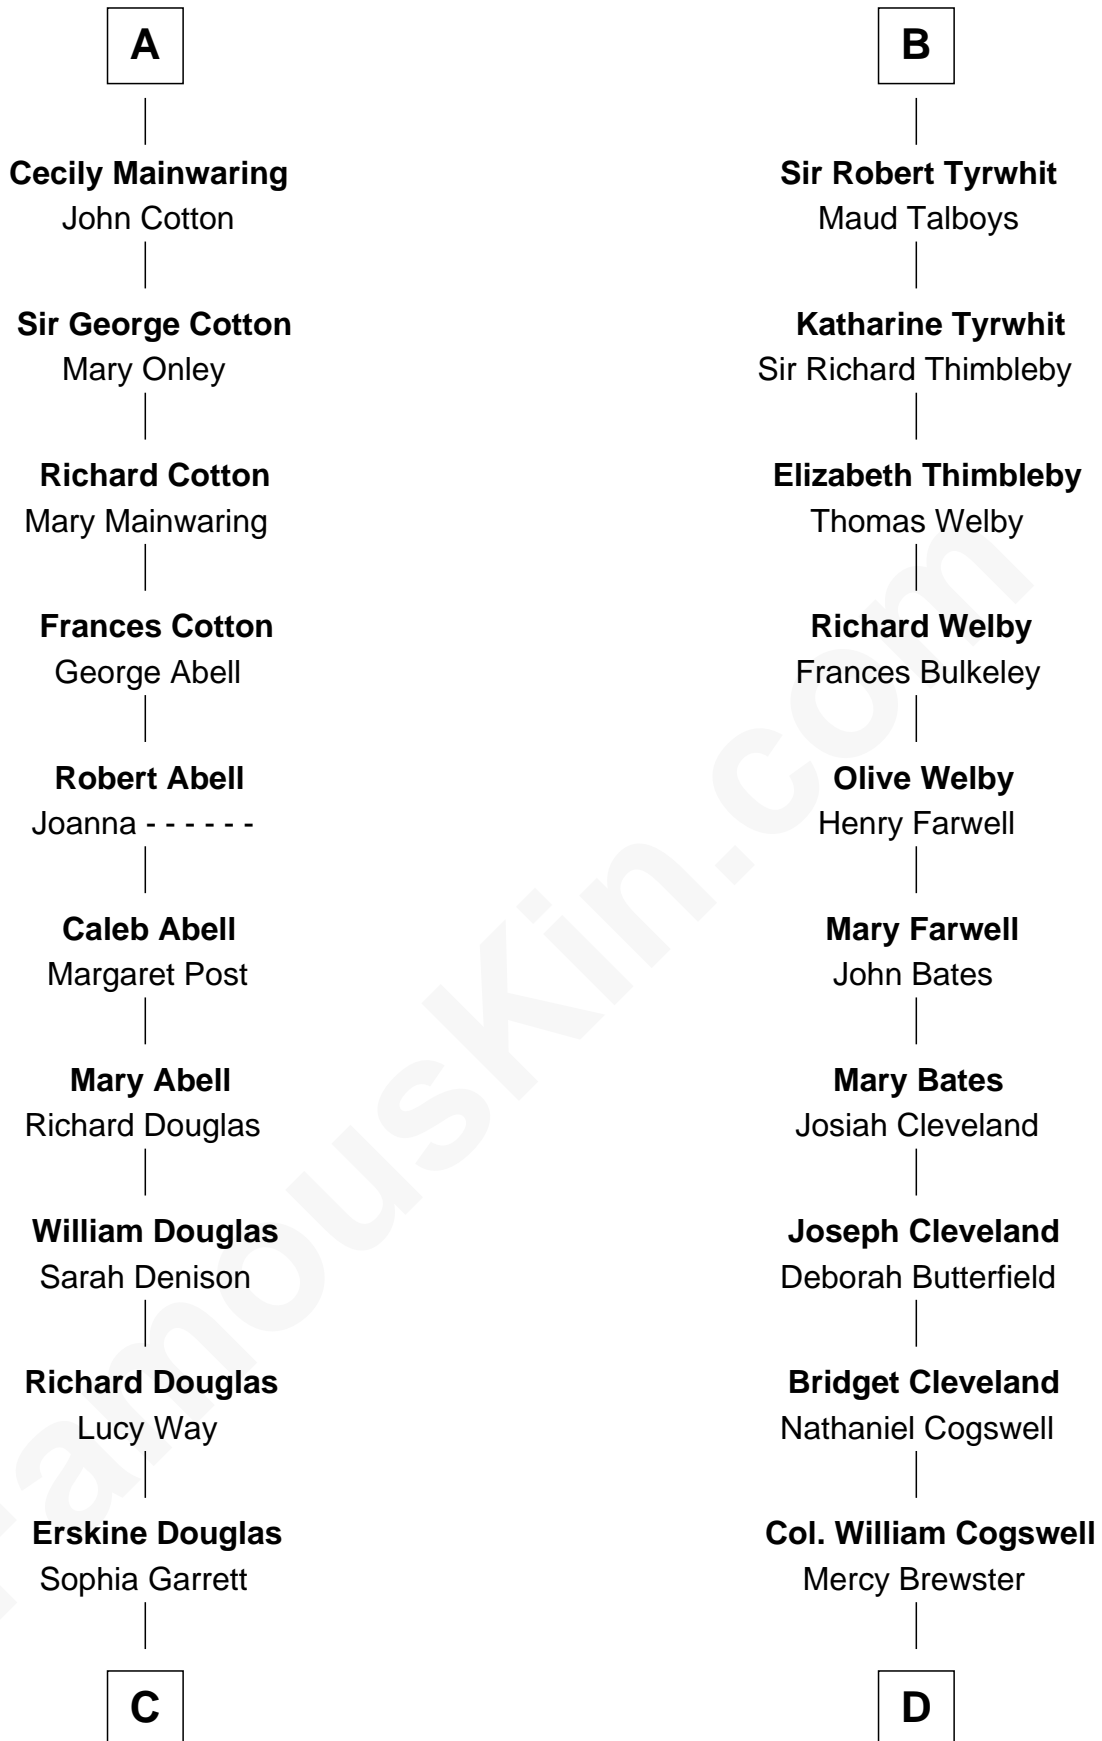

FamousKin.com Relationship Chart of

Ileana Douglas

TV and Movie Actress

21st cousin of

Thomas Pynchon

American Novelist

Sir Ralph de Goushill

Hawise FitzWarin

Sir Roger Wentworth

Agnes Wentworth

Sir Robert Constable

Anne Constable

William Tyrwhit

B

C

Emma Jane Douglas
Col. George Taliaferro Shackelford

Lena Priscilla Shackelford
Edouard Gregory Hesselberg

Melvyn Edouard Hesselberg
Rosalind Hightower

Gregory Hesselberg
Joan Georgescu

Illeana Douglas
TV and Movie Actress

D

Dr. William Henry Cogswell
Lucretia Anne Payne