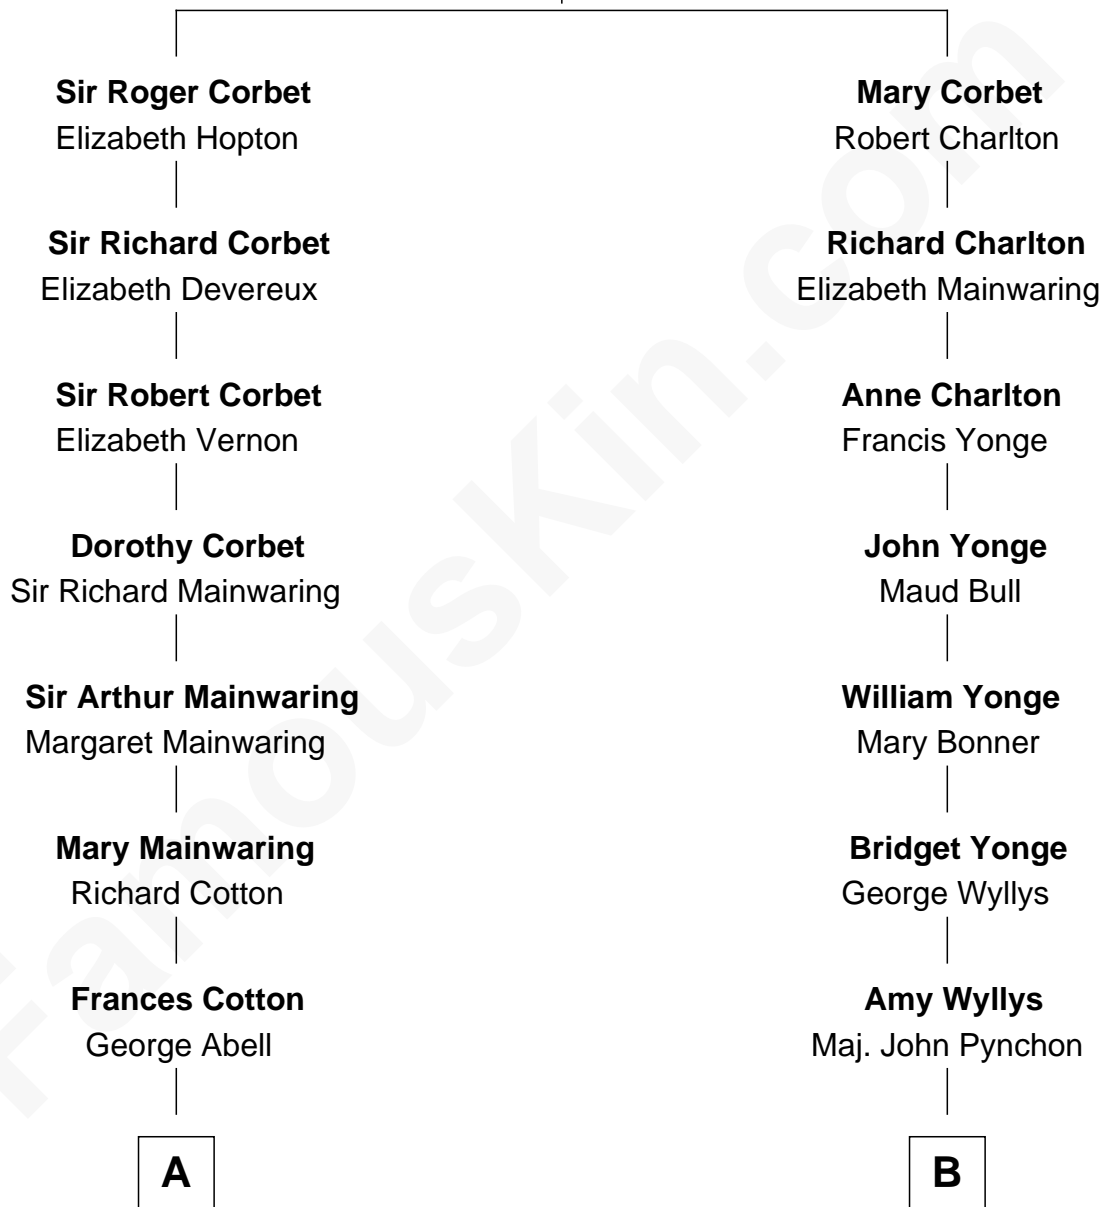

FamousKin.com Relationship Chart of

Ileana Douglas

TV and Movie Actress

15th cousin 2 times removed of

Thomas Pynchon

American Novelist

Sir Robert Corbet

Margaret - - - - -

A

Robert Abell
Joanna - - - - -

Caleb Abell
Margaret Post

Mary Abell
Richard Douglas

William Douglas
Sarah Denison

Richard Douglas
Lucy Way

Erskine Douglas
Sophia Garrett

Emma Jane Douglas
Col. George Taliaferro Shackelford