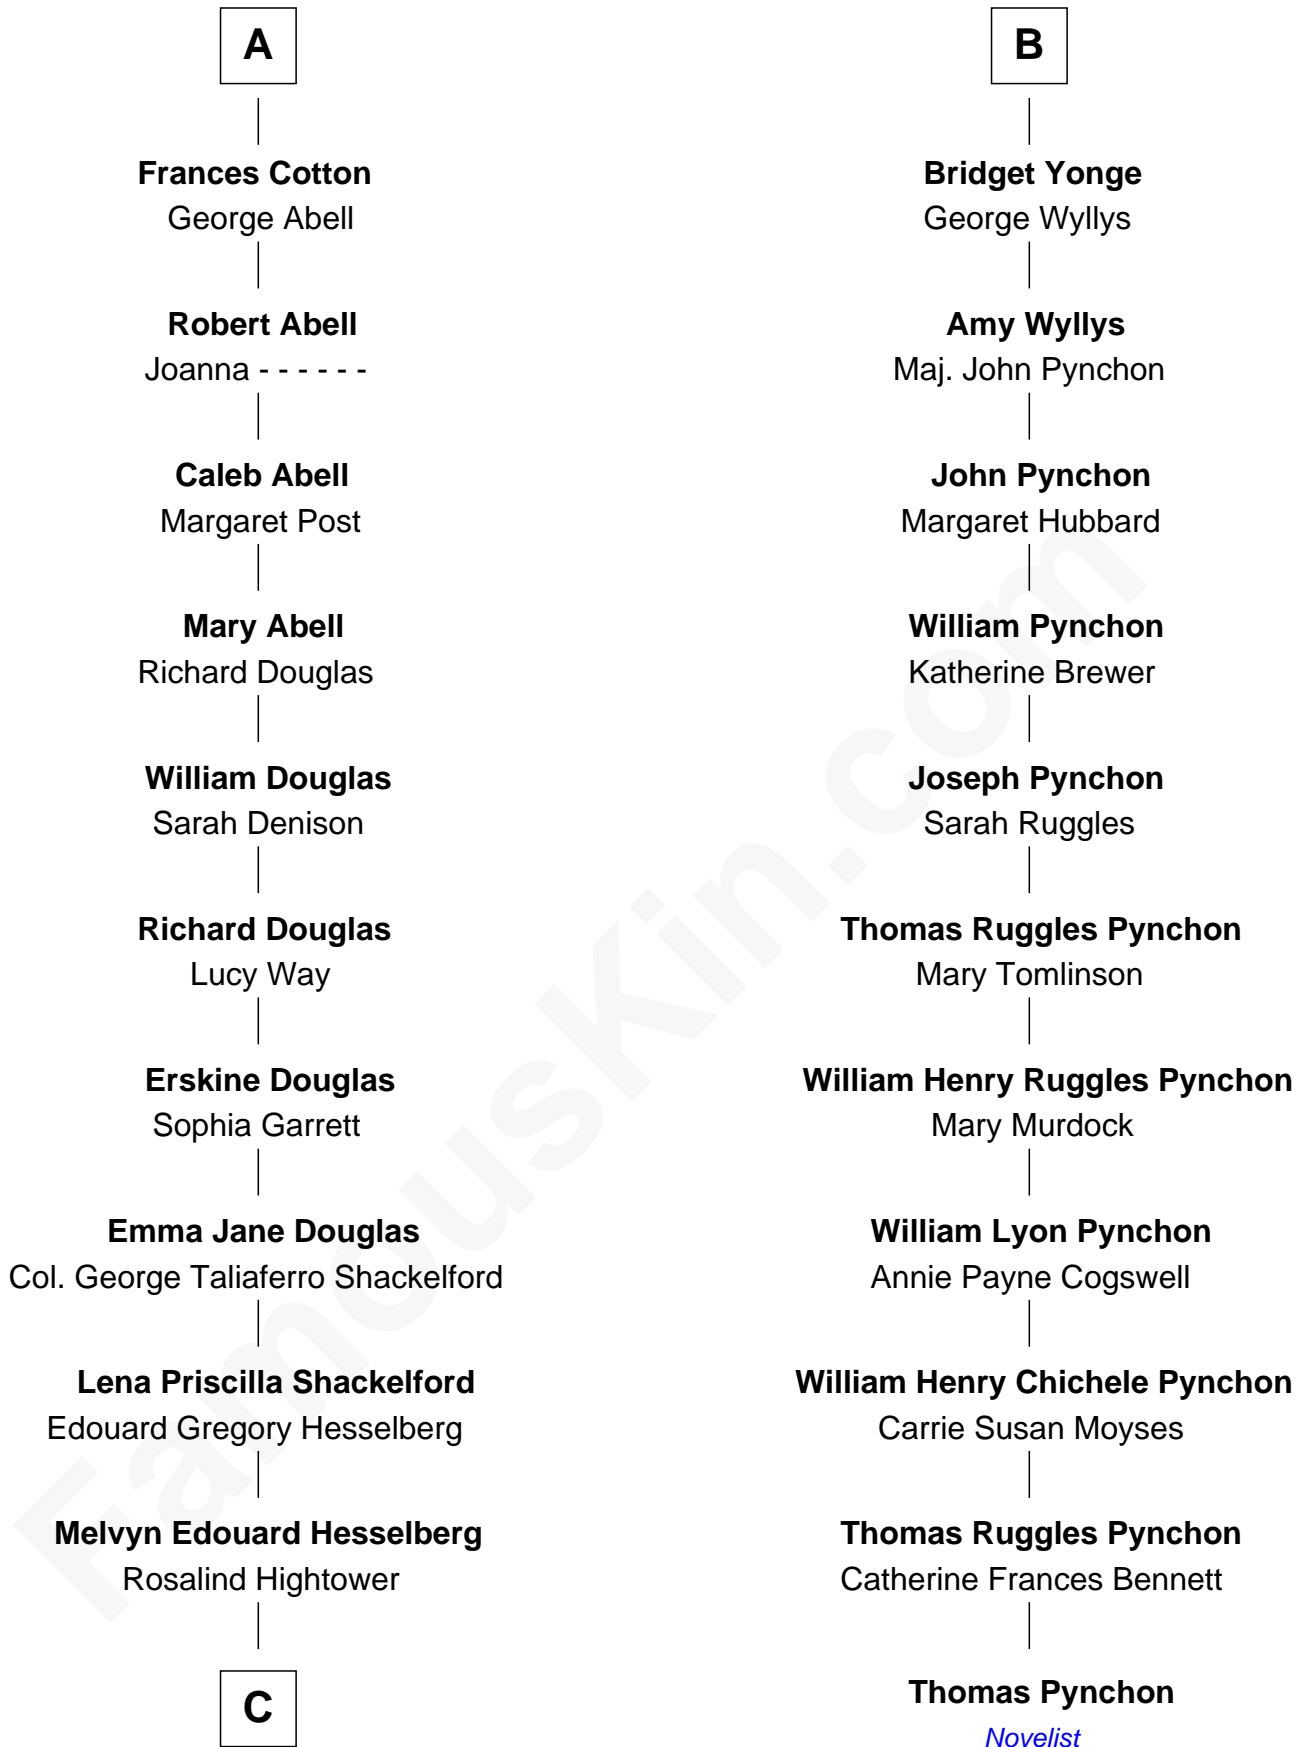

FamousKin.com Relationship Chart of

Ileana Douglas

TV and Movie Actress

17th cousin 1 time removed of

Thomas Pynchon

American Novelist

Sir Edmund Ferrers

Ellen Roche

Dorothy Corbet

Sir Richard Mainwaring

Sir Arthur Mainwaring

Margaret Mainwaring

Mary Mainwaring

Richard Cotton

A

Margaret Ferrers

Sir Christopher Savage

Bridget Savage

Anthony Bonner

Mary Bonner

William Yonge

B

C

Gregory Hesselberg