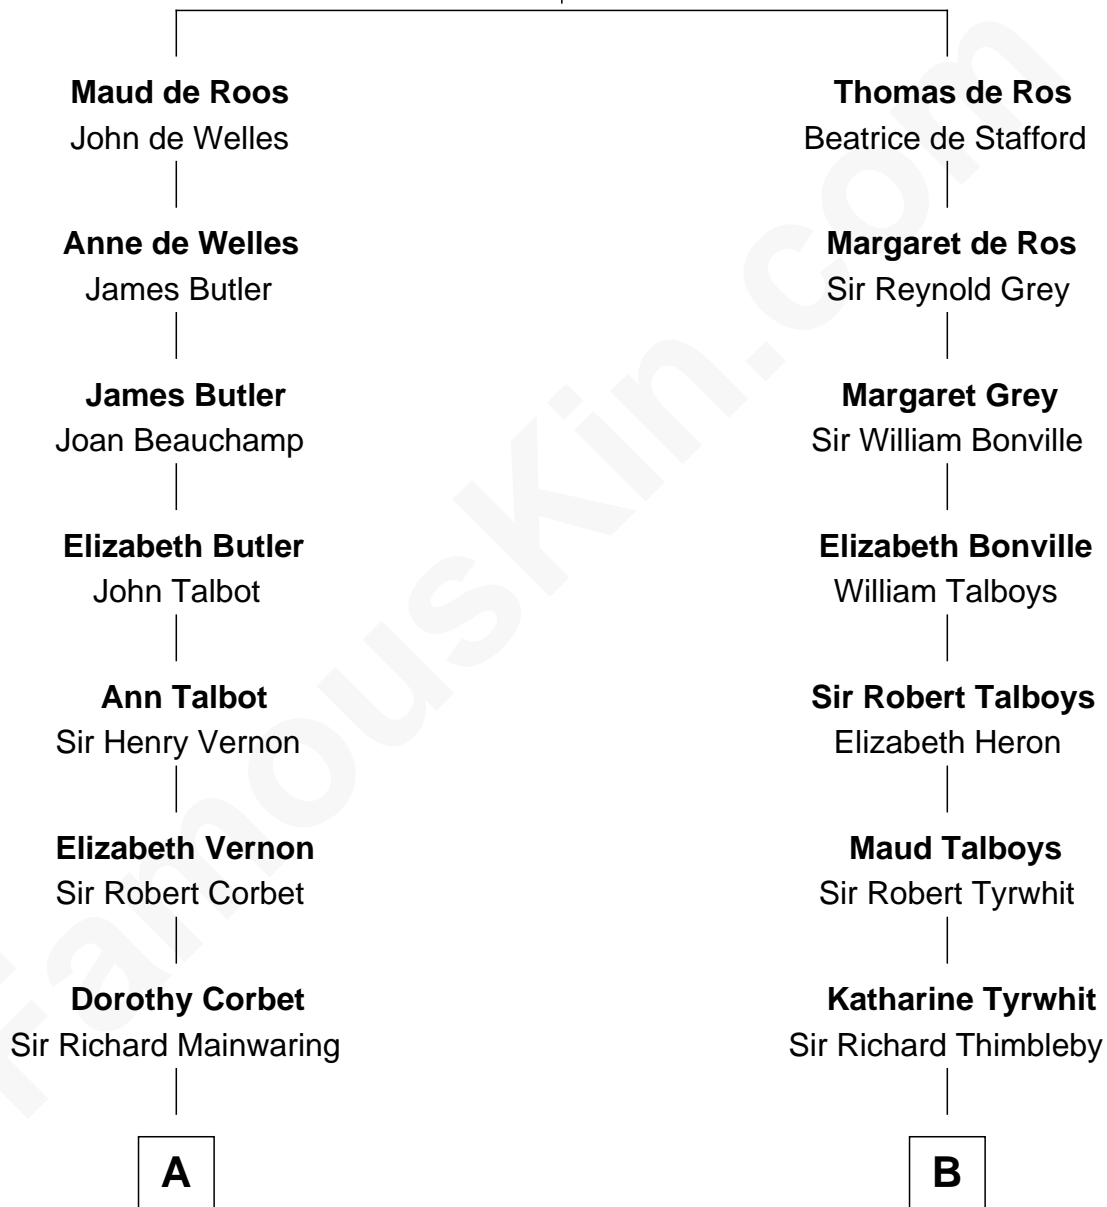

# FamousKin.com Relationship Chart of

**Ileana Douglas**

*TV and Movie Actress*

19th cousin 1 time removed of

**Thomas Pynchon**

*American Novelist*

**Sir William de Ros**  
Margery de Badlesmere

**C**

**Lena Priscilla Shackelford**  
Edouard Gregory Hesselberg

**Melvyn Edouard Hesselberg**  
Rosalind Hightower

**Gregory Hesselberg**  
Joan Georgescu

**Illeana Douglas**  
*TV and Movie Actress*

**D**

**William Henry Chichele Pynchon**  
Carrie Susan Moyses