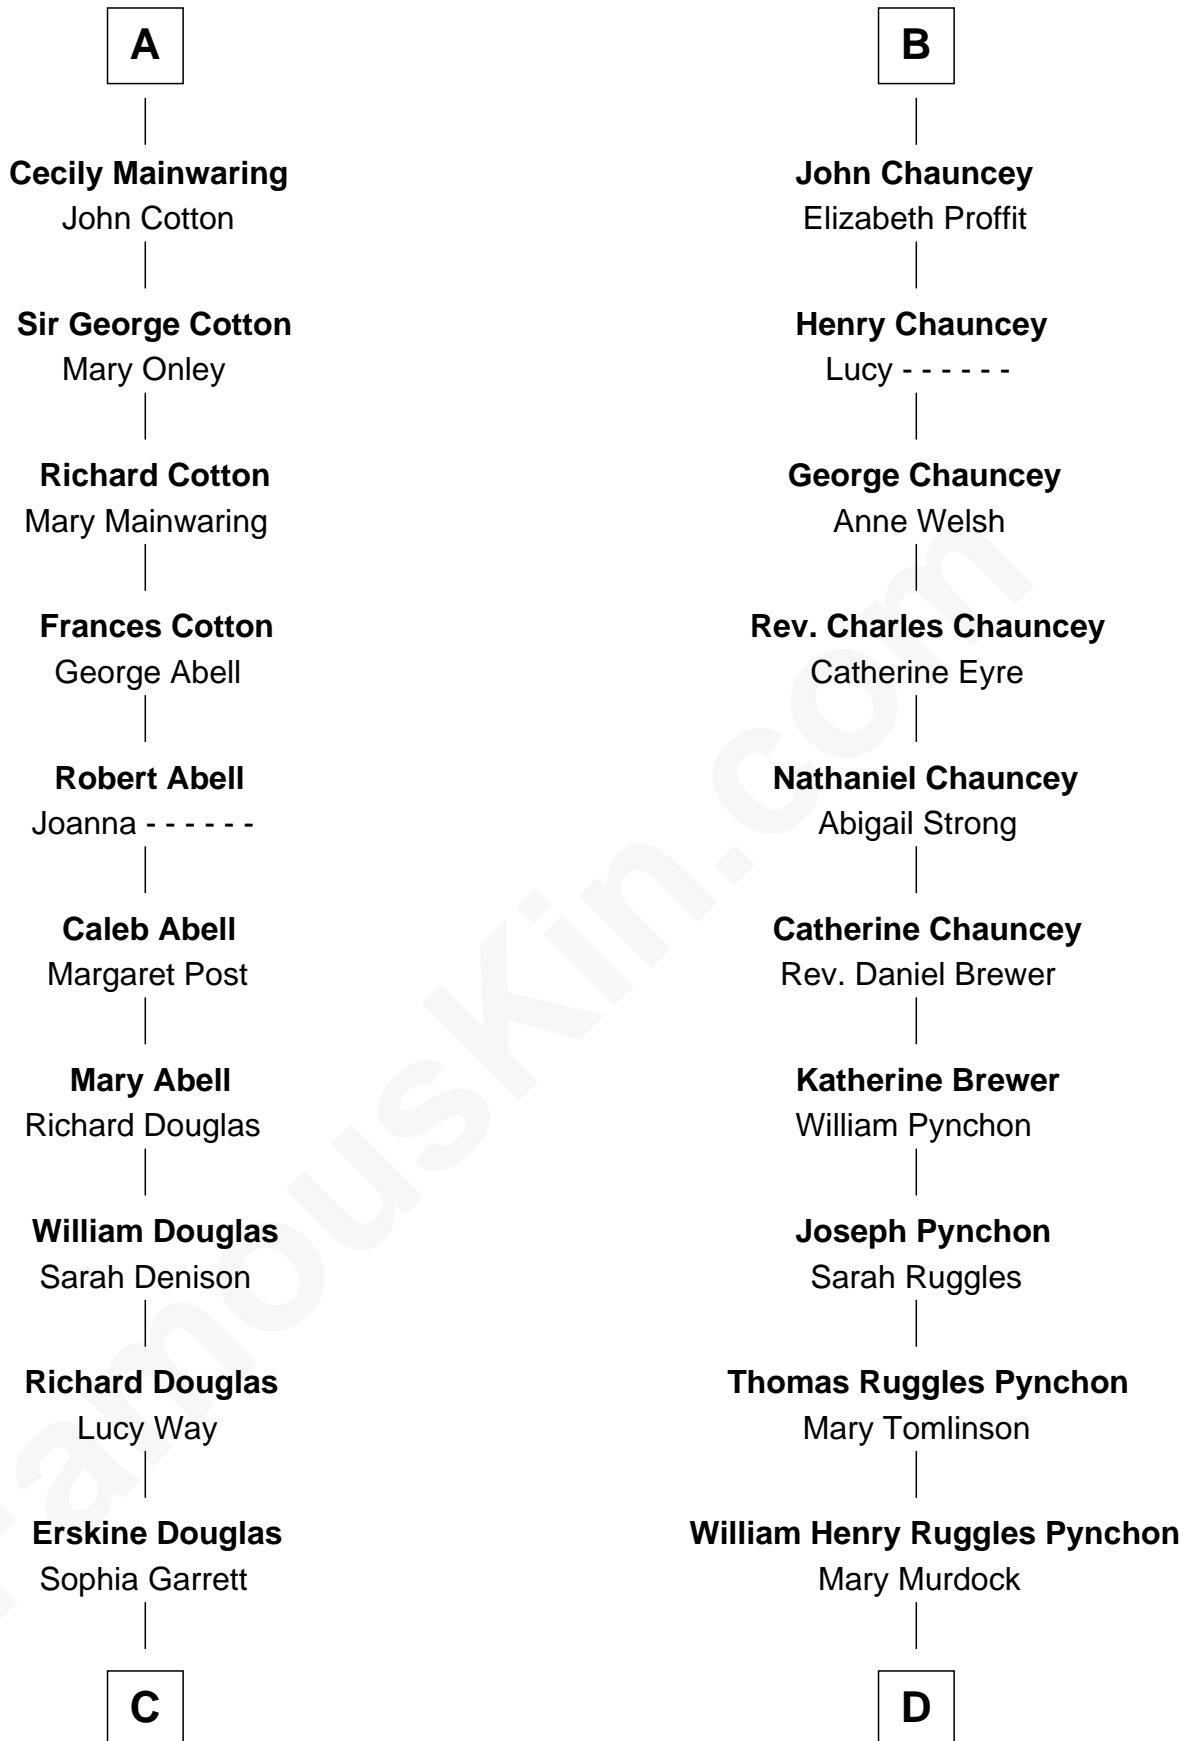

FamousKin.com Relationship Chart of

Illeana Douglas

TV and Movie Actress

20th cousin 1 time removed of

Thomas Pynchon

American Novelist

Sir William de Ferrers

Agnes of Chester

C

Emma Jane Douglas
Col. George Taliaferro Shackelford

Lena Priscilla Shackelford
Edouard Gregory Hesselberg

Melvyn Edouard Hesselberg
Rosalind Hightower

Gregory Hesselberg
Joan Georgescu

Illeana Douglas
TV and Movie Actress