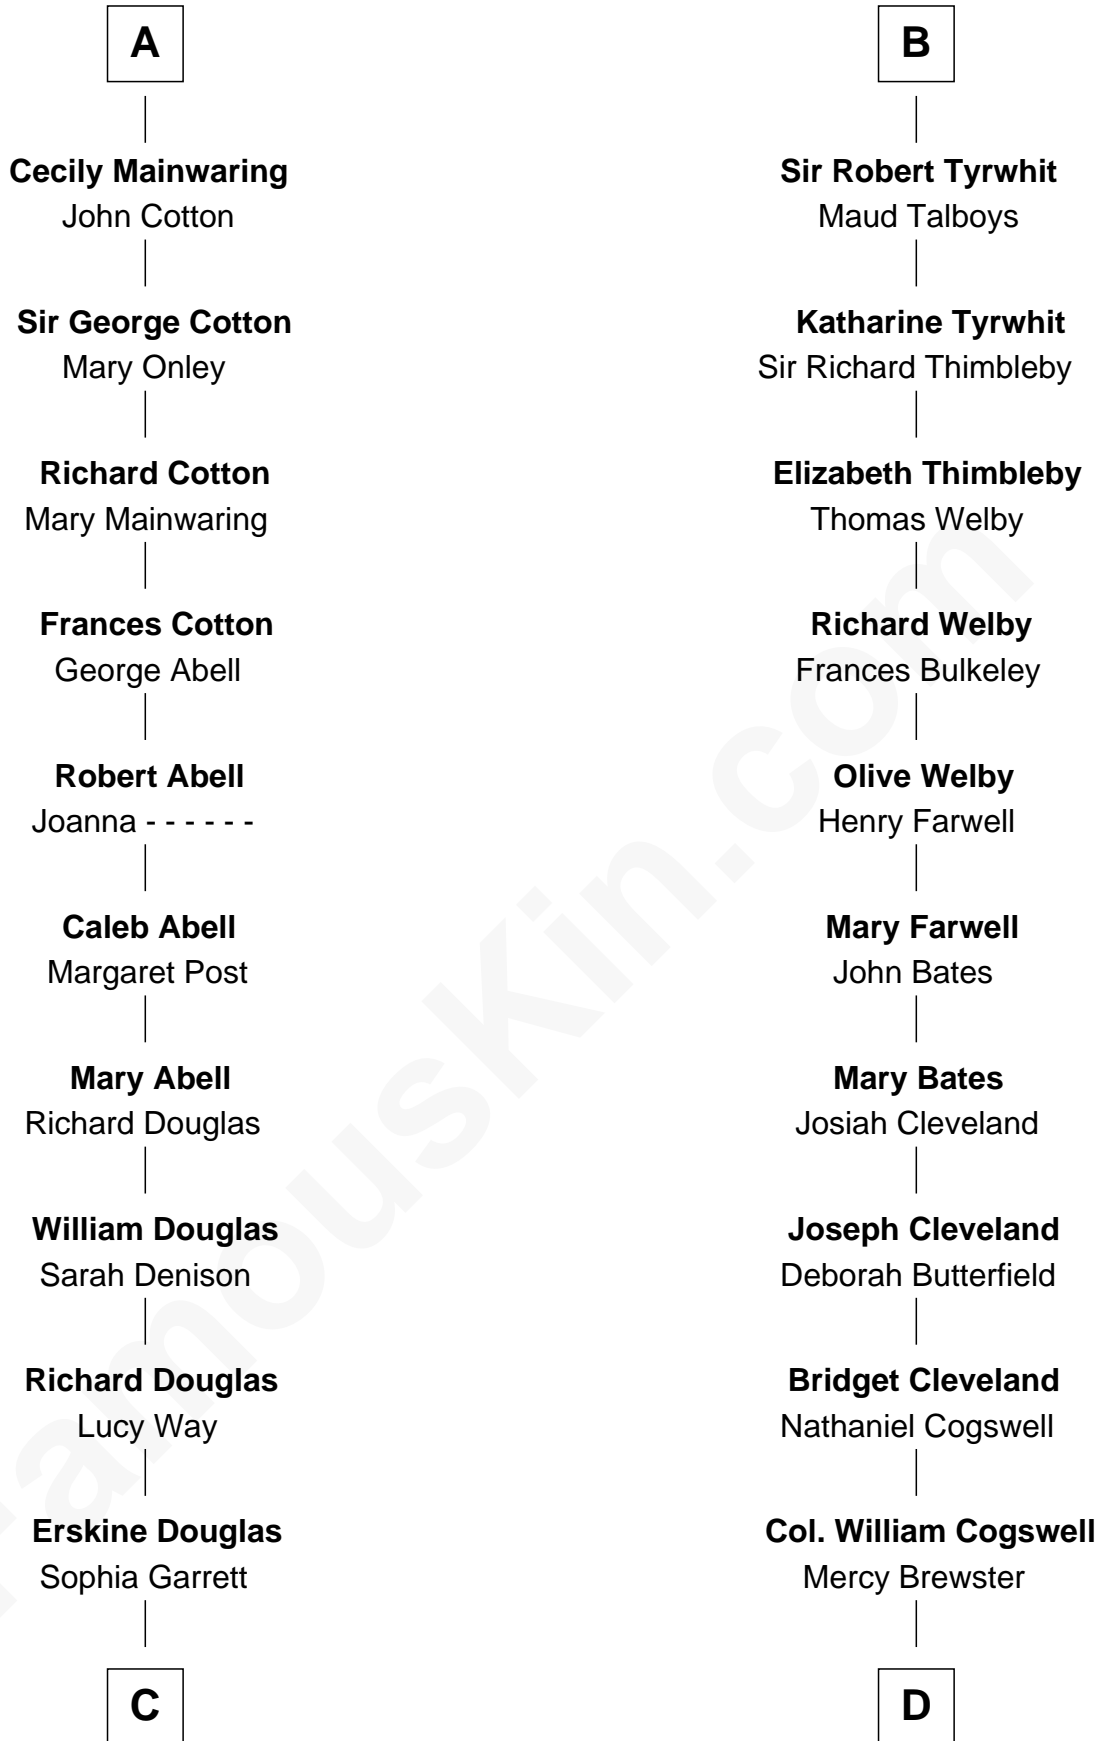

FamousKin.com Relationship Chart of

Ileana Douglas

TV and Movie Actress

21st cousin of

Thomas Pynchon

American Novelist

Sir Hugh le Despencer

Isabella de Beauchamp

Sir Roger Wentworth

Agnes Wentworth

Sir Robert Constable

Anne Constable

William Tyrwhit

B

C

Emma Jane Douglas
Col. George Taliaferro Shackelford