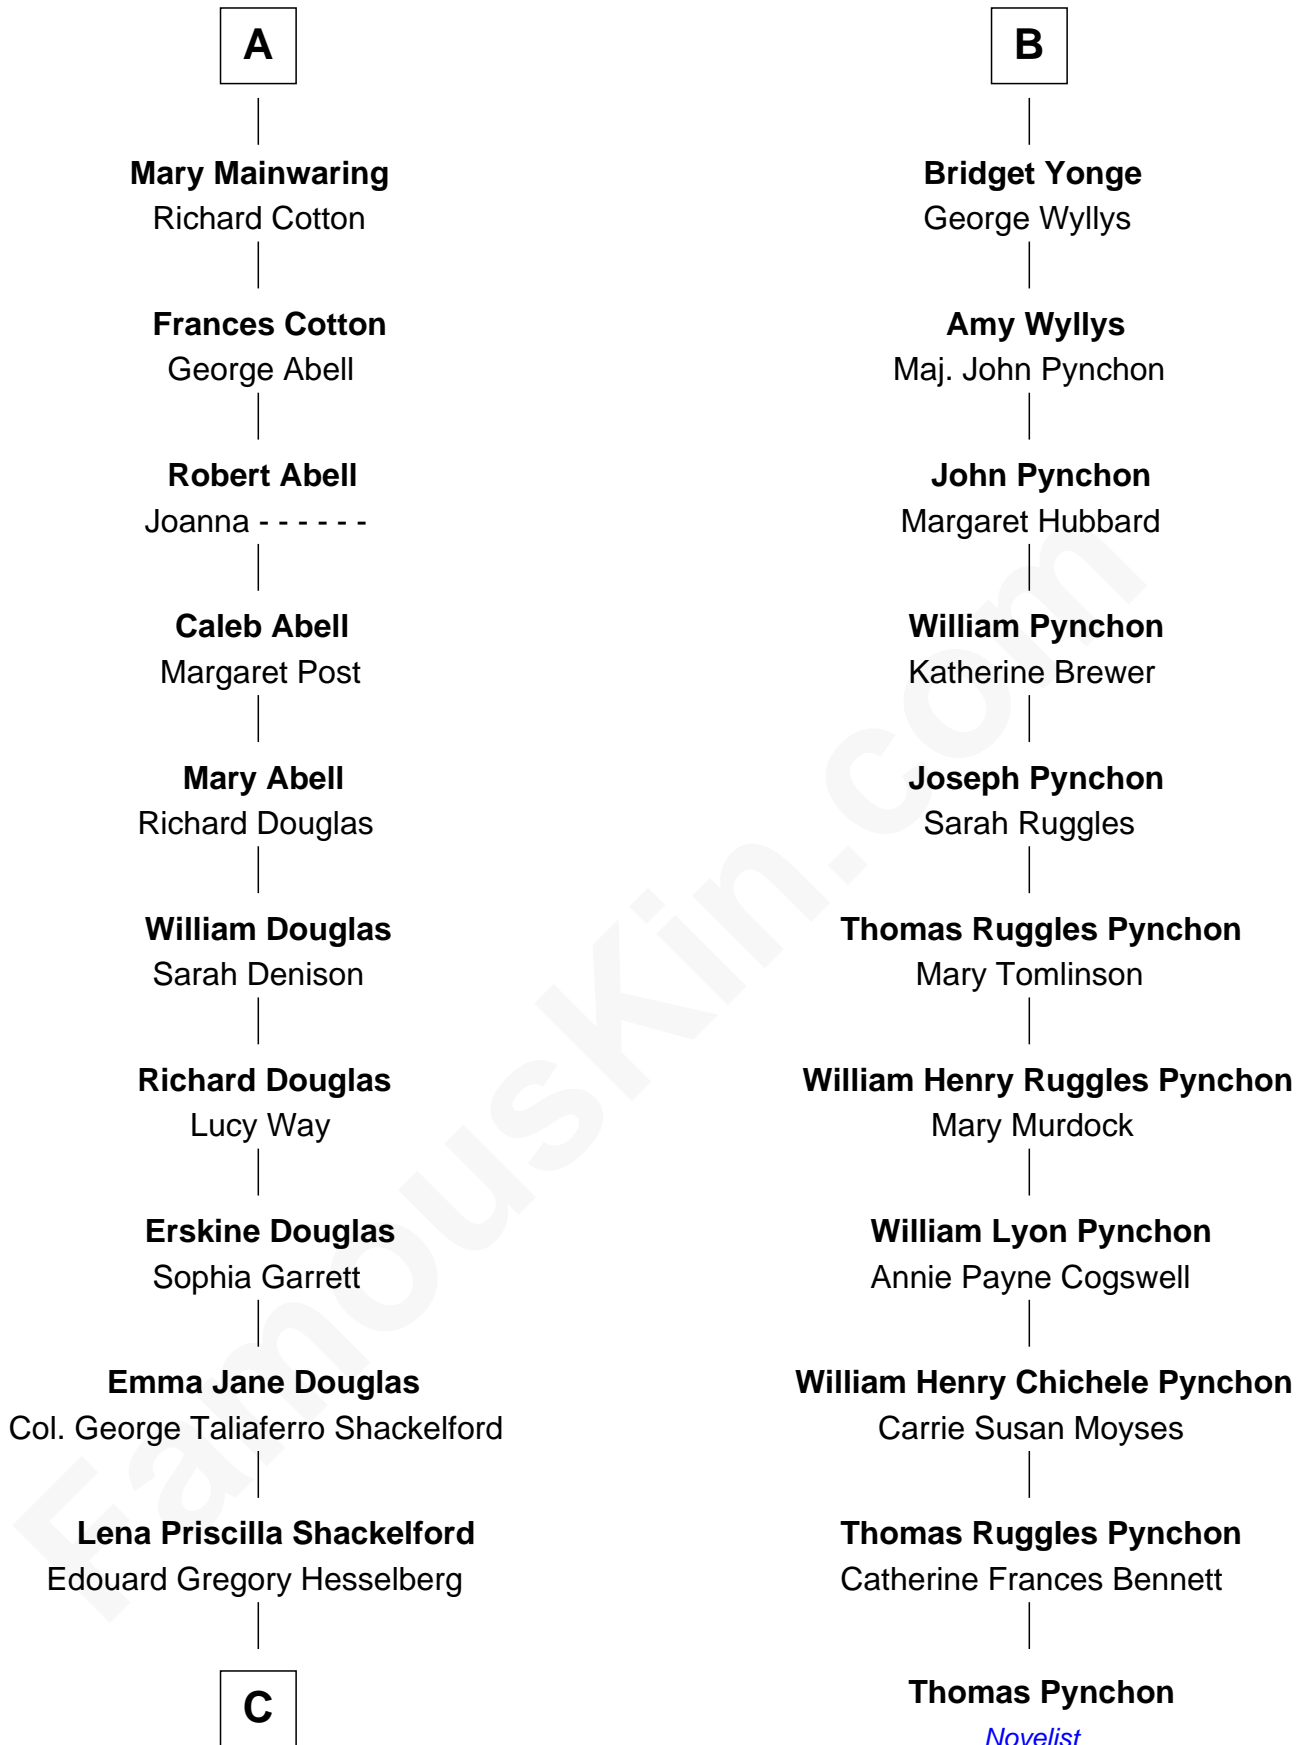

# FamousKin.com Relationship Chart of

**Ileana Douglas**

*TV and Movie Actress*

17th cousin 2 times removed of

**Thomas Pynchon**

*American Novelist*

**Sir Richard Fitzalan**

Elizabeth de Bohun

**Joan Fitzalan**  
Sir William Beauchamp

**Joan Beauchamp**  
James Butler

**Elizabeth Butler**  
John Talbot

**Ann Talbot**  
Sir Henry Vernon

**Elizabeth Vernon**  
Sir Robert Corbet

**Dorothy Corbet**  
Sir Richard Mainwaring

**Sir Arthur Mainwaring**  
Margaret Mainwaring

**A**

**Elizabeth Fitzalan**  
Sir Robert Goushill

**Joan Goushill**  
Sir Thomas Stanley

**Katherine Stanley**  
Sir John Savage

**Sir Christopher Savage**  
Anne Stanley

**Sir Christopher Savage**  
Anne Lygon

**Bridget Savage**  
Anthony Bonner

**Mary Bonner**  
William Yonge

**B**

**C**

—  
**Melvyn Edouard Hesselberg**

Rosalind Hightower

—  
**Gregory Hesselberg**