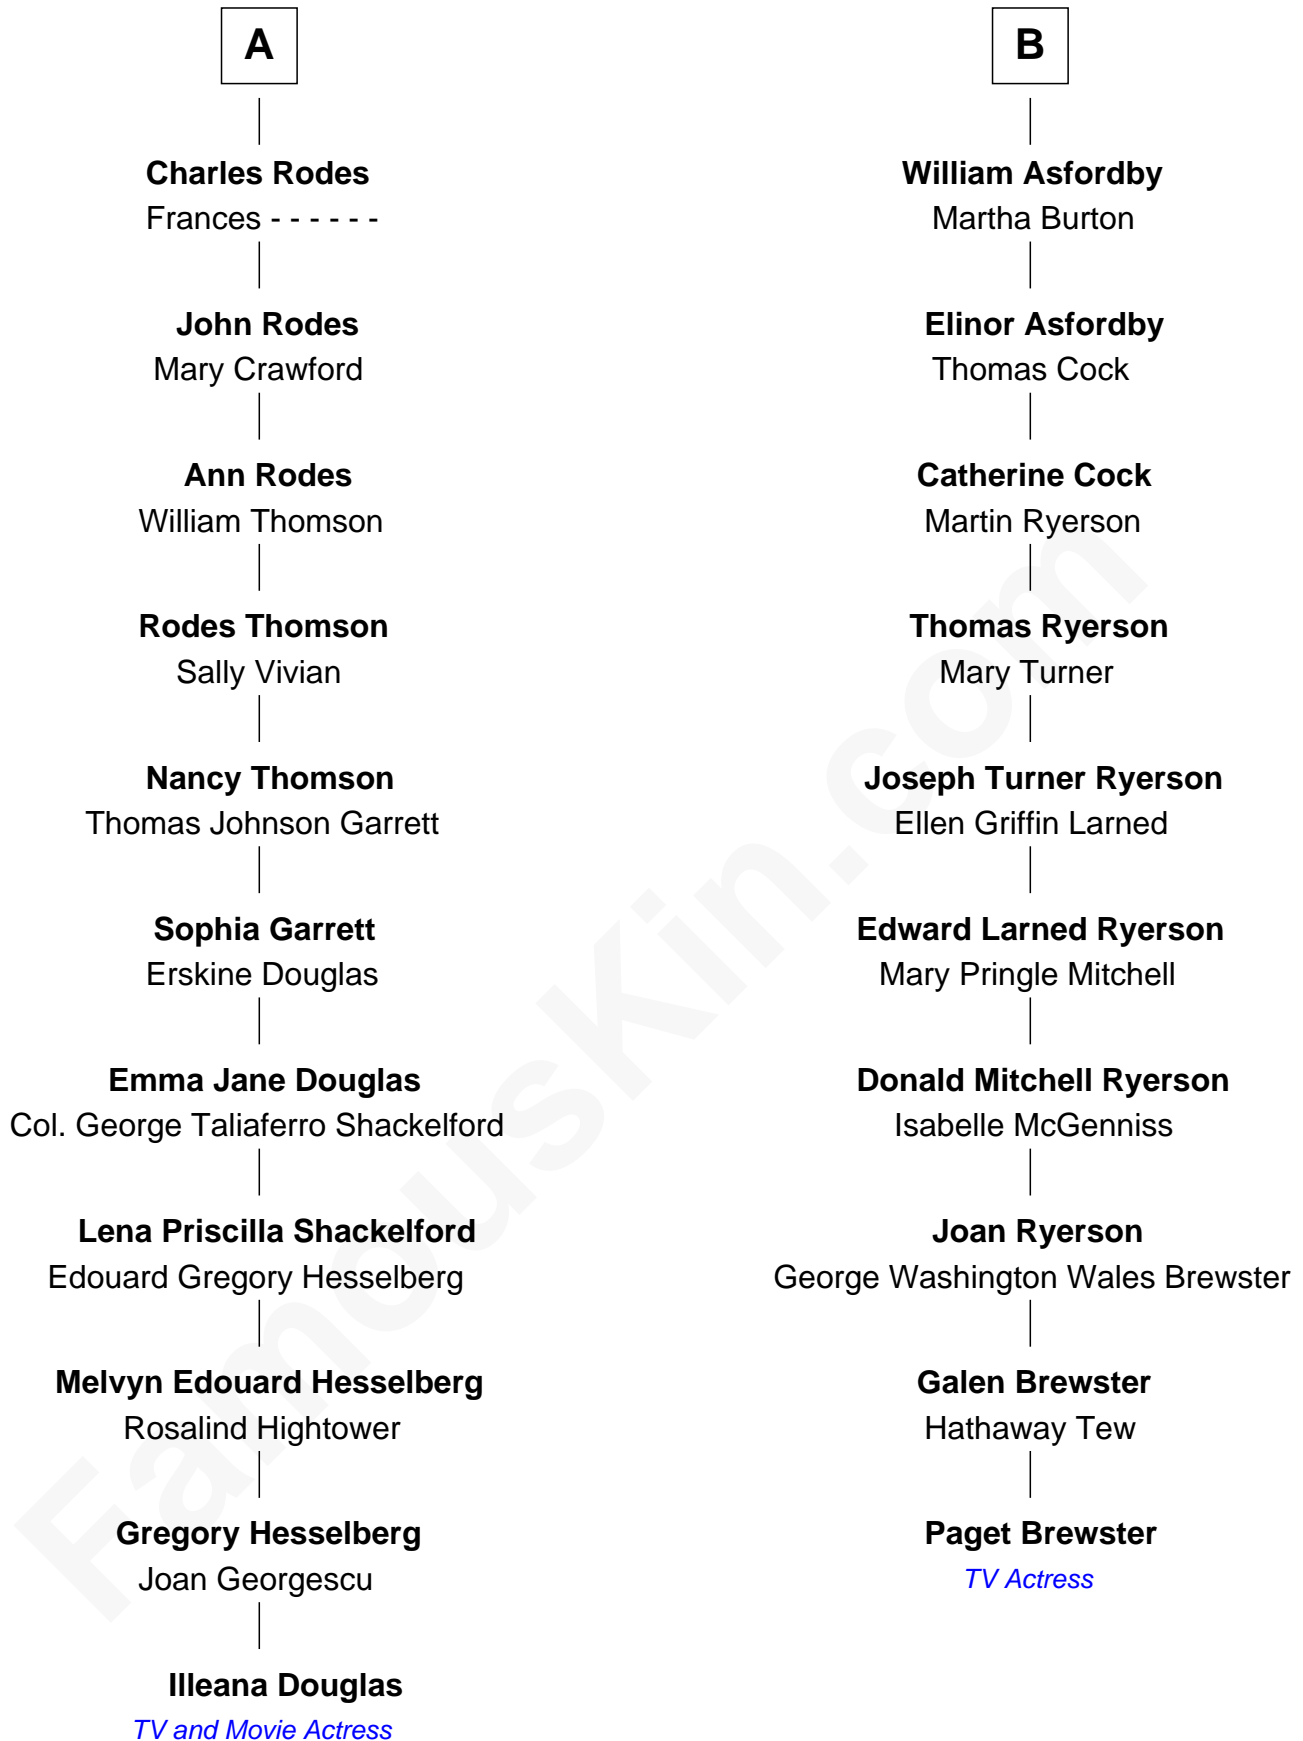

# FamousKin.com Relationship Chart of

**Ileana Douglas**

*TV and Movie Actress*

16th cousin 1 time removed of

**Paget Brewster**

*TV Actress*

**Sir Martin de la See**

Elizabeth Wentworth

Illeana Douglas photo by [Lan Bui](#) (CC BY-SA 2.0)

Paget Brewster photo by [Jonathan Reilly](#) (CC BY-SA 2.0)