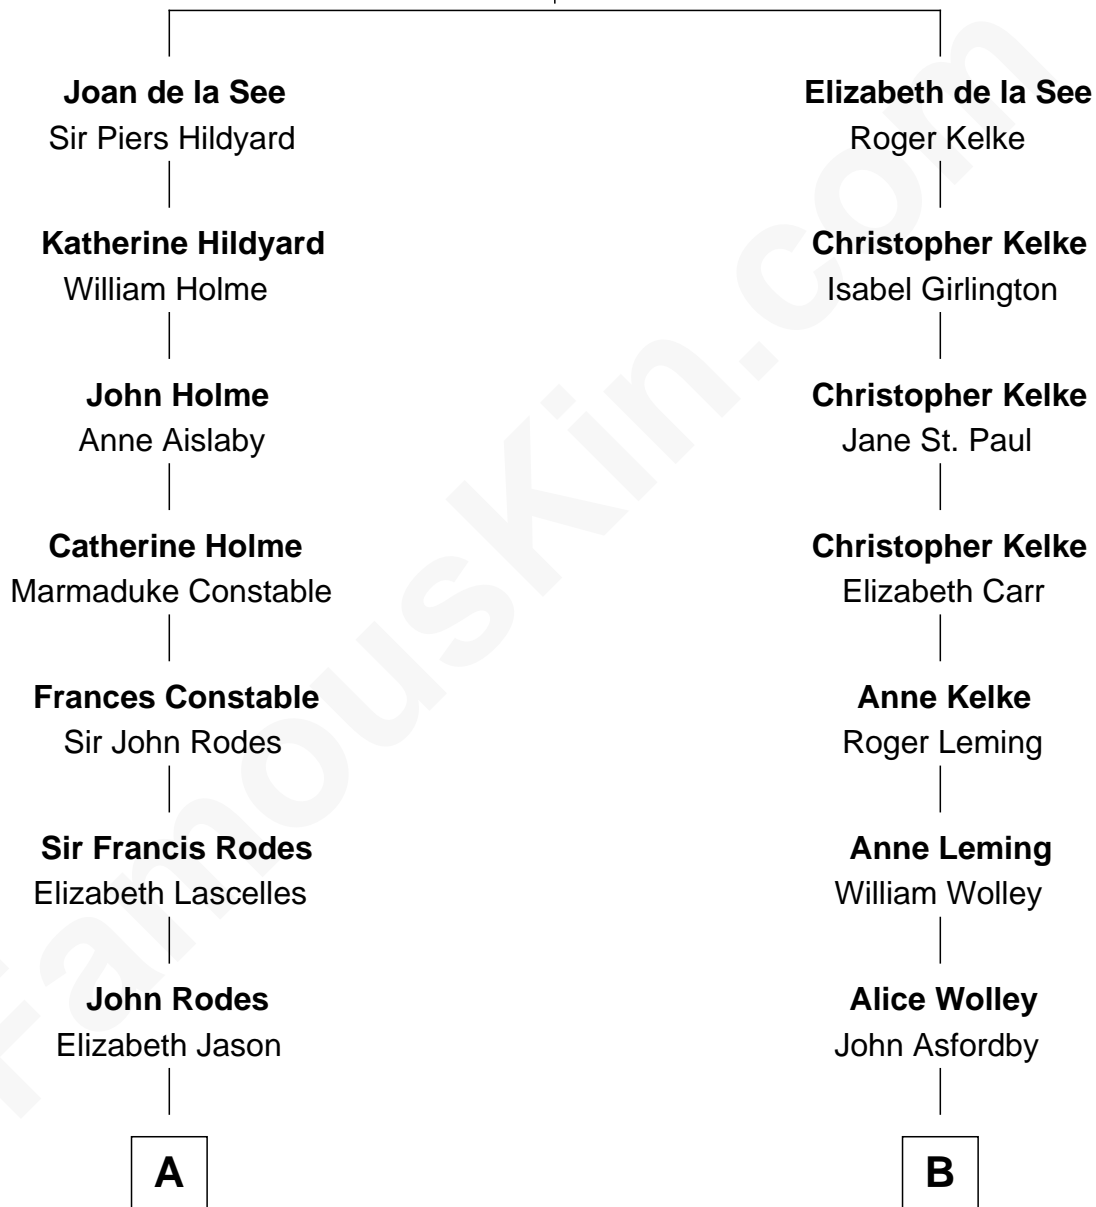

# FamousKin.com Relationship Chart of

**Ileana Douglas**

*TV and Movie Actress*

16th cousin 1 time removed of

**Paget Brewster**

*TV Actress*

**Sir Martin de la See**

Elizabeth Wentworth

Illeana Douglas photo by [Lan Bui](#) (CC BY-SA 2.0)

Paget Brewster photo by [Jonathan Reilly](#) (CC BY-SA 2.0)