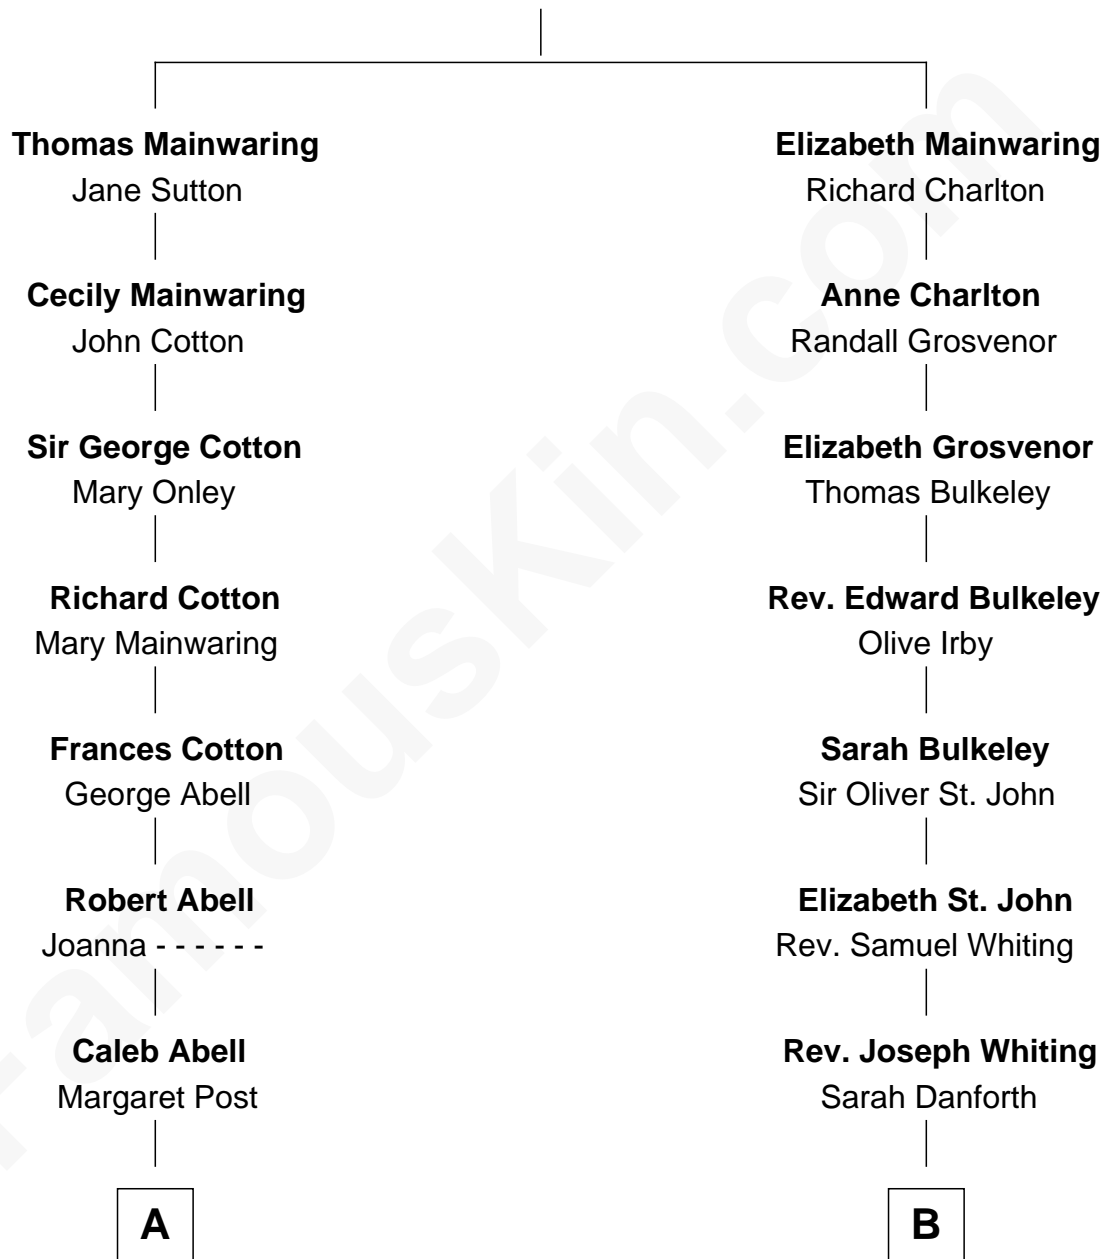

FamousKin.com Relationship Chart of

Illeana Douglas

TV and Movie Actress

13th cousin 2 times removed of

James Sherman

27th U.S. Vice-President

William Mainwaring

Margaret Warren

A

Mary Abell

Richard Douglas

William Douglas

Sarah Denison

Richard Douglas

Lucy Way

Erskine Douglas

Sophia Garrett

Emma Jane Douglas

Col. George Taliaferro Shackelford

Lena Priscilla Shackelford

Edouard Gregory Hesselberg

Melvyn Edouard Hesselberg

Rosalind Hightower

Gregory Hesselberg