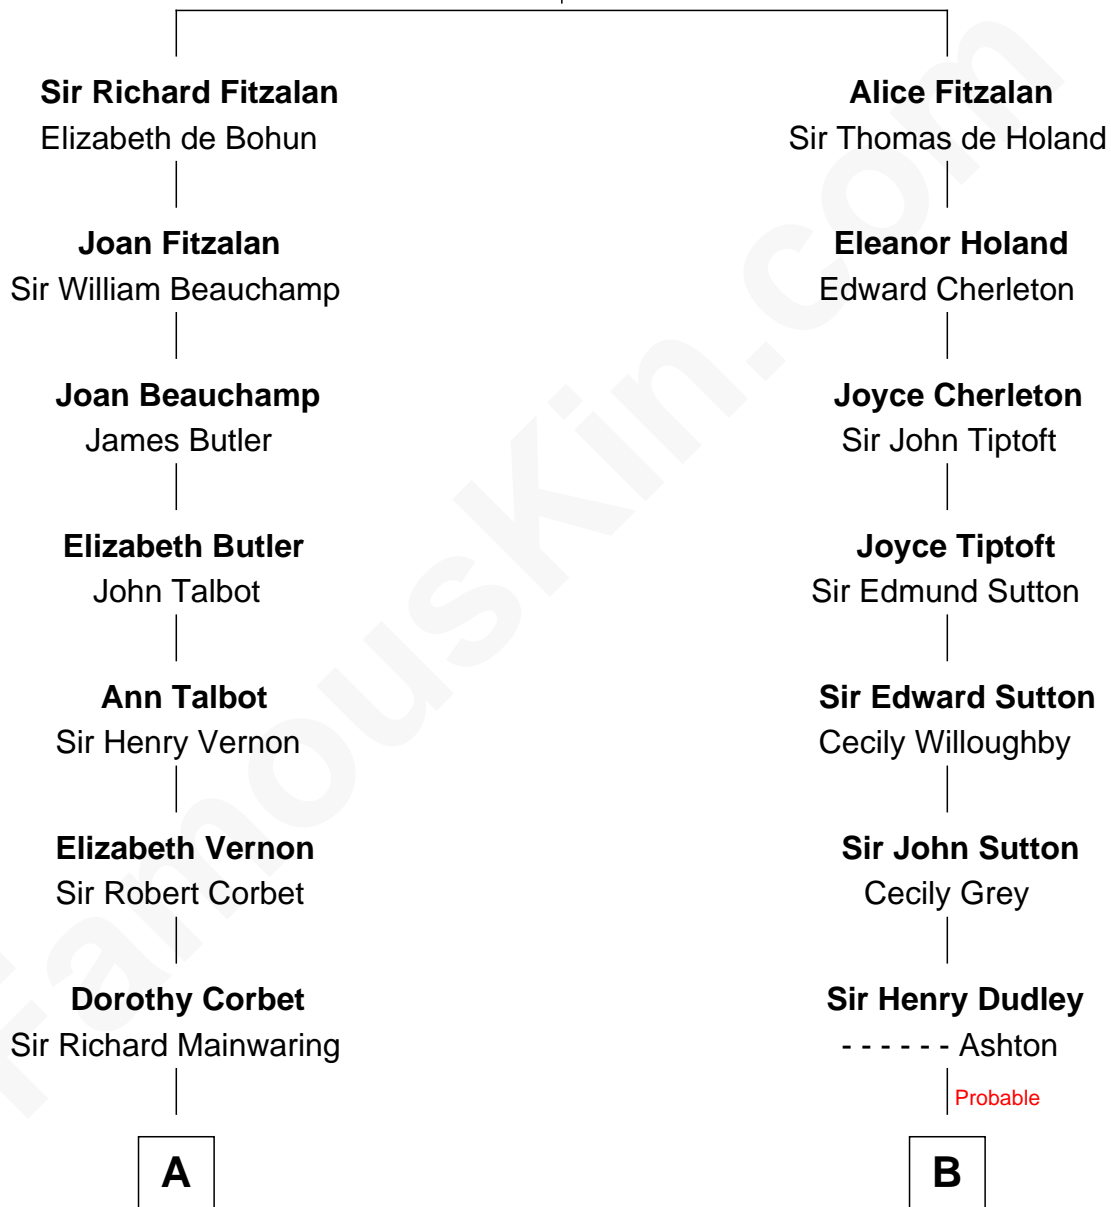

FamousKin.com Relationship Chart of

Illeana Douglas

TV and Movie Actress

18th cousin 2 times removed of

James Sherman

27th U.S. Vice-President

Richard Fitzalan
Eleanor Plantagenet

C

Lena Priscilla Shackelford
Edouard Gregory Hesselberg

Melvyn Edouard Hesselberg
Rosalind Hightower

Gregory Hesselberg
Joan Georgescu

Illeana Douglas
TV and Movie Actress

D

Mary Frances Sherman
Richard Updike Sherman