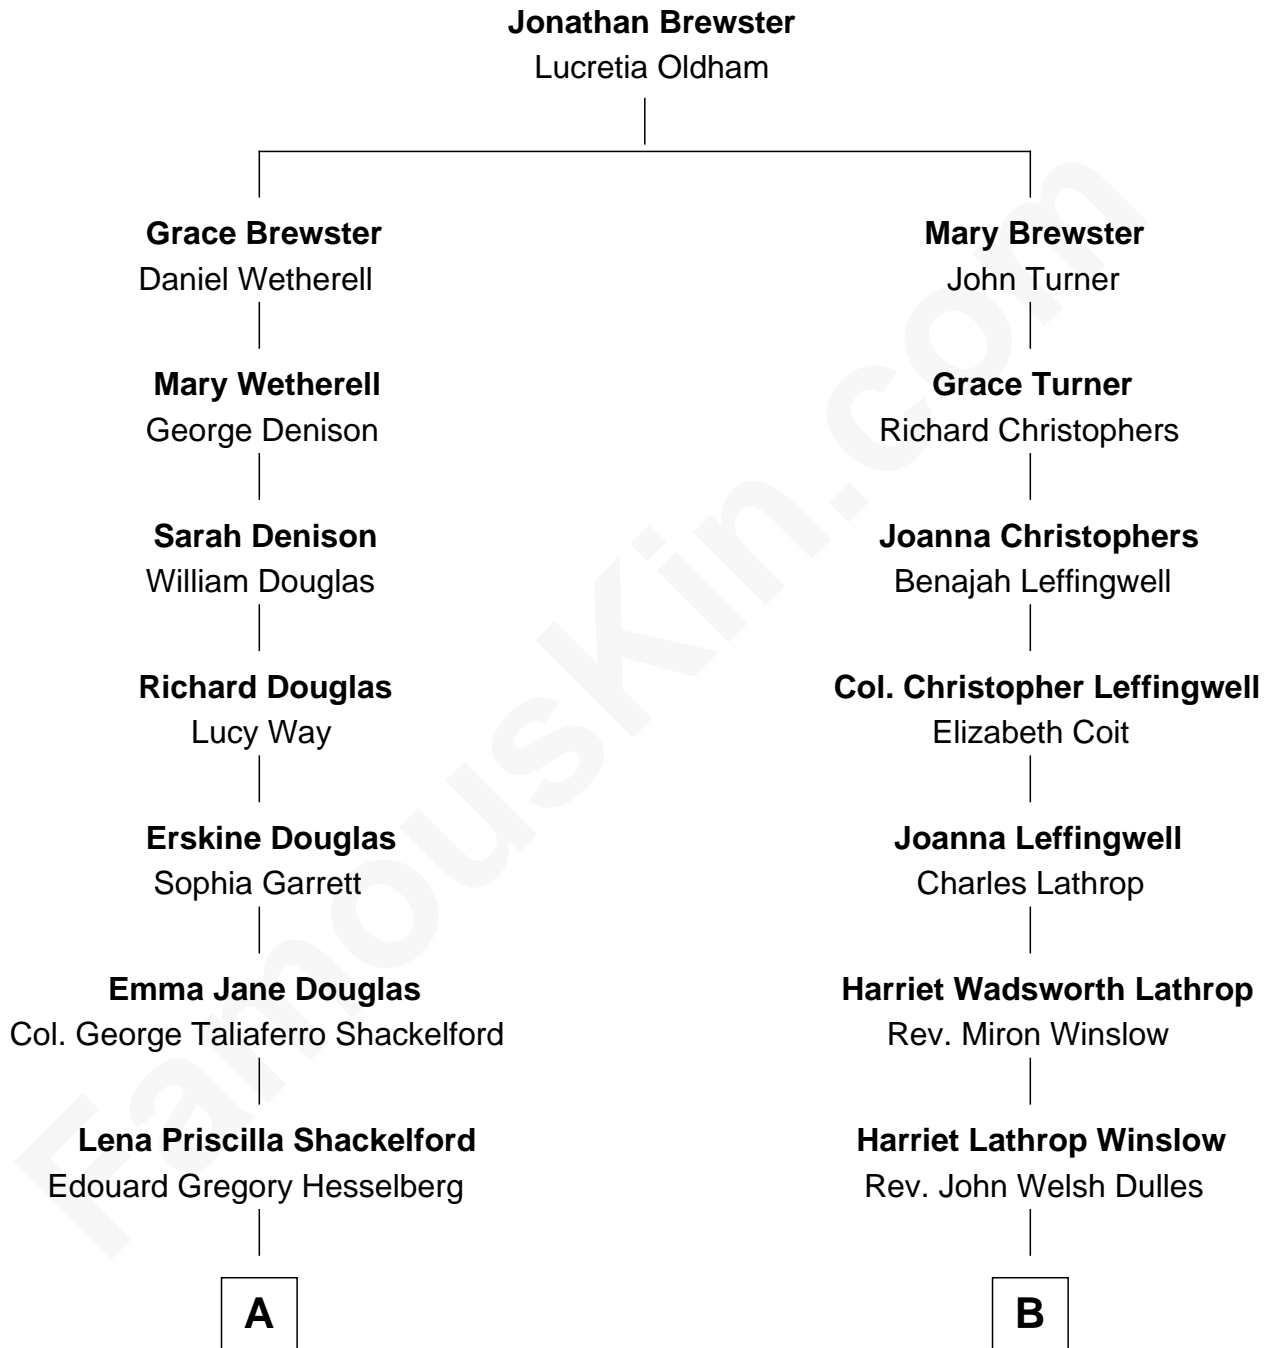

# FamousKin.com Relationship Chart of

**Ileana Douglas**

*TV and Movie Actress*

8th cousin 1 time removed of

**Allen Dulles**

*5th Director of the C.I.A.*

FamousKin.com