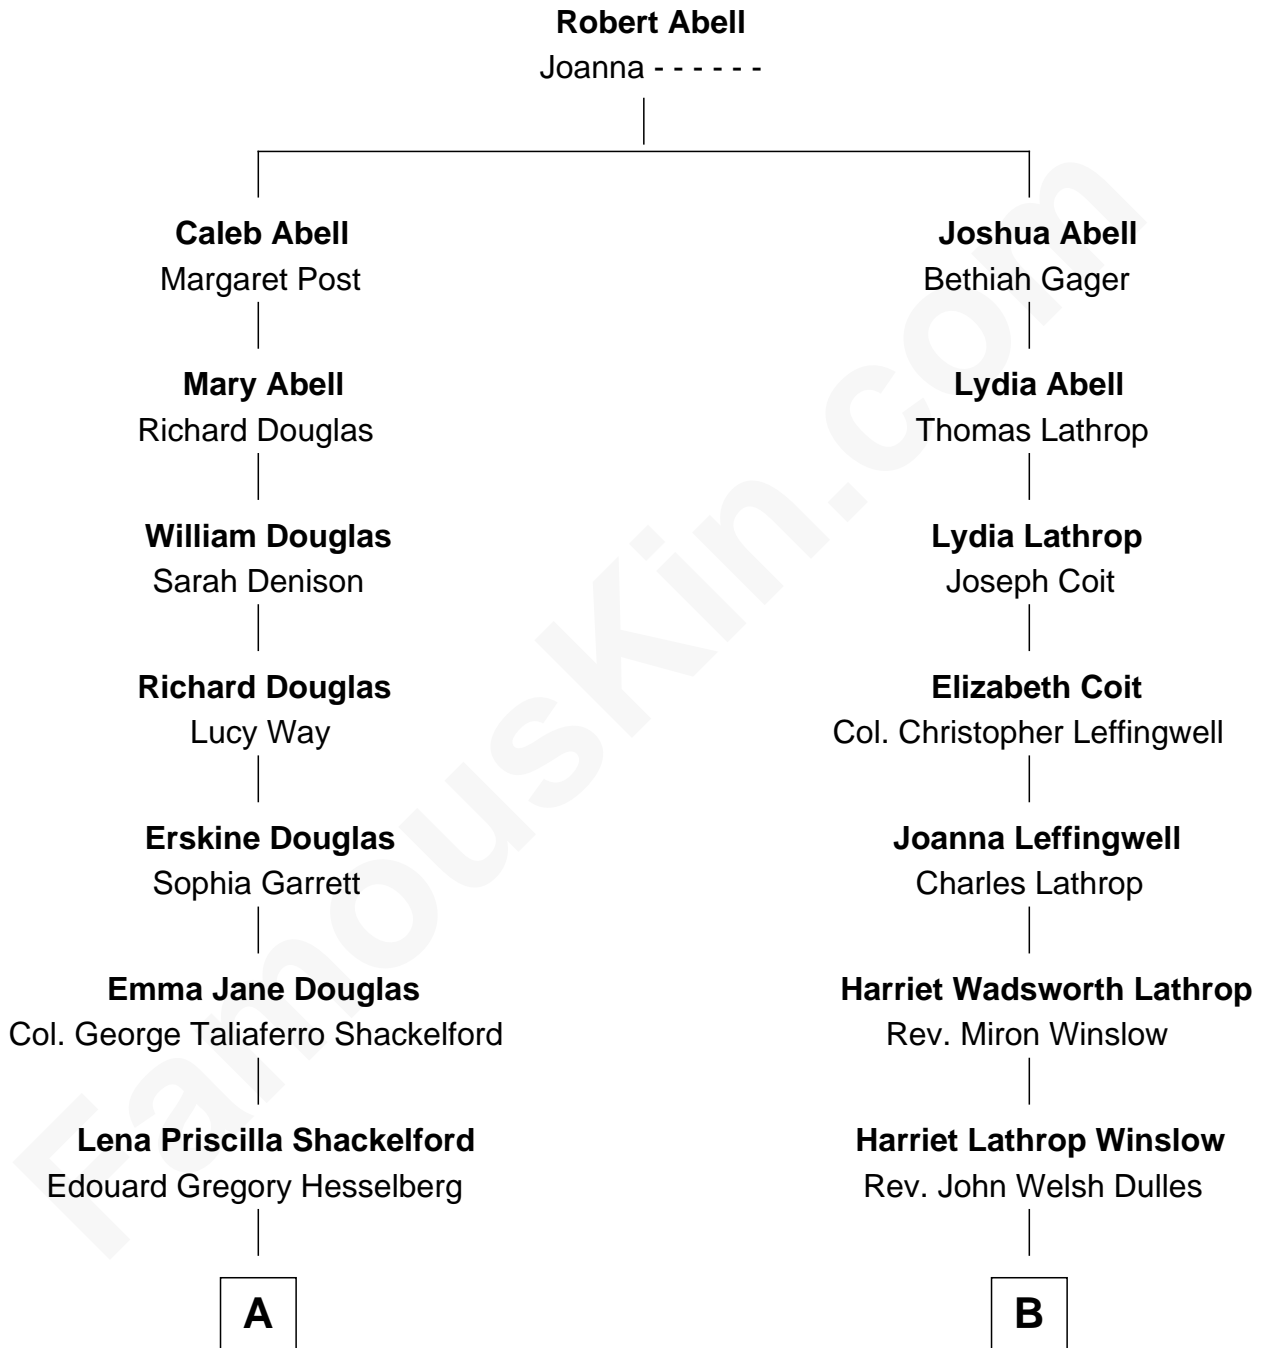

FamousKin.com Relationship Chart of

Illeana Douglas

TV and Movie Actress

8th cousin 1 time removed of

John Foster Dulles

52nd U.S. Secretary of State

FamousKin.com