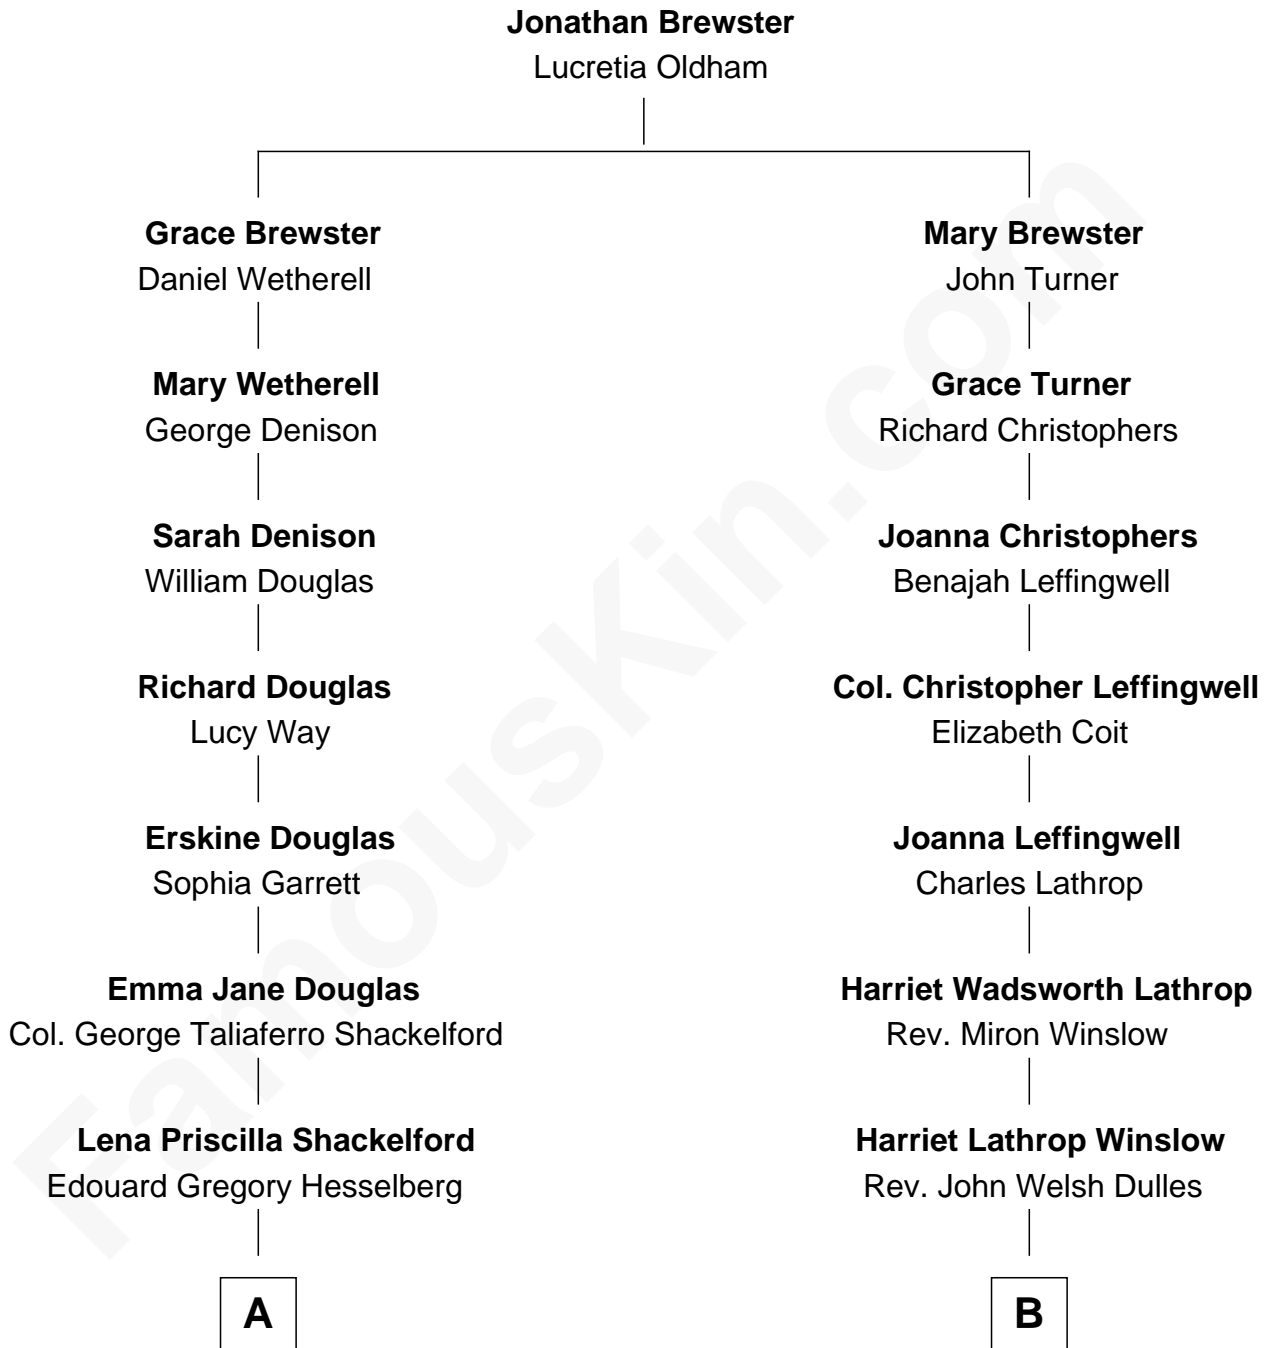

FamousKin.com Relationship Chart of

Ileana Douglas

TV and Movie Actress

8th cousin 1 time removed of

John Foster Dulles

52nd U.S. Secretary of State

FamousKin.com