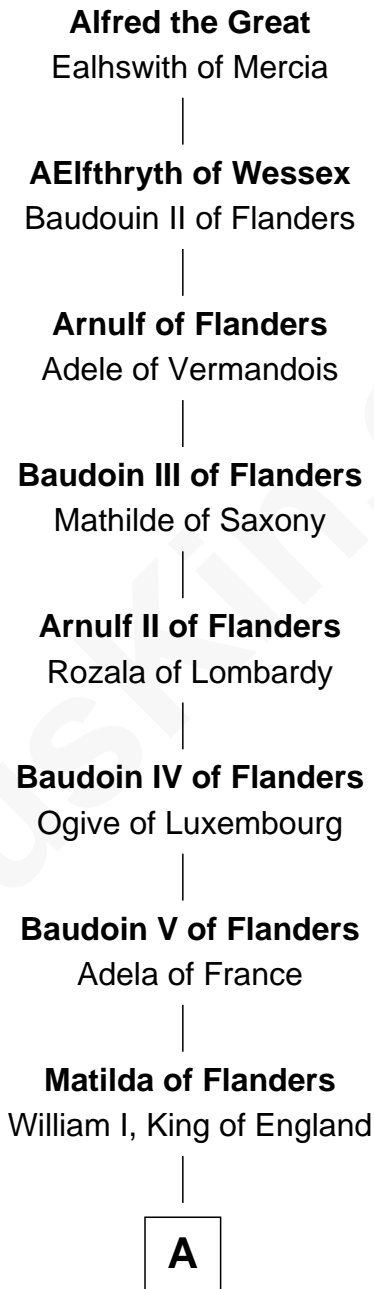

FamousKin.com Relationship Chart of

Illeana Douglas

TV and Movie Actress

32nd Great-granddaughter of

Alfred the Great

King of the Anglo-Saxons

A

Henry I, King of England

Maud of Scotland

Maud of England

Geoffrey Plantagenet

Henry II, King of England

Eleanor of Aquitaine

John, King of England

----- De Warenne

Sir Richard FitzRoy