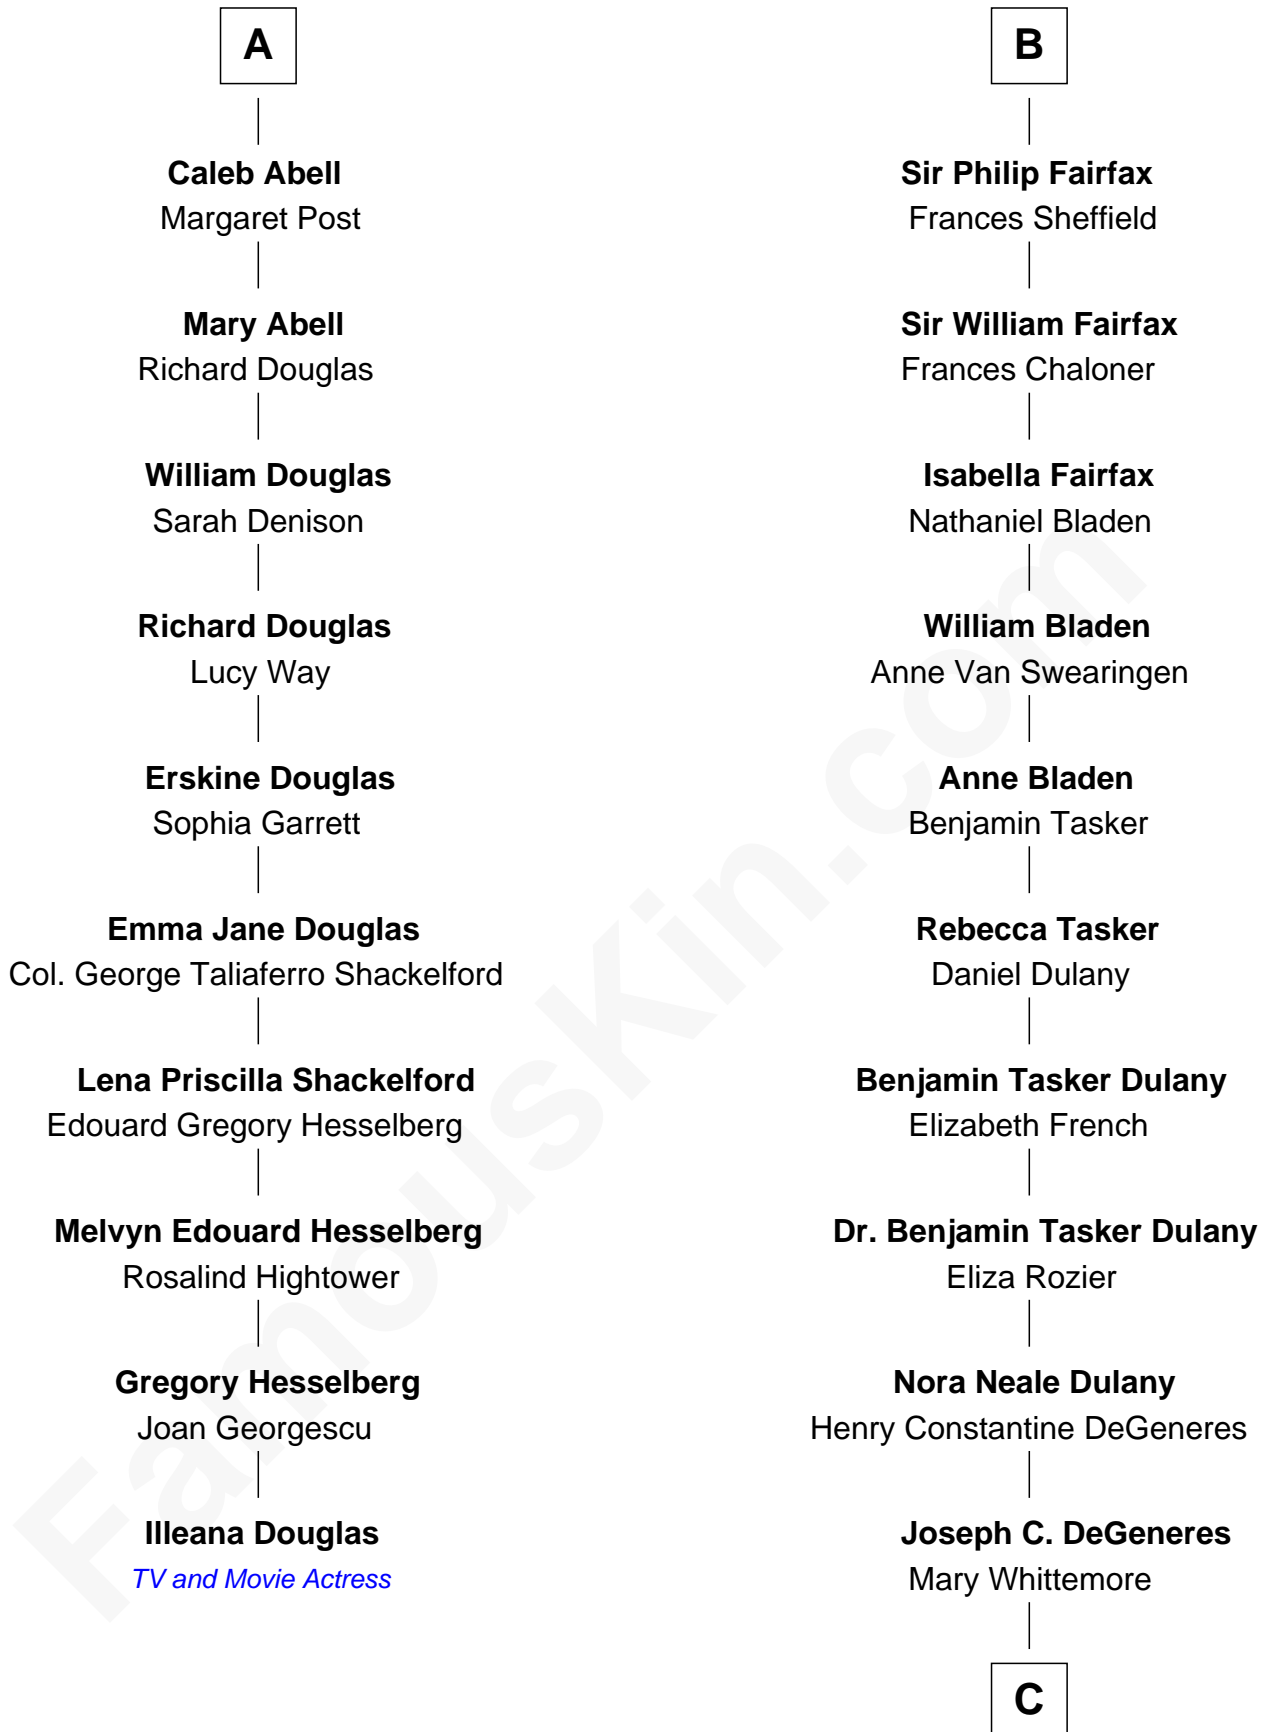

FamousKin.com Relationship Chart of

Illeana Douglas

TV and Movie Actress

16th cousin 4 times removed of

Ellen DeGeneres

Comedienne and TV Personality

C

Alfred George DeGeneres

Julia E. Billiu

Elliot Everett DeGeneres

Ruth Elodie Martin

Elliot Everett DeGeneres

Betty Jane Pfeffer

Ellen DeGeneres

Comedienne and TV Personality