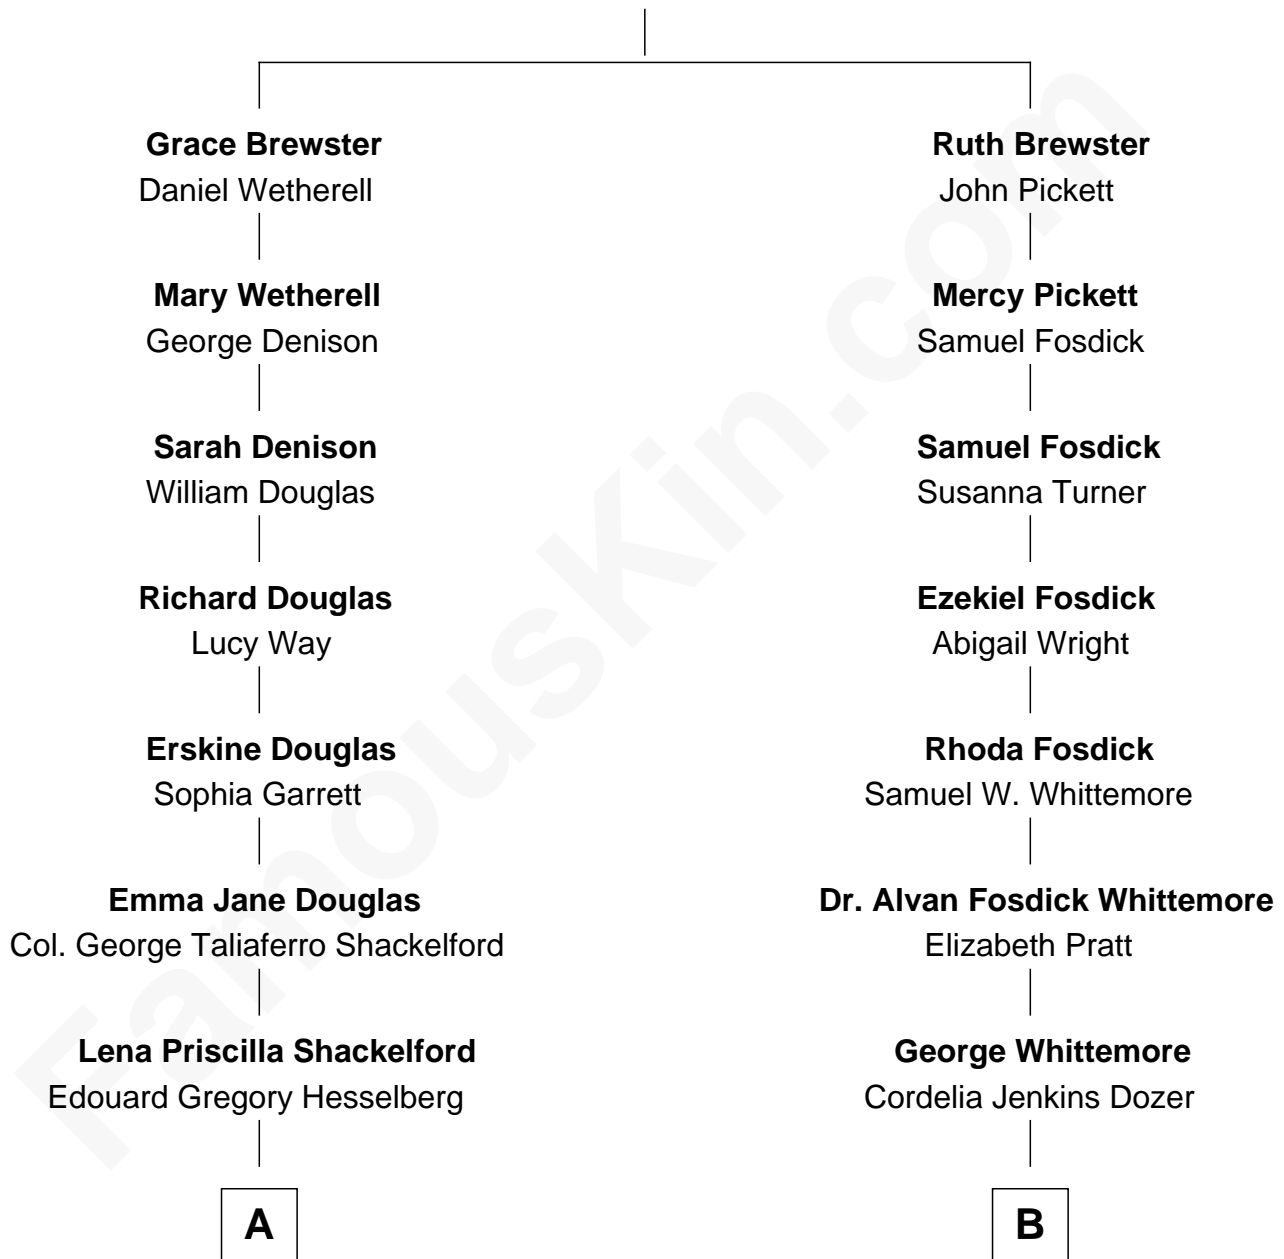

FamousKin.com Relationship Chart of

Ileana Douglas

TV and Movie Actress

9th cousin 2 times removed of

Ellen DeGeneres

Comedienne and TV Personality

Jonathan Brewster

Lucretia Oldham

A

Melvyn Edouard Hesselberg

Rosalind Hightower

Gregory Hesselberg

Joan Georgescu

Illeana Douglas

TV and Movie Actress

B

Mary Whittemore

Joseph C. DeGeneres

Alfred George DeGeneres

Julia E. Billiu

Elliot Everett DeGeneres

Ruth Elodie Martin

Elliot Everett DeGeneres

Betty Jane Pfeffer