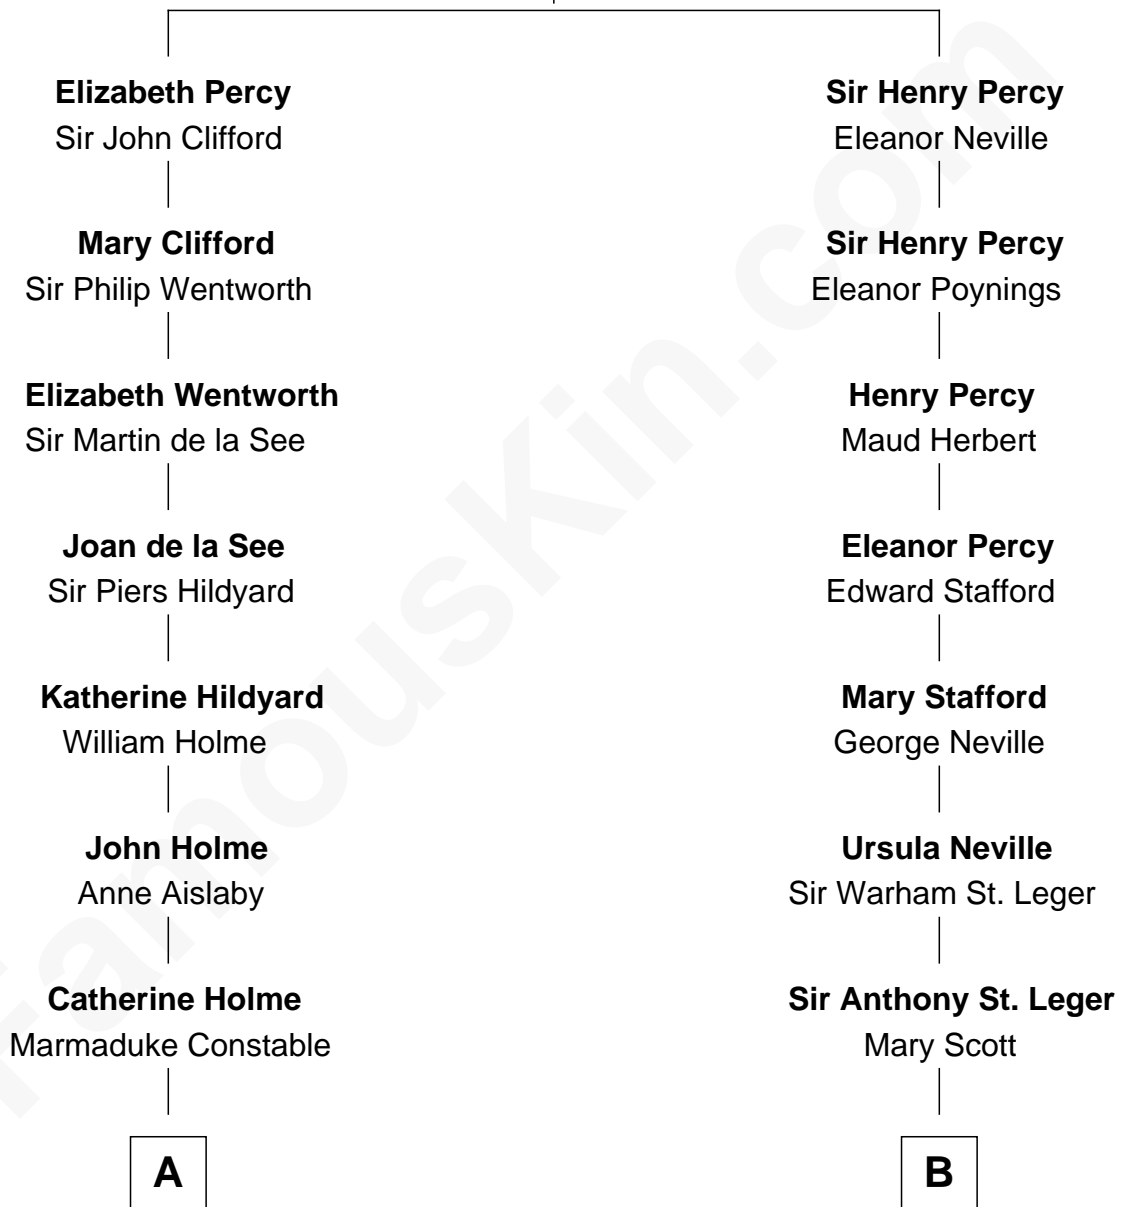

# FamousKin.com Relationship Chart of

**Illeana Douglas**

*TV and Movie Actress*

18th cousin 2 times removed of

**Upton Sinclair**

*Pulitzer Prize Winning Novelist*

**Sir Henry Percy**  
Elizabeth Mortimer

**C**

**Lena Priscilla Shackelford**  
Edouard Gregory Hesselberg

**Melvyn Edouard Hesselberg**  
Rosalind Hightower

**Gregory Hesselberg**  
Joan Georgescu

**Illeana Douglas**  
*TV and Movie Actress*

**D**

**Upton Beall Sinclair**  
Priscilla Augusta Harden