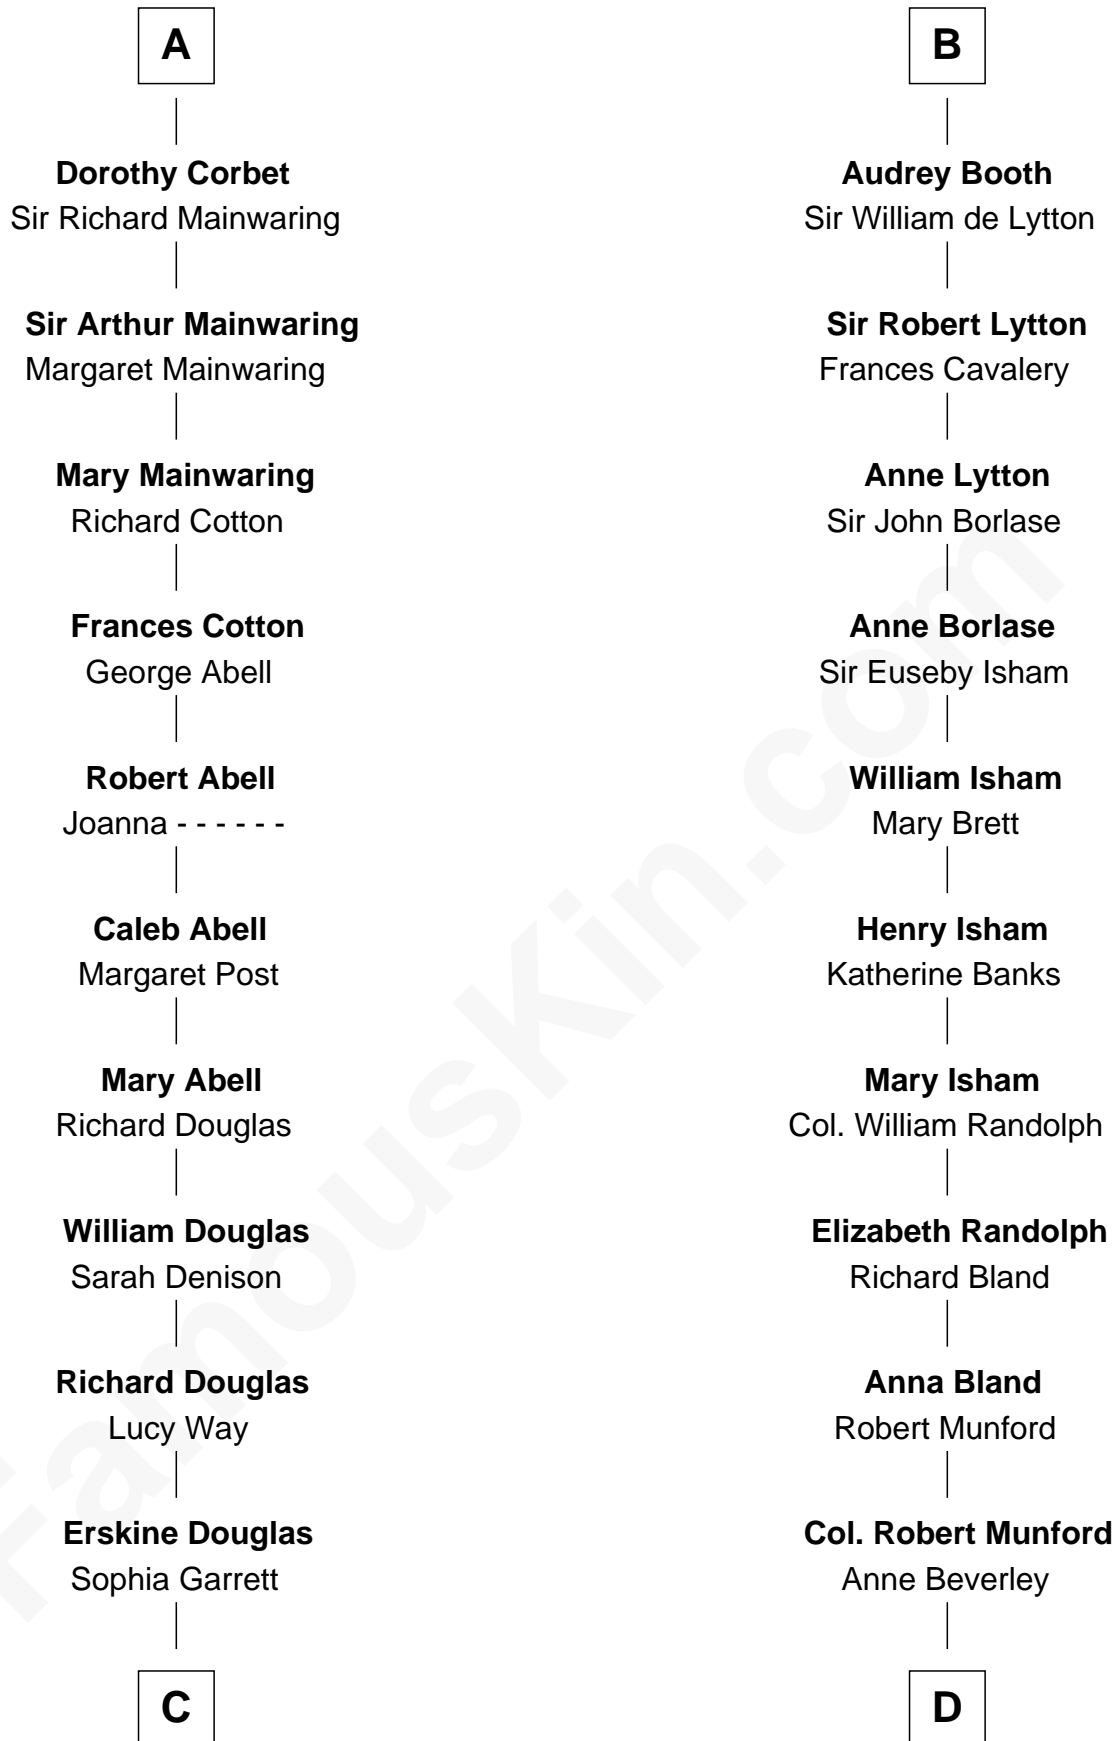

FamousKin.com Relationship Chart of

Illeana Douglas

TV and Movie Actress

21st cousin of

Upton Sinclair

Pulitzer Prize Winning Novelist

William de Ros
Maude de Vaux

Sir William de Ros
Margery de Badlesmere

Sir John de Tibetot
Margaret de Badlesmere

Sir Robert de Tibetot
Margaret Deincourt

Elizabeth de Tibetot
Sir Philip le Despencer

Margery Despencer
Sir Roger Wentworth

Margaret Wentworth
Sir William Hopton

Margaret Hopton
Sir Philip Booth

B

C

Emma Jane Douglas
Col. George Taliaferro Shackelford

Lena Priscilla Shackelford
Edouard Gregory Hesselberg

Melvyn Edouard Hesselberg
Rosalind Hightower

Gregory Hesselberg
Joan Georgescu