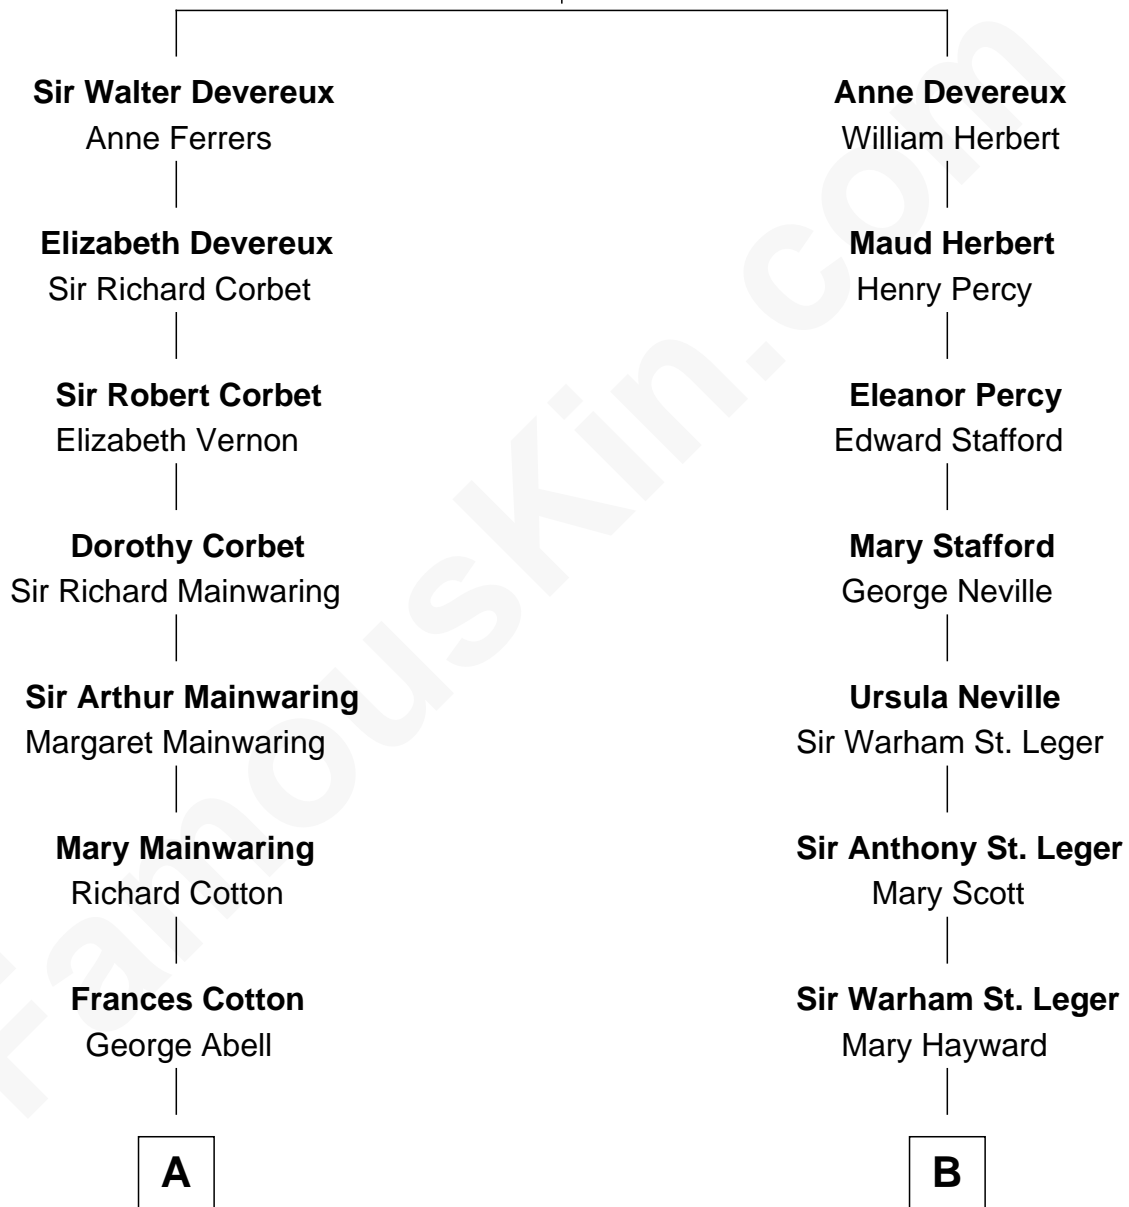

# FamousKin.com Relationship Chart of

**Illeana Douglas**

*TV and Movie Actress*

17th cousin of

**Upton Sinclair**

*Pulitzer Prize Winning Novelist*

**Sir Walter Devereux**

Elizabeth Merbery

**A**

**Robert Abell**  
Joanna - - - - -

**Caleb Abell**  
Margaret Post

**Mary Abell**  
Richard Douglas

**William Douglas**  
Sarah Denison

**Richard Douglas**  
Lucy Way

**Erskine Douglas**  
Sophia Garrett

**Emma Jane Douglas**  
Col. George Taliaferro Shackelford

**Lena Priscilla Shackelford**  
Edouard Gregory Hesselberg

**Melvyn Edouard Hesselberg**  
Rosalind Hightower

**Gregory Hesselberg**  
Joan Georgescu