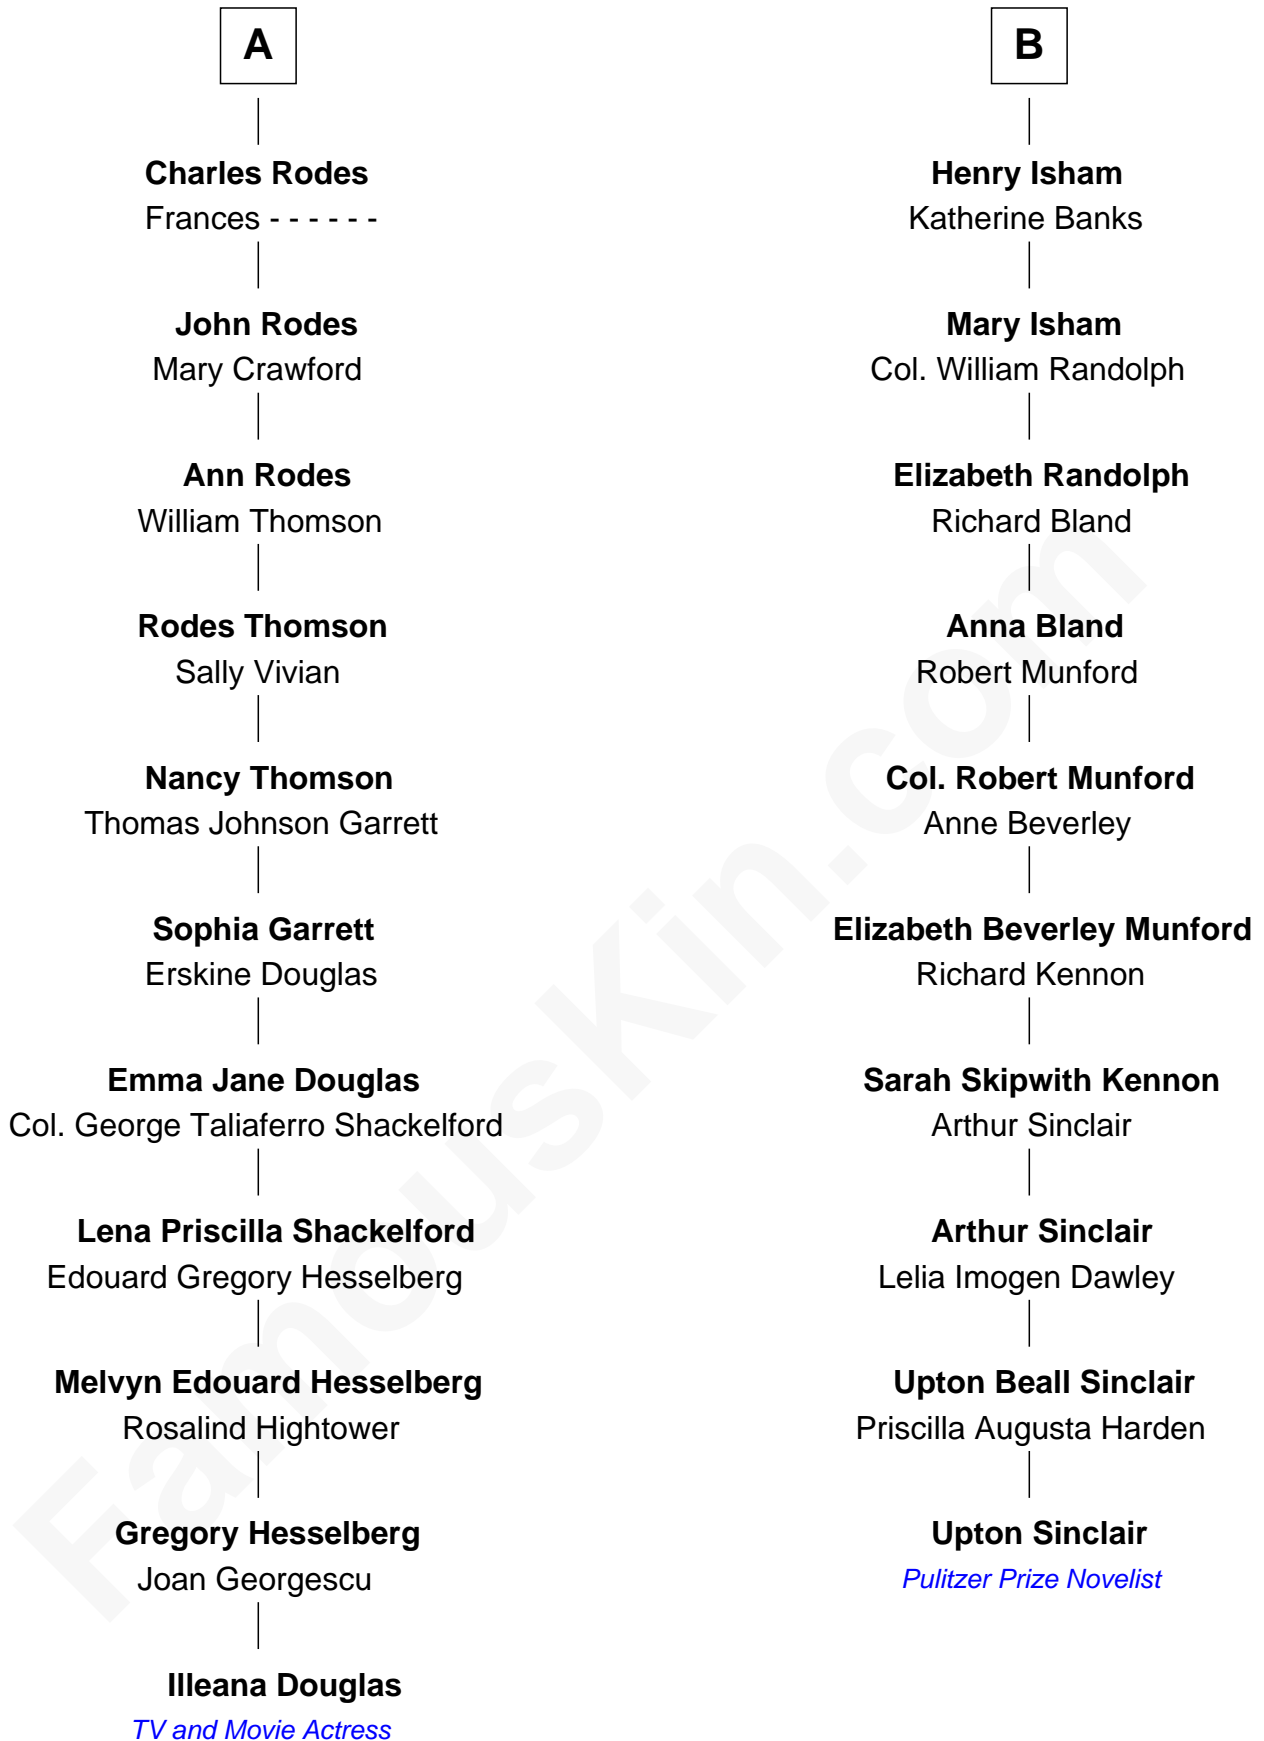

# FamousKin.com Relationship Chart of

**Ileana Douglas**

*TV and Movie Actress*

16th cousin 1 time removed of

**Upton Sinclair**

*Pulitzer Prize Winning Novelist*

**Sir Roger Wentworth**

Margery Despencer

Sir John Borlase

**Anne Borlase**

Sir Euseby Isham

**William Isham**

Mary Brett

**B**

Illeana Douglas photo by [Lan Bui](#) (CC BY-SA 2.0)